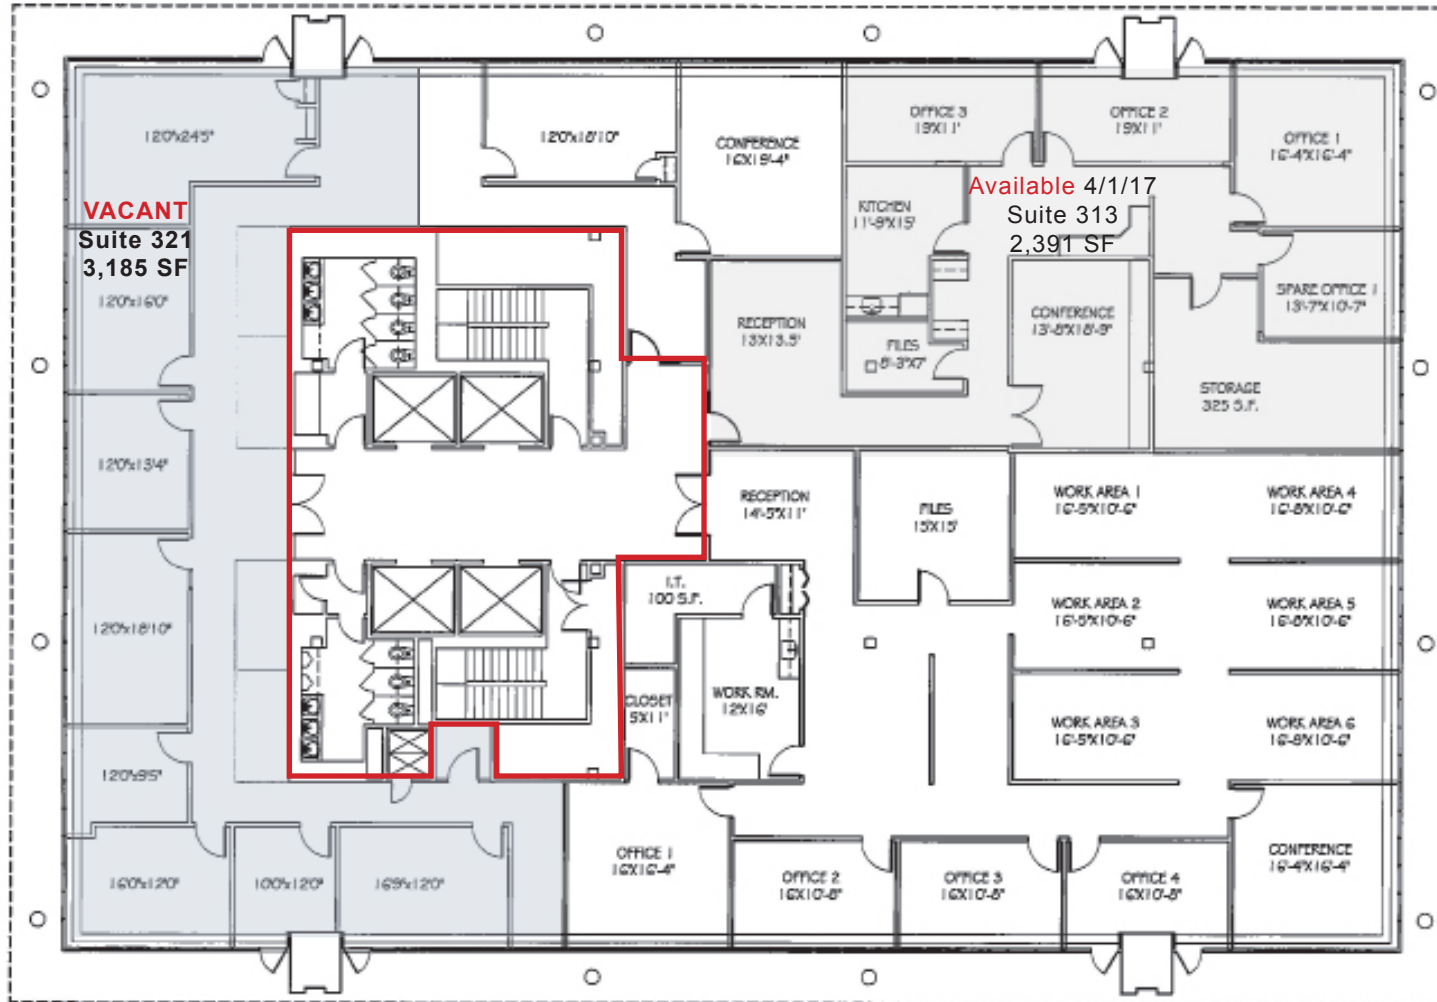

FOR LEASE

Baltimore City, MD

STORAGE

SUN LIFE BUILDING | 20 S. CHARLES STREET | BALTIMORE, MARYLAND, 21201

FOR LEASE

Baltimore City, MD

3RD FLOOR PLAN

SUN LIFE BUILDING | 20 S. CHARLES STREET | BALTIMORE, MARYLAND, 21201

FOR LEASE

Baltimore City, MD

4TH FLOOR PLAN

SUN LIFE BUILDING | 20 S. CHARLES STREET | BALTIMORE, MARYLAND, 21201

FOR LEASE

Baltimore City, MD

9TH FLOOR PLAN

SUN LIFE BUILDING | 20 S. CHARLES STREET | BALTIMORE, MARYLAND, 21201

FOR LEASE

Baltimore City, MD

10TH FLOOR PLAN

SUN LIFE BUILDING | 20 S. CHARLES STREET | BALTIMORE, MARYLAND, 21201

FOR LEASE

Baltimore City, MD

11TH FLOOR PLAN

SUN LIFE BUILDING | 20 S. CHARLES STREET | BALTIMORE, MARYLAND, 21201

VACANT
Suite 1100
866 SF

FOR LEASE

Baltimore City, MD

12TH FLOOR PLAN

SUN LIFE BUILDING | 20 S. CHARLES STREET | BALTIMORE, MARYLAND, 21201