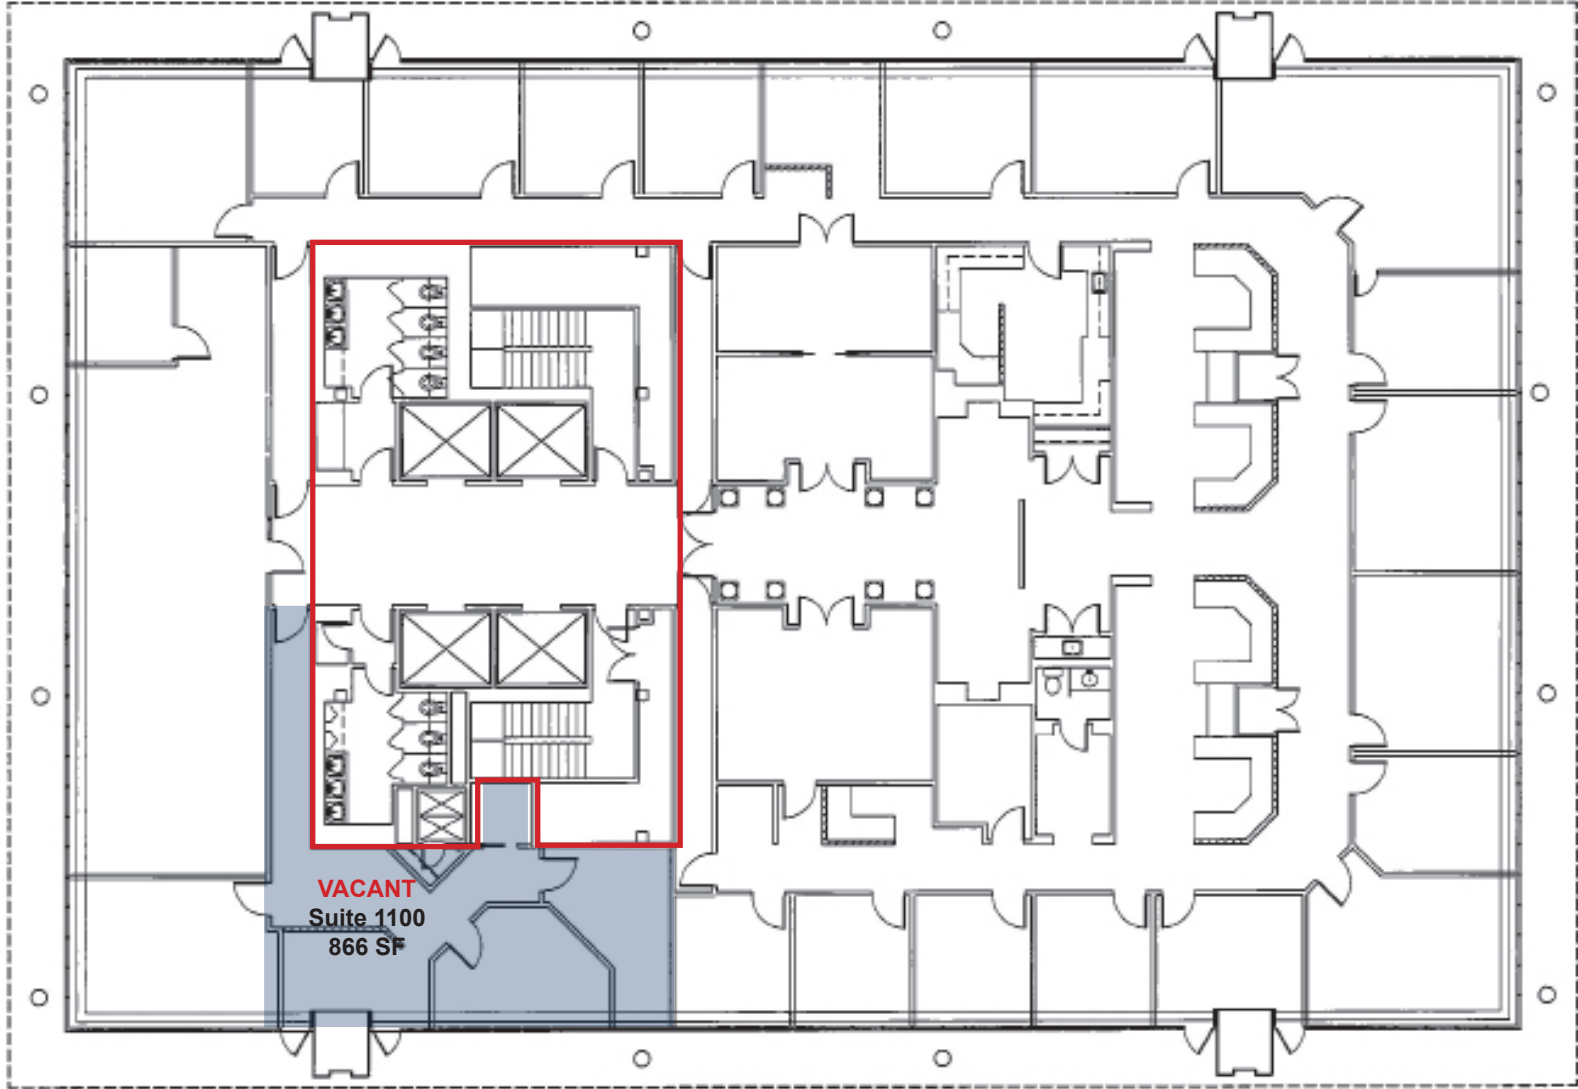

FOR LEASE

Baltimore City, MD

4TH FLOOR PLAN

SUN LIFE BUILDING | 20 S. CHARLES STREET | BALTIMORE, MARYLAND, 21201

FOR LEASE

Baltimore City, MD

9TH FLOOR PLAN

SUN LIFE BUILDING | 20 S. CHARLES STREET | BALTIMORE, MARYLAND, 21201

FOR LEASE

Baltimore City, MD

10TH FLOOR PLAN

SUN LIFE BUILDING | 20 S. CHARLES STREET | BALTIMORE, MARYLAND, 21201

FOR LEASE

Baltimore City, MD

11TH FLOOR PLAN

SUN LIFE BUILDING | 20 S. CHARLES STREET | BALTIMORE, MARYLAND, 21201

VACANT
Suite 1100
866 SF

FOR LEASE

Baltimore City, MD

12TH FLOOR PLAN

SUN LIFE BUILDING | 20 S. CHARLES STREET | BALTIMORE, MARYLAND, 21201