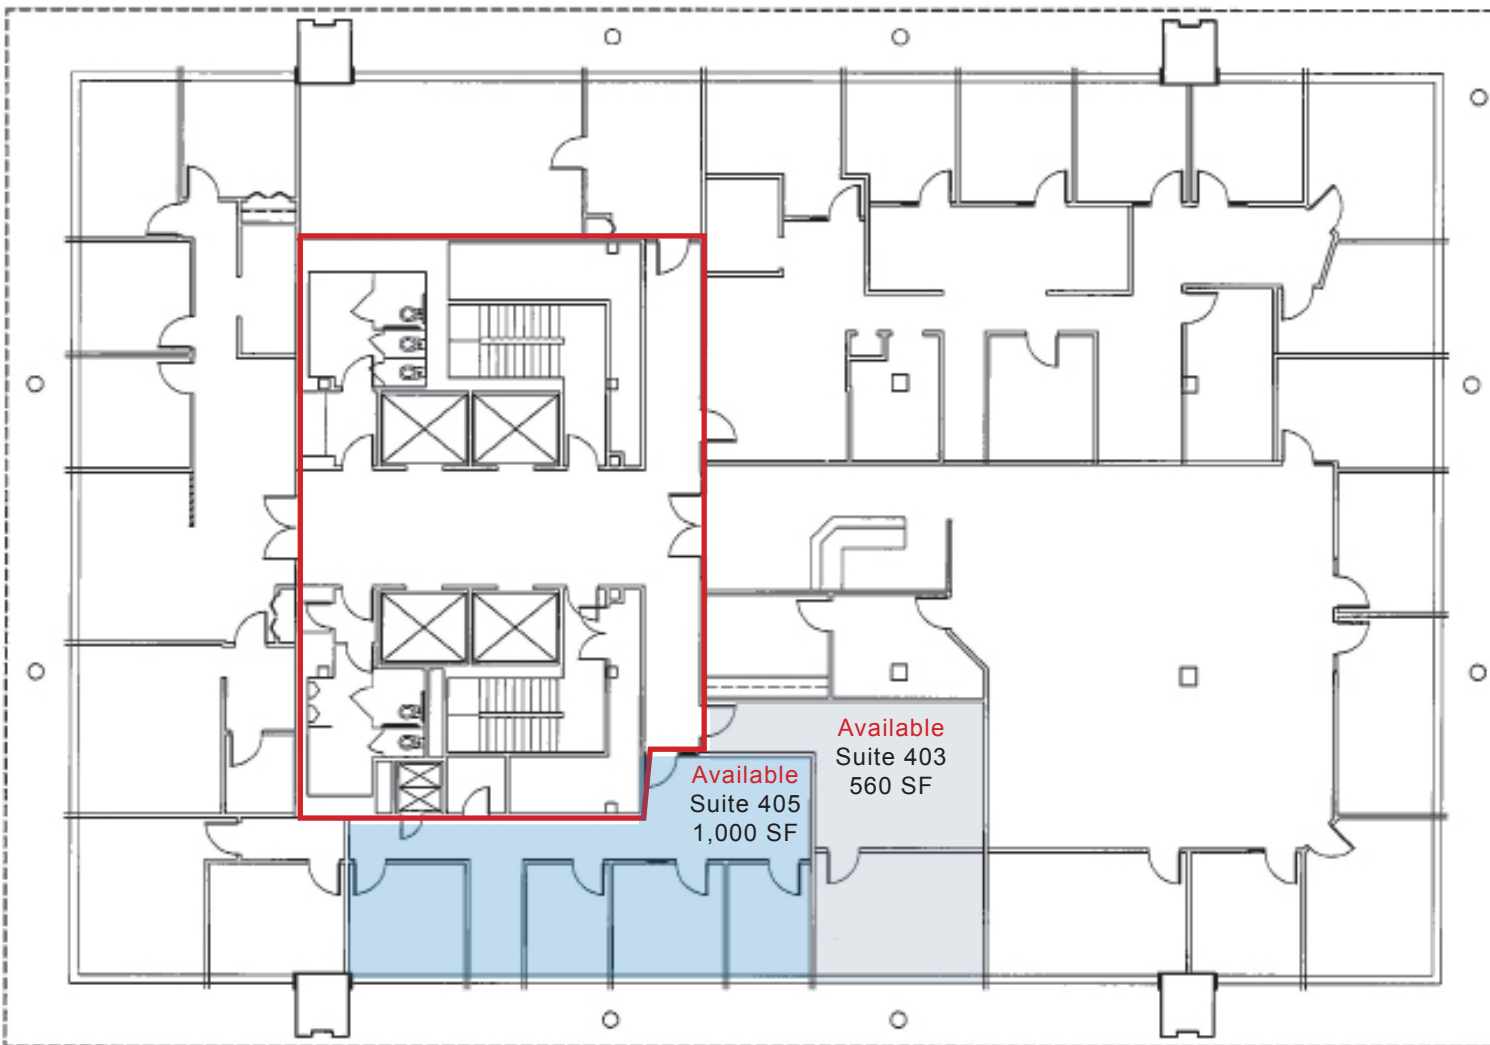

FOR LEASE

Baltimore City, MD

STORAGE

SUN LIFE BUILDING | 20 S. CHARLES STREET | BALTIMORE, MARYLAND, 21201

FOR LEASE

Baltimore City, MD

3RD FLOOR PLAN

SUN LIFE BUILDING | 20 S. CHARLES STREET | BALTIMORE, MARYLAND, 21201

FOR LEASE

Baltimore City, MD

4TH FLOOR PLAN

SUN LIFE BUILDING | 20 S. CHARLES STREET | BALTIMORE, MARYLAND, 21201

FOR LEASE

Baltimore City, MD

9TH FLOOR PLAN

SUN LIFE BUILDING | 20 S. CHARLES STREET | BALTIMORE, MARYLAND, 21201

FOR LEASE

Baltimore City, MD

10TH FLOOR PLAN

SUN LIFE BUILDING | 20 S. CHARLES STREET | BALTIMORE, MARYLAND, 21201

FOR LEASE

Baltimore City, MD

11TH FLOOR PLAN

SUN LIFE BUILDING | 20 S. CHARLES STREET | BALTIMORE, MARYLAND, 21201

VACANT
Suite 1100
866 SF

FOR LEASE

Baltimore City, MD

12TH FLOOR PLAN

SUN LIFE BUILDING | 20 S. CHARLES STREET | BALTIMORE, MARYLAND, 21201