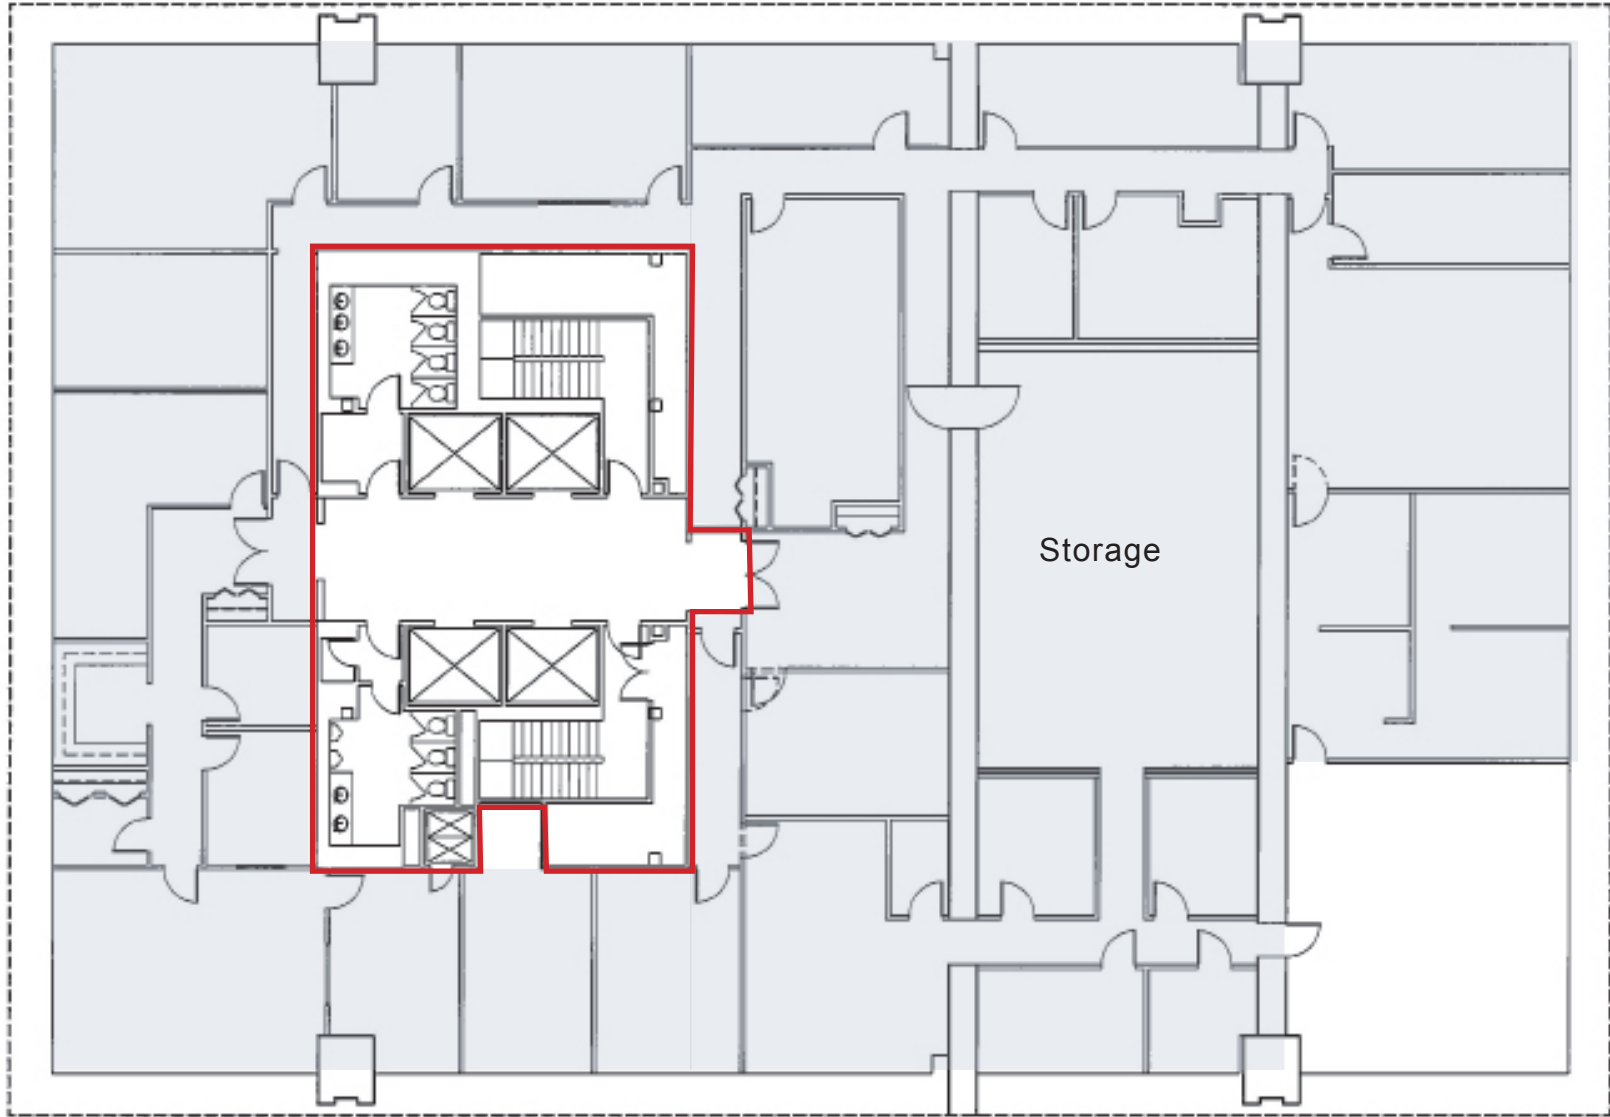

FOR LEASE

Baltimore City, MD

STORAGE

SUN LIFE BUILDING | 20 S. CHARLES STREET | BALTIMORE, MARYLAND, 21201

FOR LEASE

Baltimore City, MD

3RD FLOOR PLAN

SUN LIFE BUILDING | 20 S. CHARLES STREET | BALTIMORE, MARYLAND, 21201

FOR LEASE

Baltimore City, MD

4TH FLOOR PLAN

SUN LIFE BUILDING | 20 S. CHARLES STREET | BALTIMORE, MARYLAND, 21201

FOR LEASE

Baltimore City, MD

9TH FLOOR PLAN

SUN LIFE BUILDING | 20 S. CHARLES STREET | BALTIMORE, MARYLAND, 21201

FOR LEASE

Baltimore City, MD

10TH FLOOR PLAN

SUN LIFE BUILDING | 20 S. CHARLES STREET | BALTIMORE, MARYLAND, 21201

FOR LEASE

Baltimore City, MD

11TH FLOOR PLAN

SUN LIFE BUILDING | 20 S. CHARLES STREET | BALTIMORE, MARYLAND, 21201

VACANT
Suite 1100
866 SF

FOR LEASE

Baltimore City, MD

12TH FLOOR PLAN

SUN LIFE BUILDING | 20 S. CHARLES STREET | BALTIMORE, MARYLAND, 21201