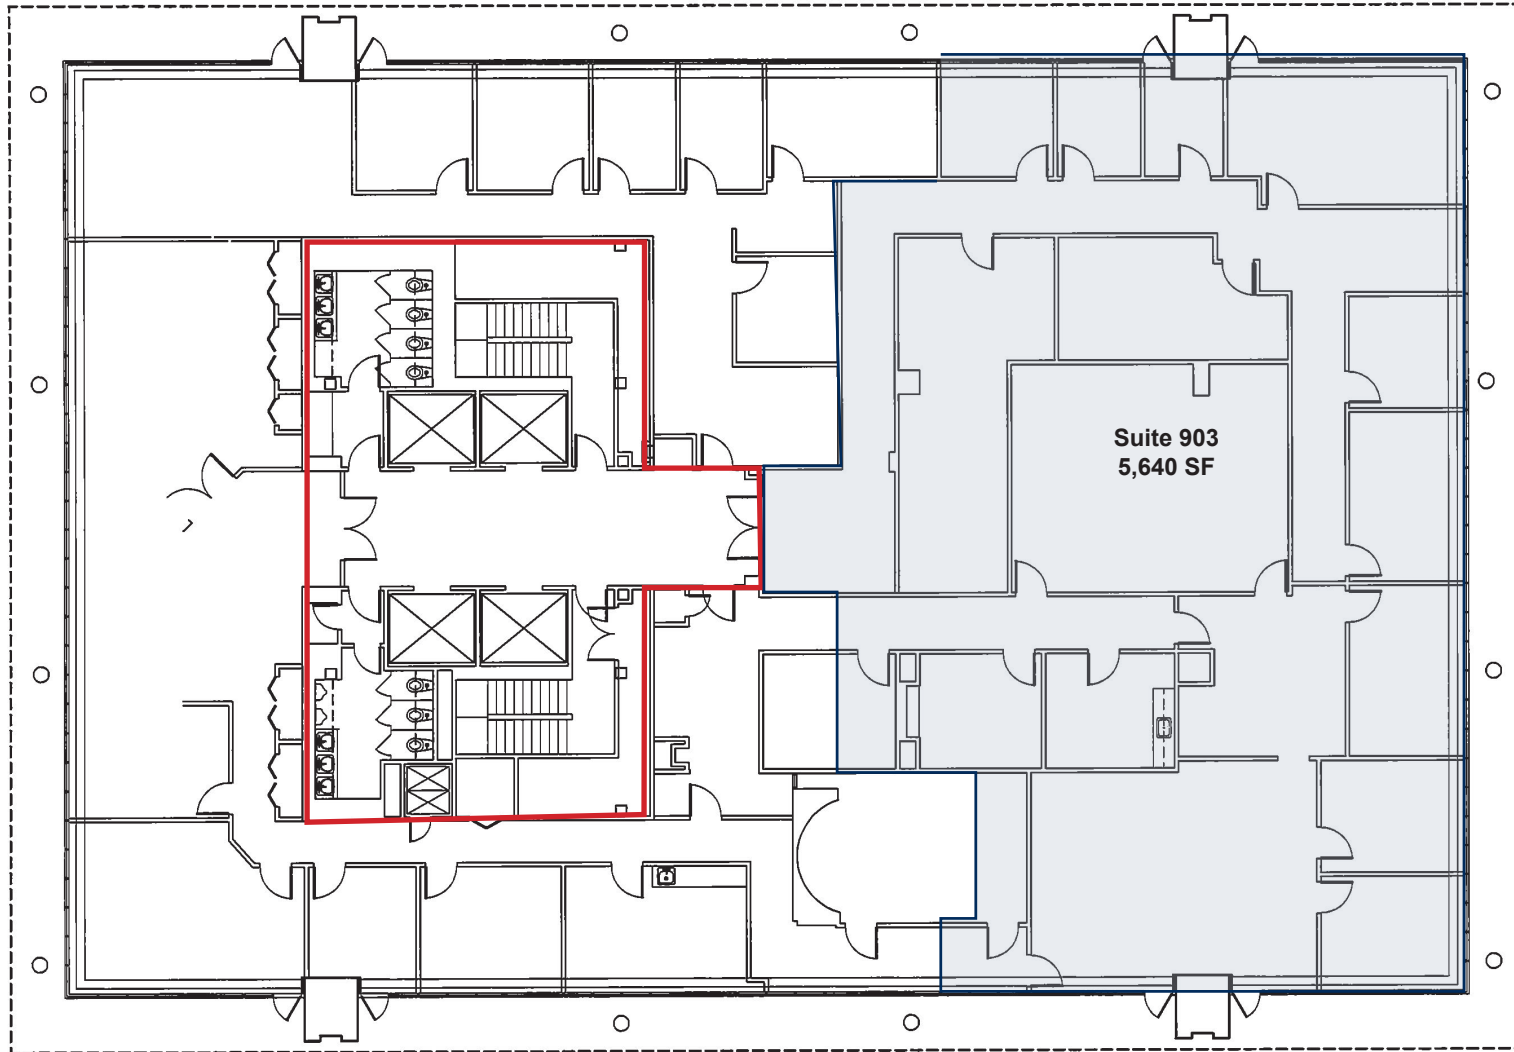

FOR LEASE

Baltimore City, MD

4TH FLOOR PLAN

SUN LIFE BUILDING | 20 S. CHARLES STREET | BALTIMORE, MARYLAND, 21201

FOR LEASE

Baltimore City, MD

9TH FLOOR PLAN

SUN LIFE BUILDING | 20 S. CHARLES STREET | BALTIMORE, MARYLAND, 21201

FOR LEASE

Baltimore City, MD

10TH FLOOR PLAN

SUN LIFE BUILDING | 20 S. CHARLES STREET | BALTIMORE, MARYLAND, 21201

FOR LEASE

Baltimore City, MD

11TH FLOOR PLAN

SUN LIFE BUILDING | 20 S. CHARLES STREET | BALTIMORE, MARYLAND, 21201

VACANT
Suite 1100
866 SF

FOR LEASE

Baltimore City, MD

12TH FLOOR PLAN

SUN LIFE BUILDING | 20 S. CHARLES STREET | BALTIMORE, MARYLAND, 21201