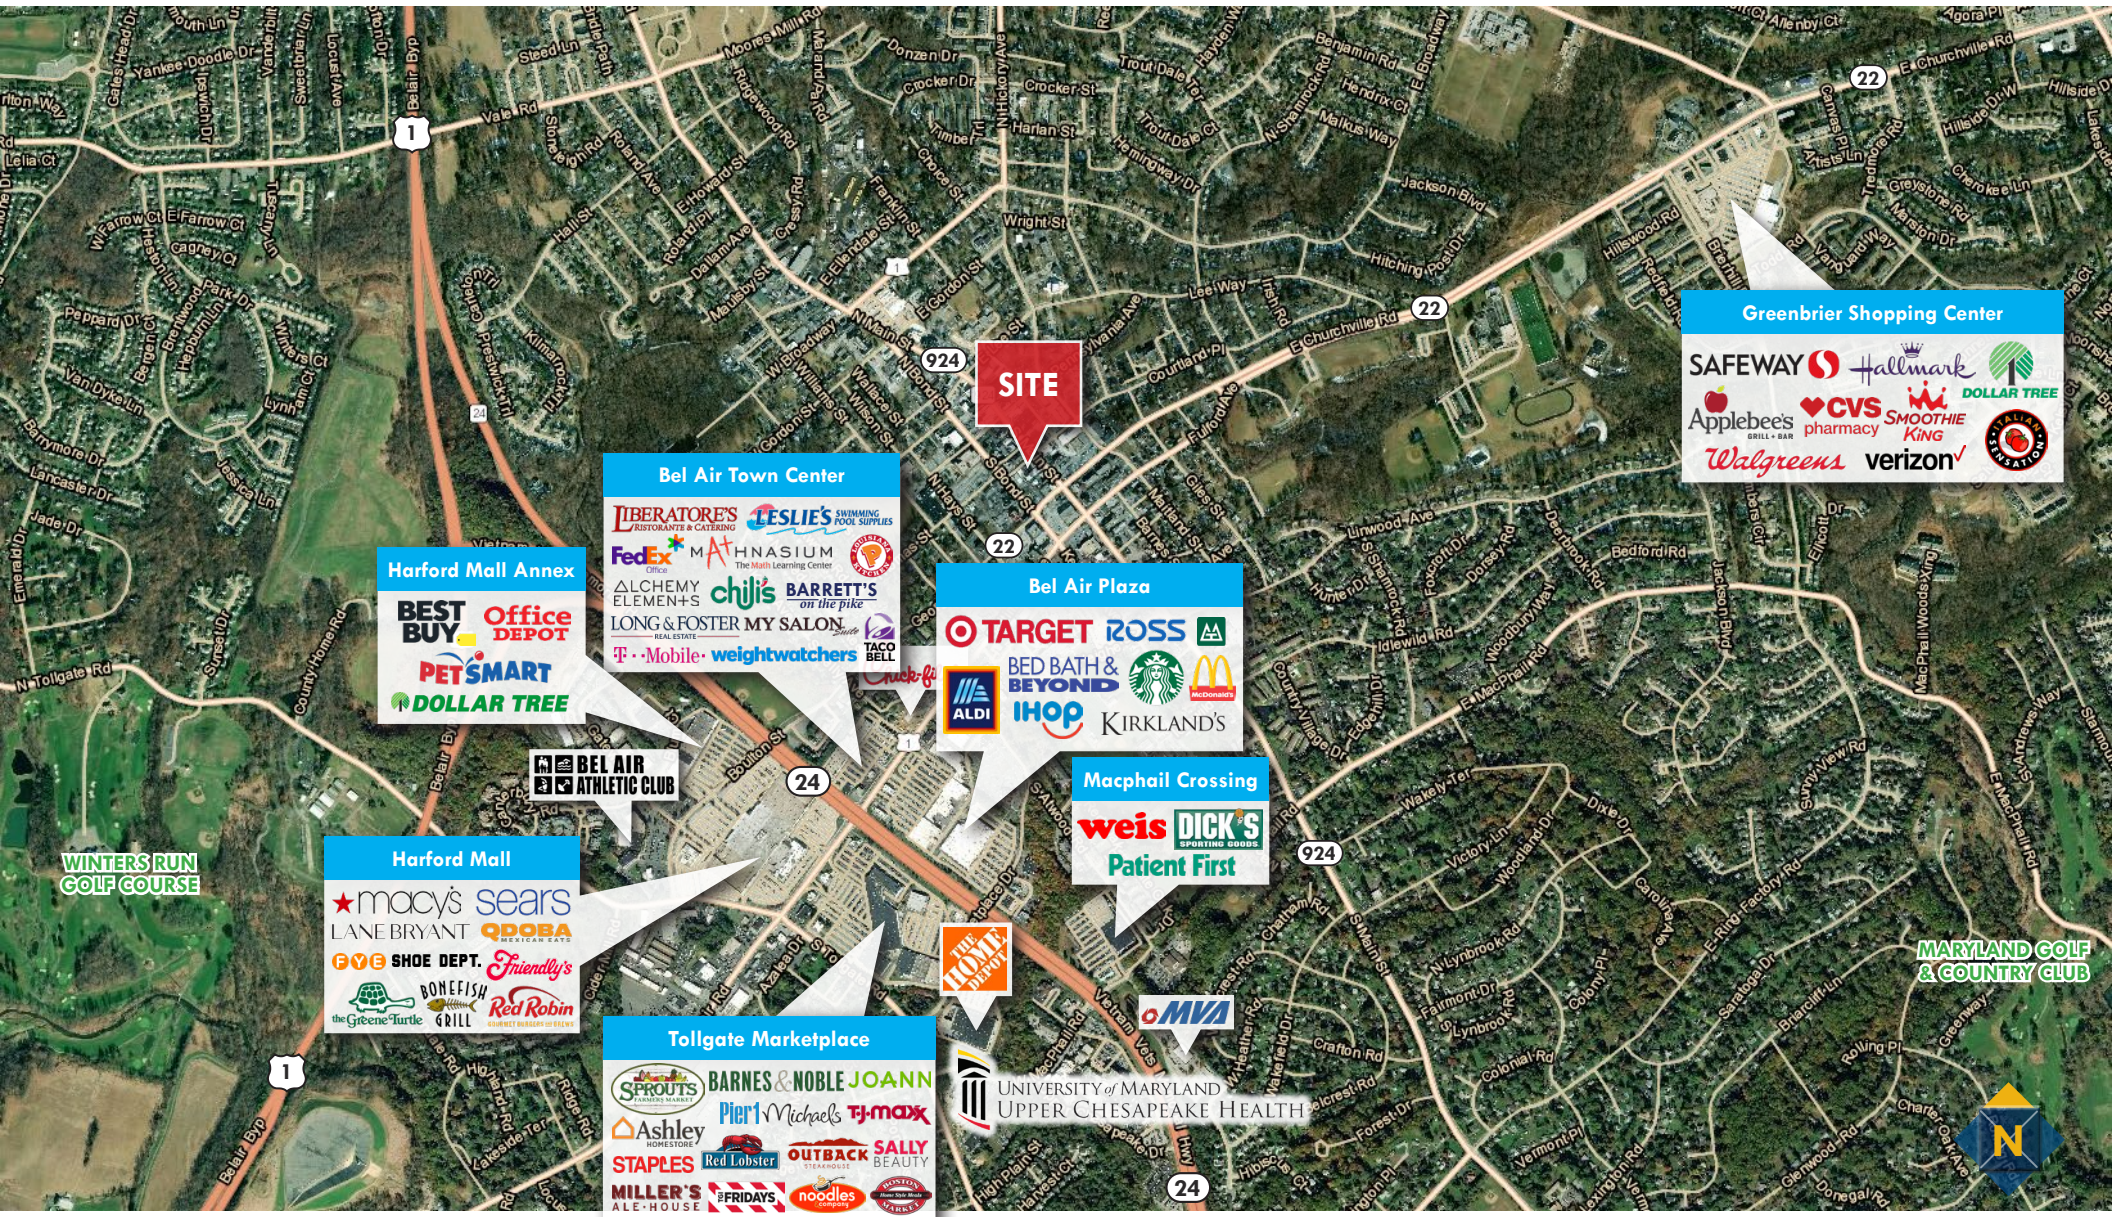

HIGHLIGHTS

- ▶ Located in the center of Bel Air directly across from Harford County Circuit Court House
- ▶ Within walking distance to downtown Main Street Amenities
- ▶ Parking garage one block from building

Greenbrier Shopping Center

SAFeway | Hallmark | DOLLAR TREE
 Applebee's | CVS pharmacy | SMOOTHIE KING
 Walgreens | verizon | CREDIT UNION

Bel Air Town Center

LIBERATORE'S RESTAURANTE & CATERING | LESLIE'S SWIMMING POOL SUPPLIES
 FedEx | ATHNASIUM The Math Learning Center
 ALCHEMY ELEMENTS | chiji's on the pike | BARRETT'S
 LONG & FOSTER REAL ESTATE | MY SALON | TACO BELL

Harford Mall Annex

BEST BUY | Office DEPOT
 PETSMART | DOLLAR TREE

Bel Air Plaza

TARGET | ROSS | ALDI | IHOP | KIRKLAND'S
 BED BATH & BEYOND | Starbucks | McDonald's

Macphail Crossing

weis | DICK'S SPORTING GOODS | Patient First

Harford Mall

macy's | sears | LANE BRYANT | QDOBA
 GYE SHOE DEPT. | Friendly's | BONEFISH GRILL | Red Robin

Tollgate Marketplace

SPROUTS | BARNES & NOBLE | JOANN | Ashley HOMESTORE | Pier1 | Michaels | TJ-maxx
 STAPLES | Red Lobster | OUTBACK | SALLY BEAUTY
 MILLER'S ALE-HOUSE | FRIDAYS | noodles