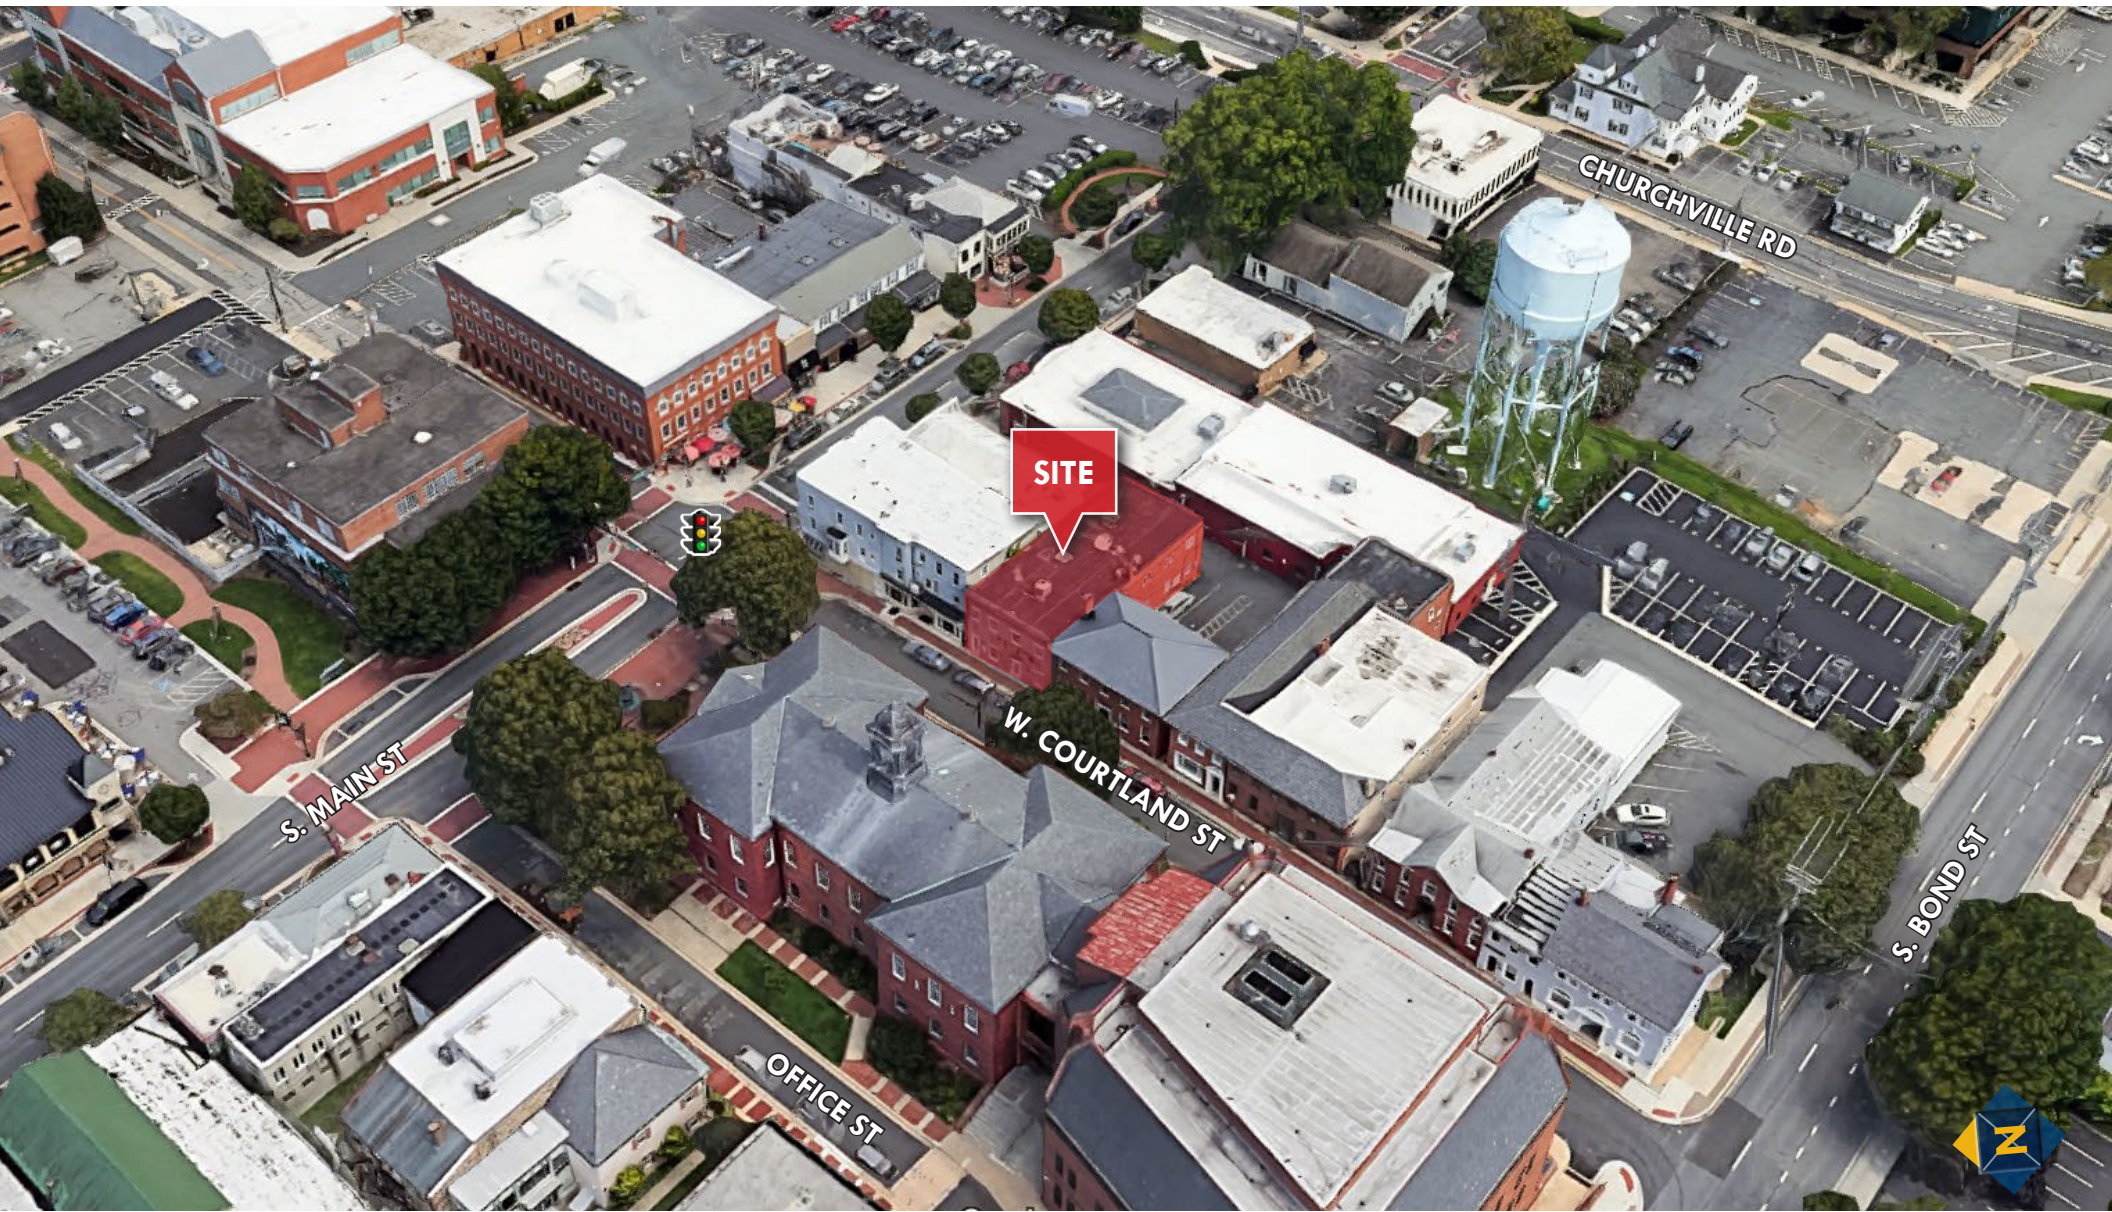

FOR LEASE

Harford County, Maryland

BIRDSEYE

9 W. COURTLAND STREET | BEL AIR, MARYLAND 21014