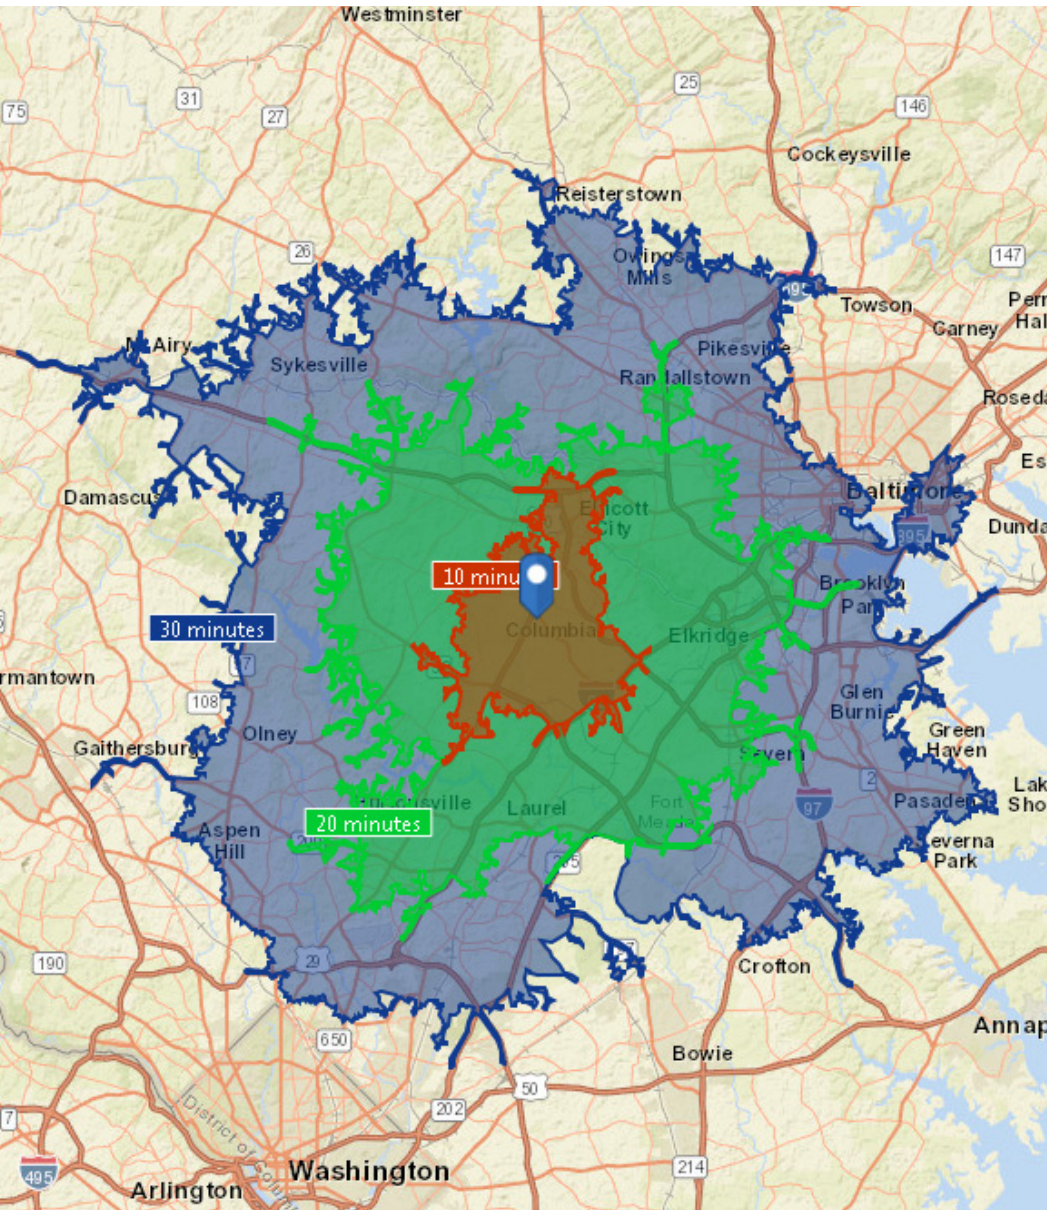

FOR LEASE

 Howard County, Maryland

5501 TWIN KNOLLS ROAD

COLUMBIA, MARYLAND 21045

AVAILABLE

1,200 sf

ZONING

B2

RENTAL RATE

\$18.95/sf, MG

HIGHLIGHTS

- ▶ Within a mile from Downtown Columbia
- ▶ Plentiful parking
- ▶ Hotel adjacent to property
- ▶ Dozens of restaurants within 5 minute drive

FOR LEASE

Howard County, Maryland

LOCATION

5501 TWIN KNOLLS ROAD | COLUMBIA, MARYLAND 21045

FOR LEASE

Howard County, Maryland

FLOOR PLAN

5501 TWIN KNOLLS ROAD | COLUMBIA, MARYLAND 21045