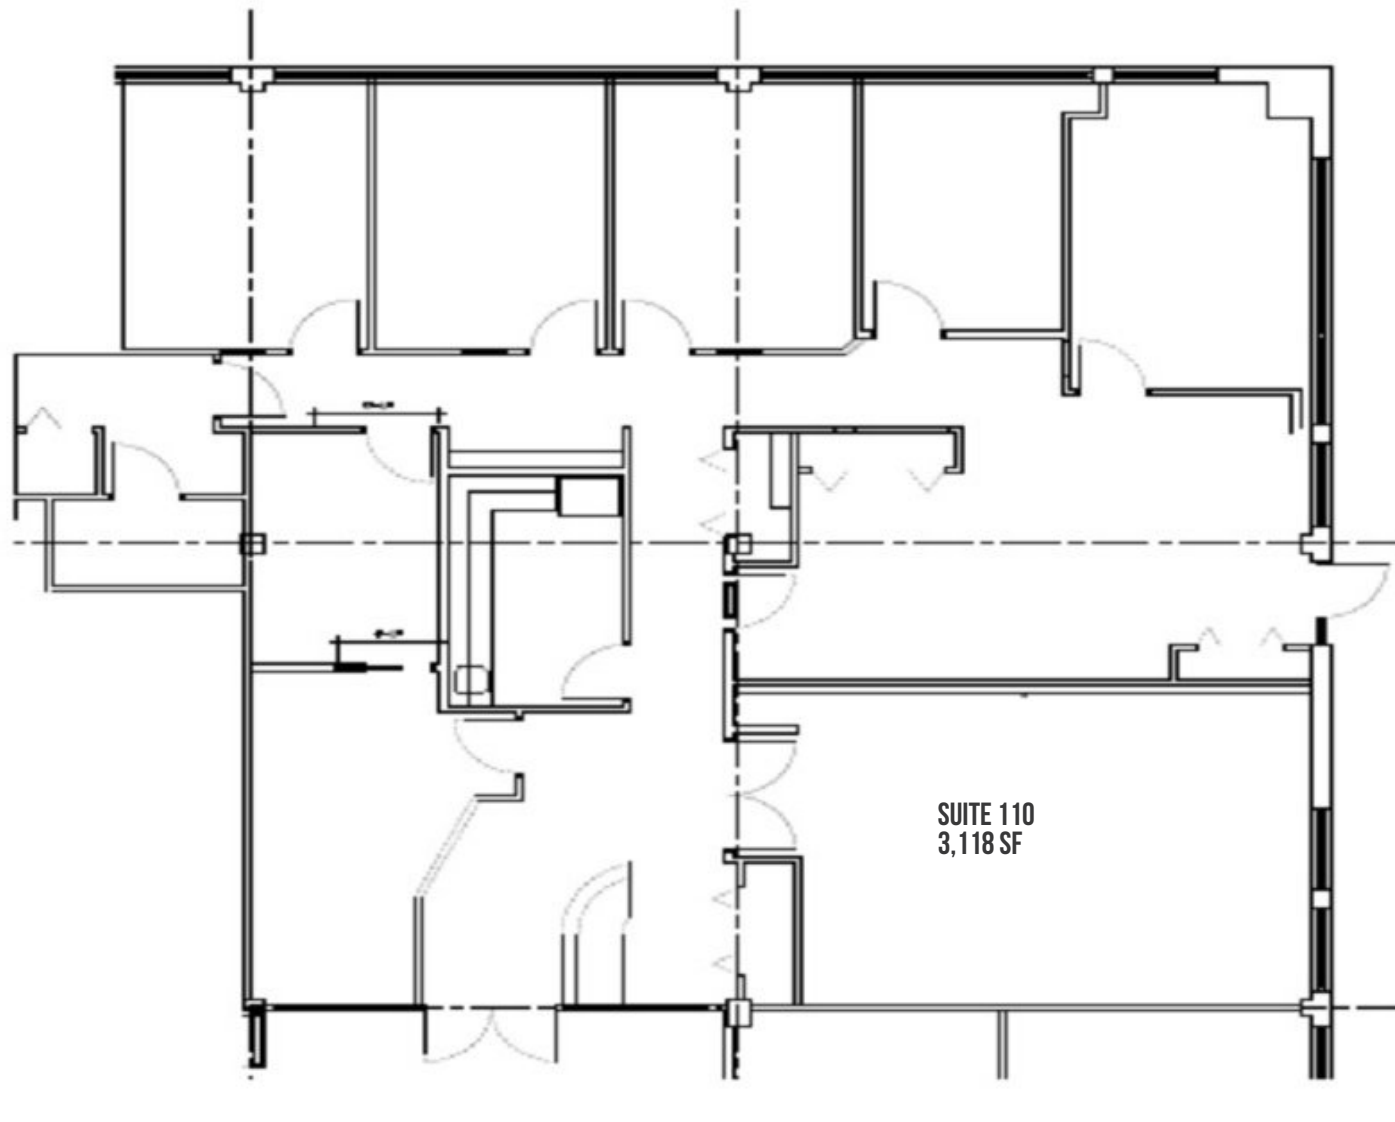

FOR LEASE

Howard County, Maryland

LOCATION AND DRIVE TIMES

5560 STERRETT PLACE | COLUMBIA, MARYLAND 21044

FOR LEASE

Howard County, Maryland

SUITE 110

5560 STERRETT PLACE | COLUMBIA, MARYLAND 21044

FOR LEASE

Howard County, Maryland

SUITES 303

5560 STERRETT PLACE | COLUMBIA, MARYLAND 21044