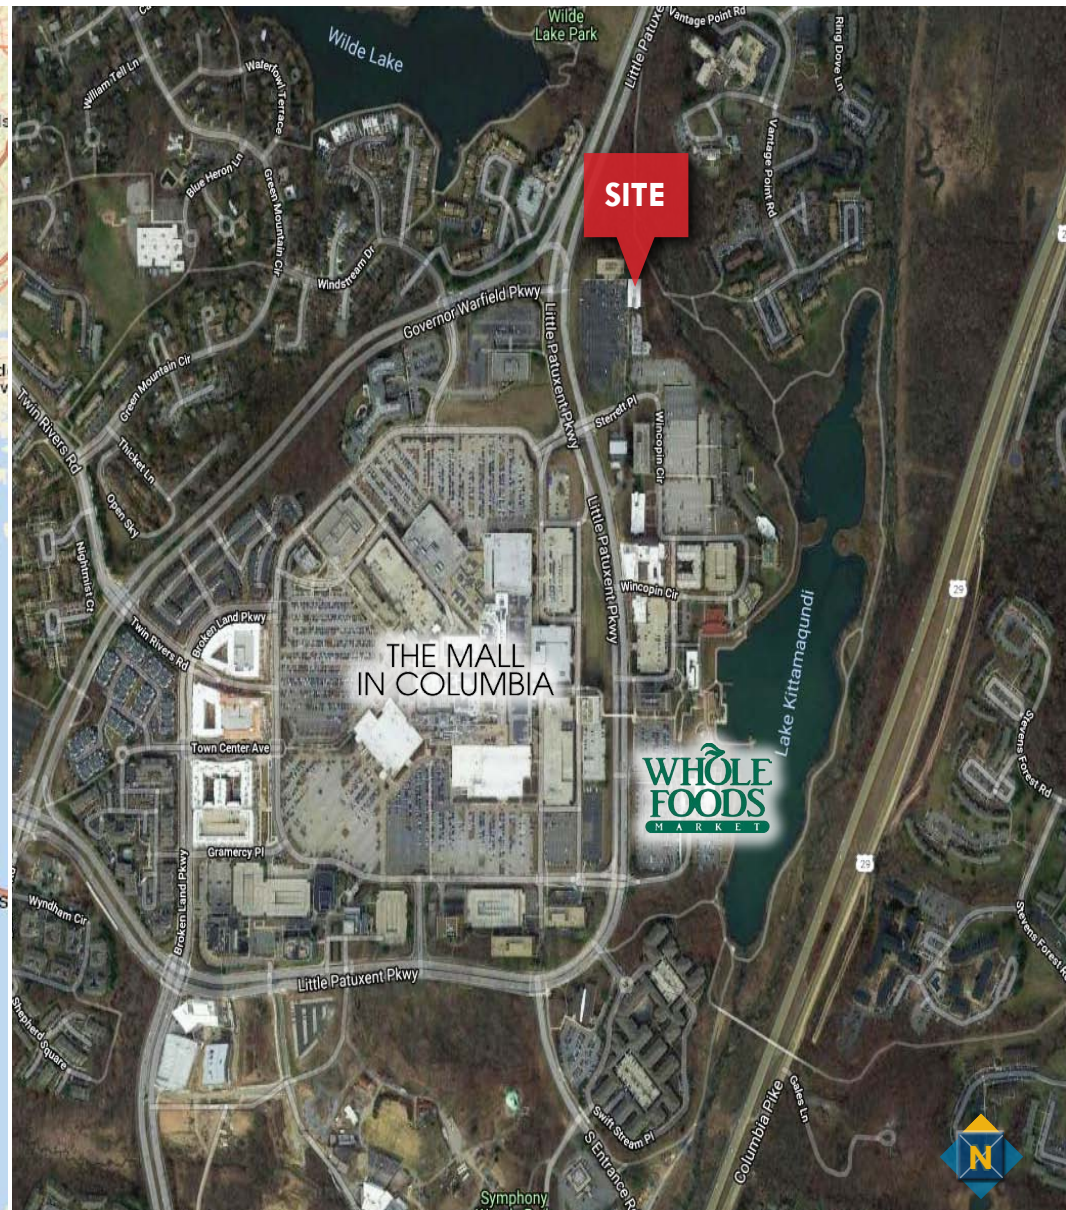

FOR LEASE

Howard County, Maryland

5560 STERRETT PLACE

COLUMBIA, MARYLAND 21044

AVAILABLE

Suite 110: 3,118 sf

Suite 303: 859 sf

ZONING

NT

PARKING RATIO

4:1,000 sf

RENTAL RATE

\$22.75/sf, full service

HIGHLIGHTS

- ▶ Highly recognizable location in Town Center
- ▶ Easy access to Columbia Mall all area amenities
- ▶ 3-story atrium
- ▶ Local ownership, professional management

FOR LEASE

Howard County, Maryland

LOCATION AND DRIVE TIMES

5560 STERRETT PLACE | COLUMBIA, MARYLAND 21044

FOR LEASE

Howard County, Maryland

SUITE 110

5560 STERRETT PLACE | COLUMBIA, MARYLAND 21044