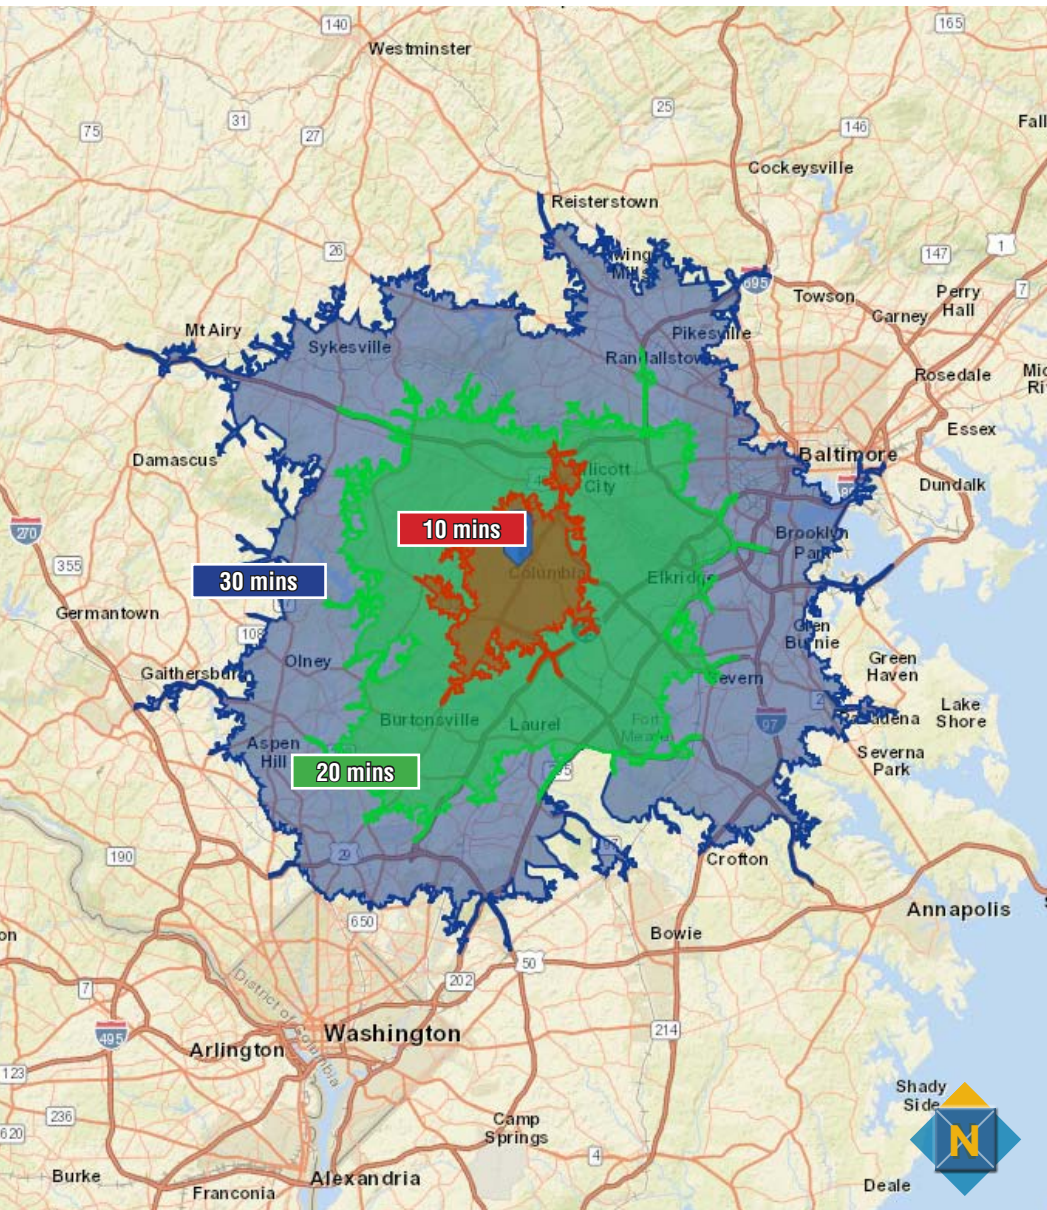

FOR LEASE

Howard County, Maryland

5560 STERRETT PLACE

COLUMBIA, MARYLAND 21044

AVAILABLE

Suite 110: 3,118 sf

Suite 303: 859 sf

ZONING

NT

PARKING RATIO

4:1,000 sf

RENTAL RATE

\$22.75/sf, full service

HIGHLIGHTS

- ▶ Highly recognizable location in Town Center
- ▶ Easy access to Columbia Mall all area amenities
- ▶ 3-story atrium
- ▶ Local ownership, professional management

FOR LEASE

Howard County, Maryland

LOCATION AND DRIVE TIMES

5560 STERRETT PLACE | COLUMBIA, MARYLAND 21044

FOR LEASE

Howard County, Maryland

SUITE 110

5560 STERRETT PLACE | COLUMBIA, MARYLAND 21044