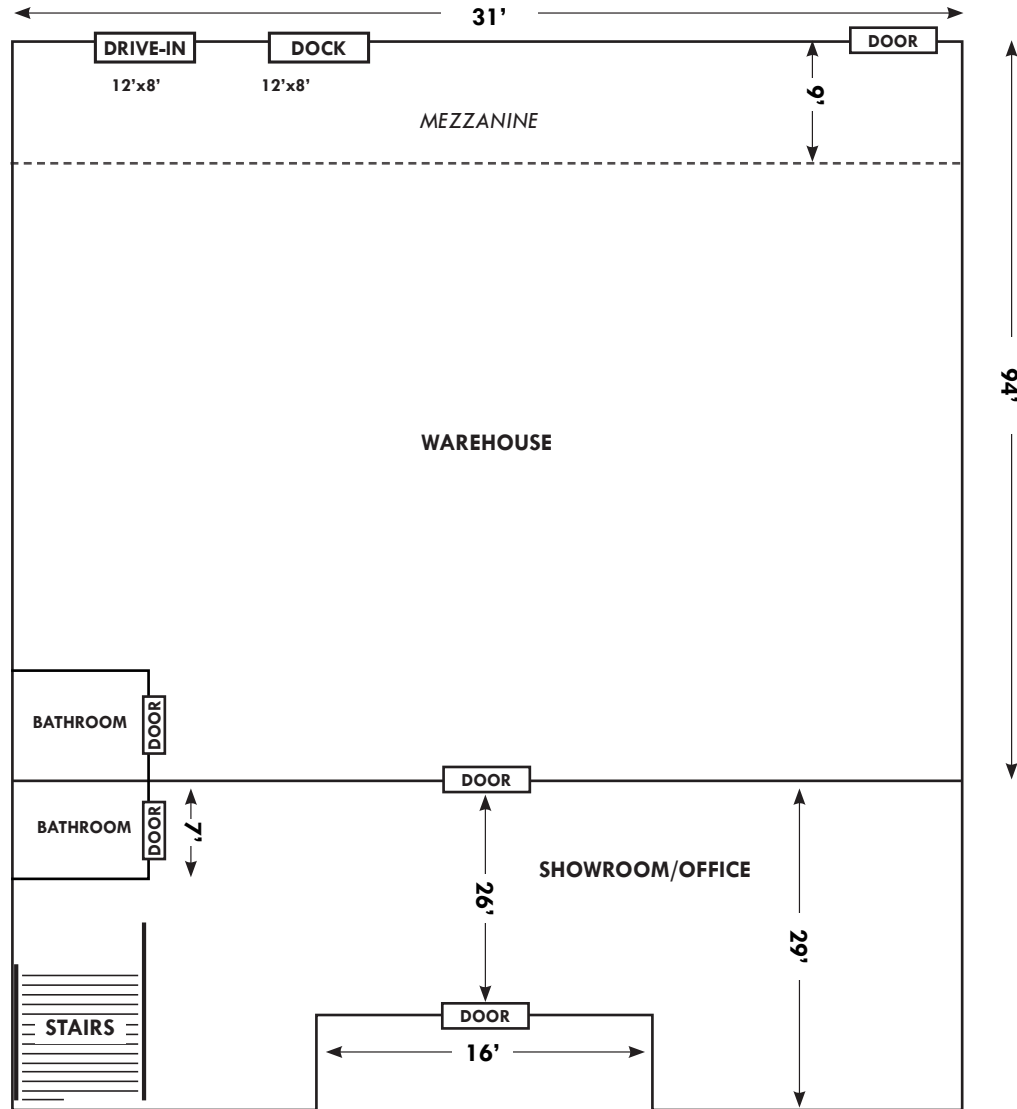

FOR SALE

Howard County, Maryland

BUILDING PLAN

6725 SANTA BARBARA COURT | ELKRIDGE, MARYLAND, 21075

*NOT AS BUILT, ALL DIMENSIONS ARE APPROXIMATE