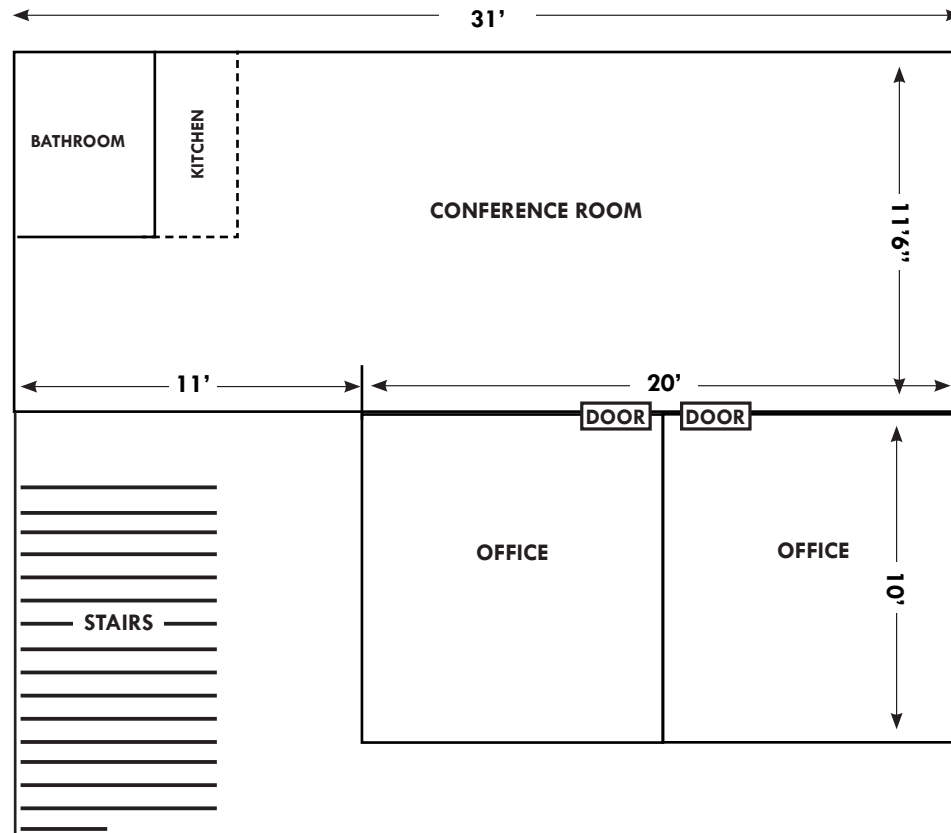

FOR SALE

Howard County, Maryland

OFFICE/MEZZANINE PLAN

6725 SANTA BARBARA COURT | ELKRIDGE, MARYLAND, 21075

*NOT AS BUILT, ALL DIMENSIONS ARE APPROXIMATE