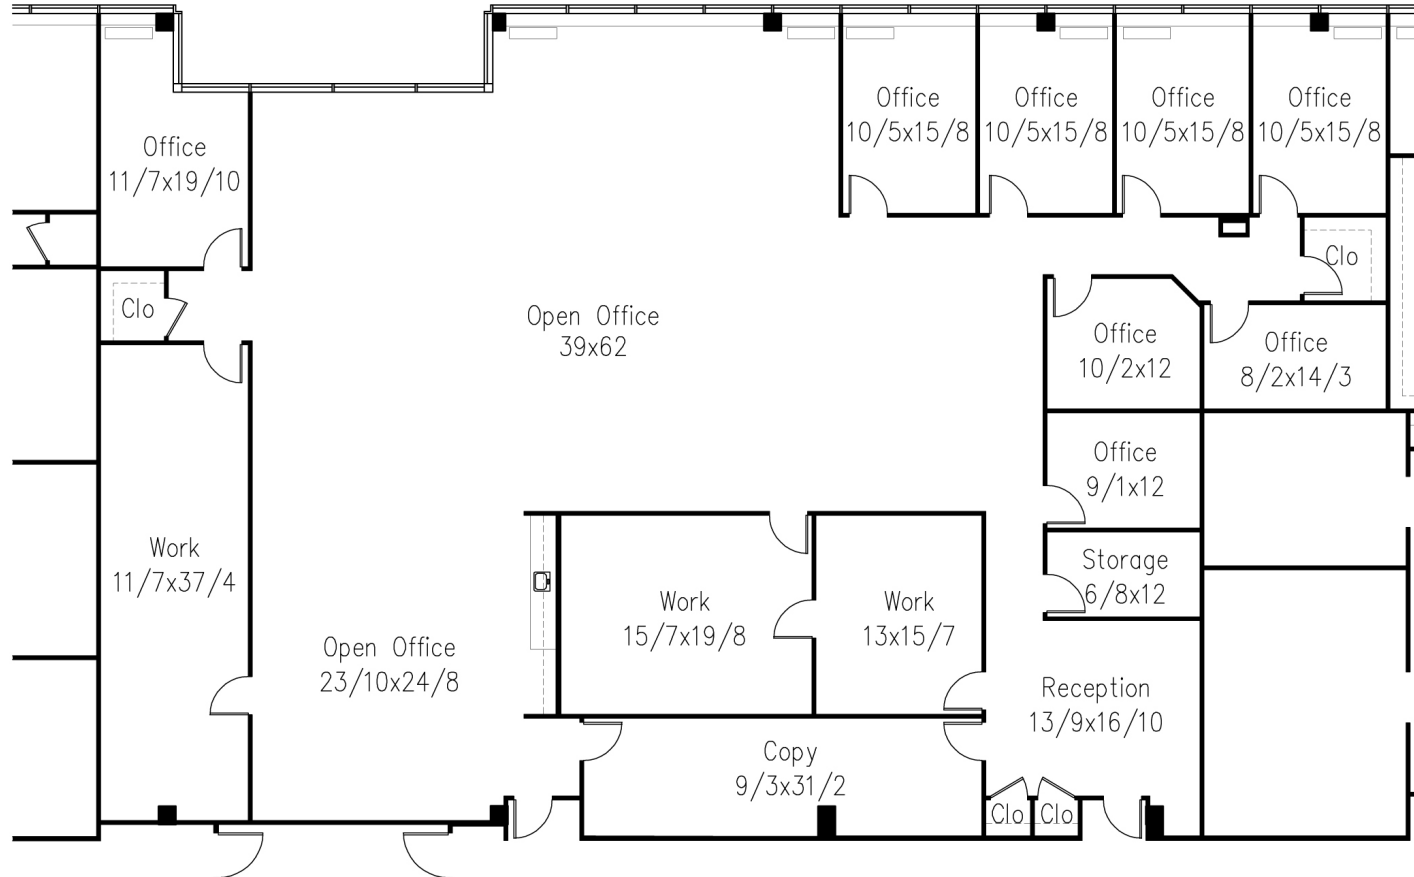

FOR LEASE

Montgomery County, MD

20400: SUITE 206

OBSERVATION TECHNOLOGY CENTRE | 20400 OBSERVATION DRIVE | GERMANTOWN, MARYLAND 20876