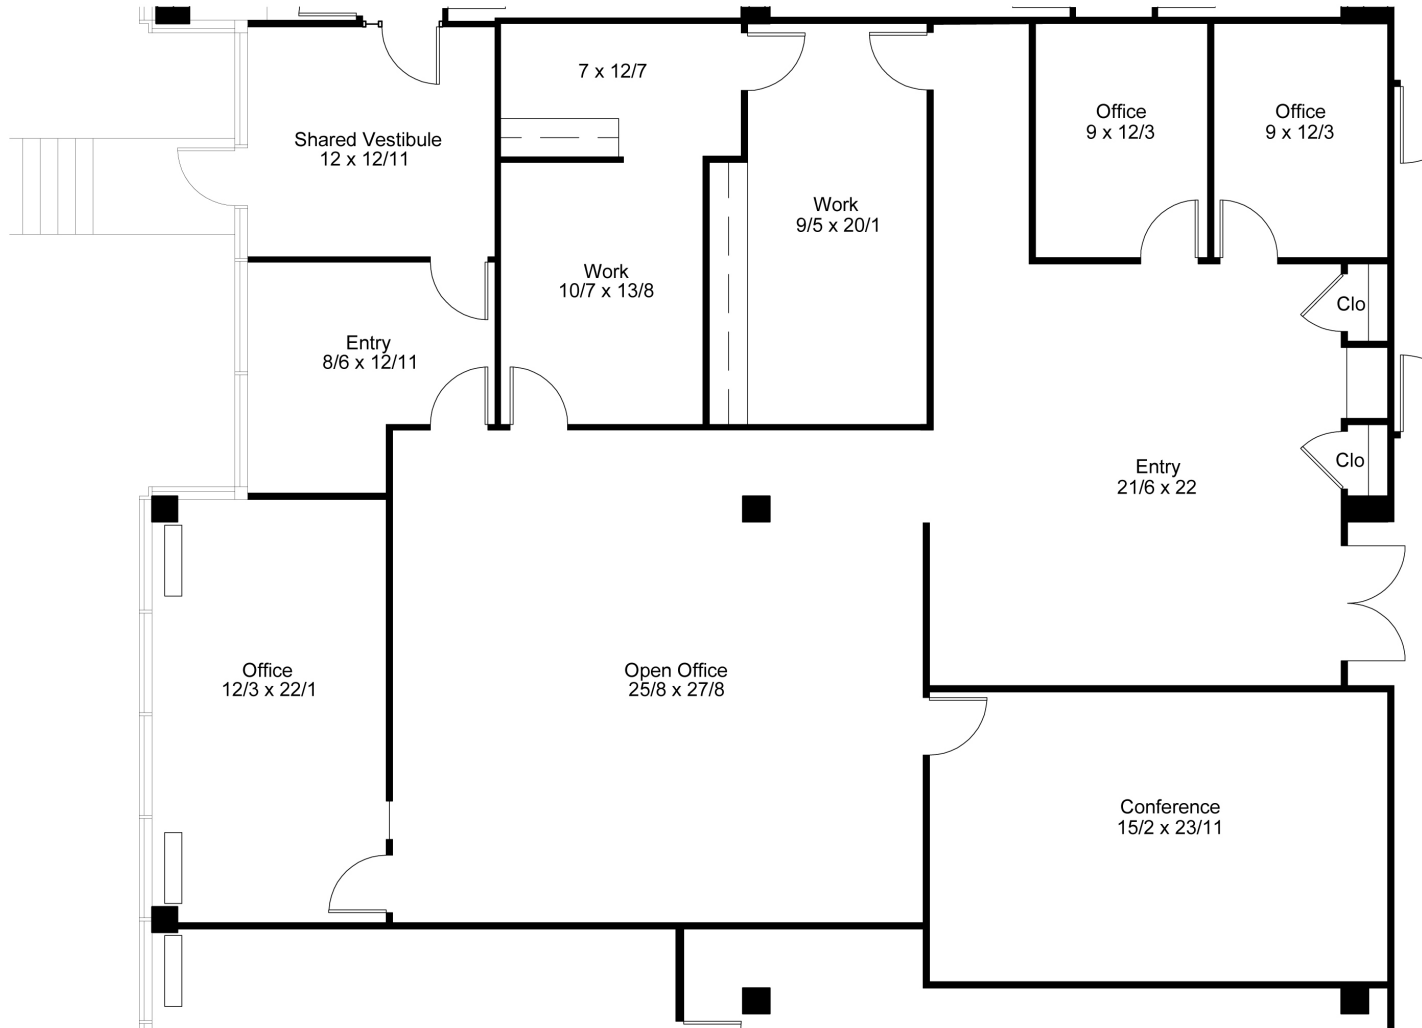

AVAILABLE: 20410

Suite 105: 1,942 sf
Suite 107: 2,389 sf
Suite 201: 2,348 sf
Suite 203: 2,950 sf
Suite 205: 2,706 sf

PROJECT SIZE

138,108 sf

RENTAL RATE

\$26.50 **\$25.50 full service (net of medical janitorial)**

FIRST FLOOR

SECOND FLOOR

FOR LEASE

Montgomery County, MD

20400: SUITE 106

OBSERVATION TECHNOLOGY CENTRE | 20400 OBSERVATION DRIVE | GERMANTOWN, MARYLAND 20876

FOR LEASE

Montgomery County, MD