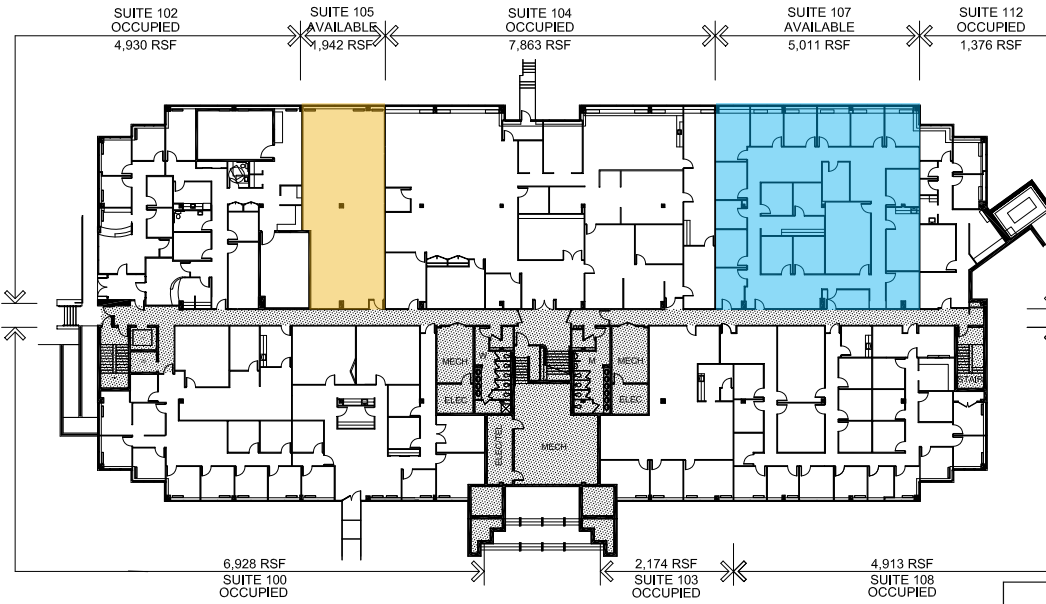

FOR LEASE

Montgomery County, MD

BUILDING 20410

OBSERVATION TECHNOLOGY CENTRE | 20400 OBSERVATION DRIVE | GERMANTOWN, MARYLAND 20876