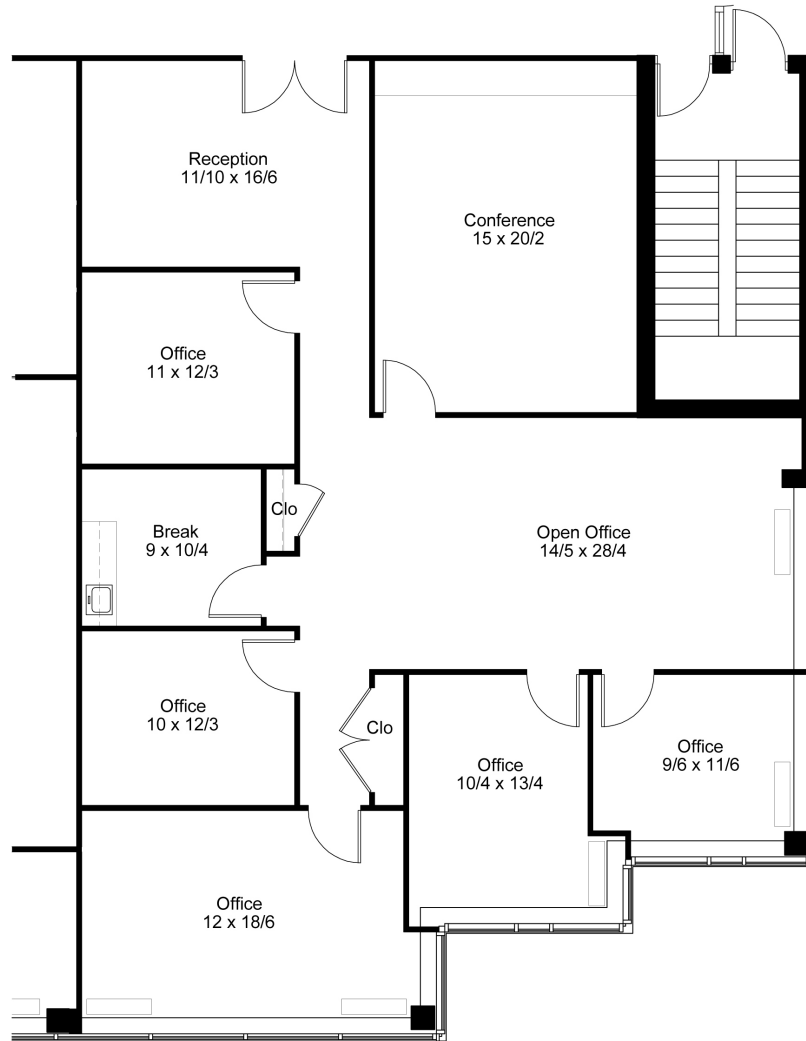

FOR LEASE

Montgomery County, MD

20410: SUITE 201

OBSERVATION TECHNOLOGY CENTRE | 20410 OBSERVATION DRIVE | GERMANTOWN, MARYLAND 20876