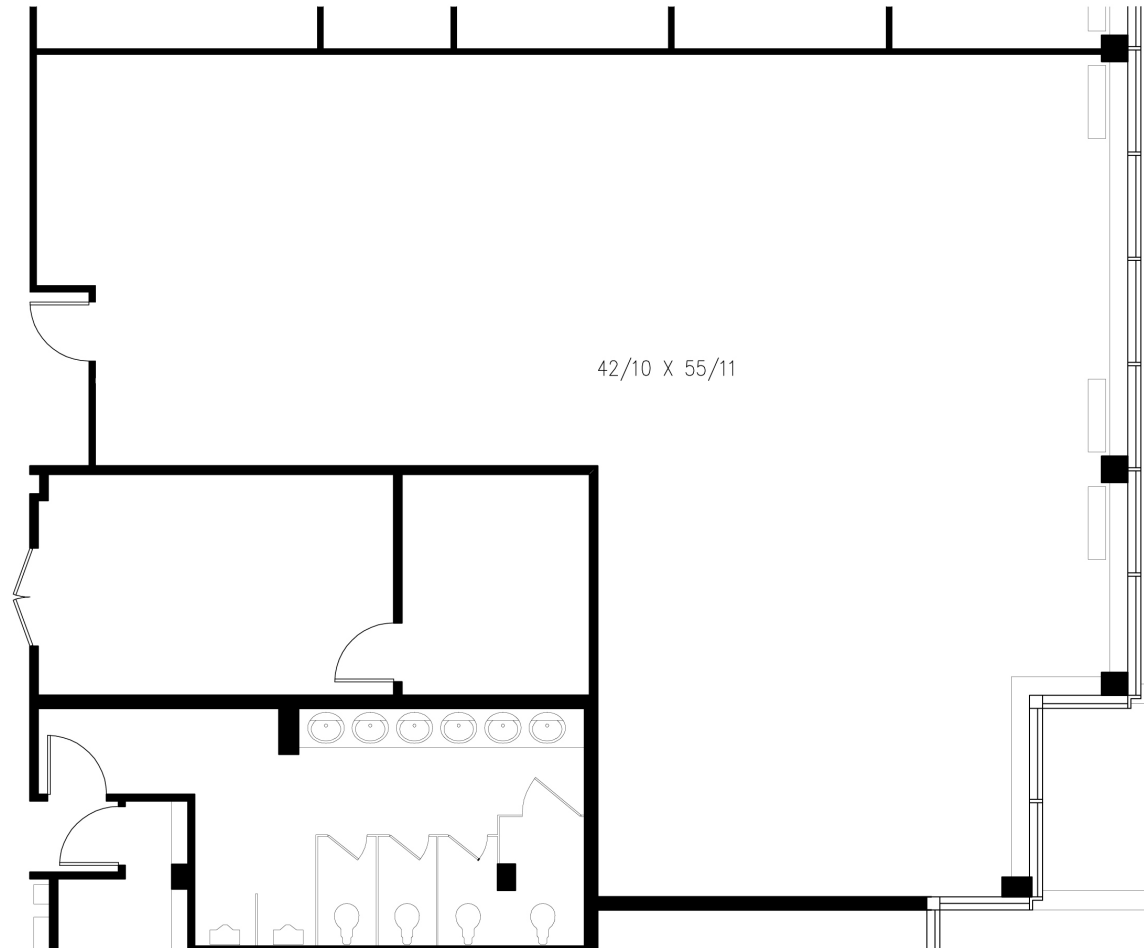

FOR LEASE

Montgomery County, MD

20400: SUITE 202

OBSERVATION TECHNOLOGY CENTRE | 20400 OBSERVATION DRIVE | GERMANTOWN, MARYLAND 20876