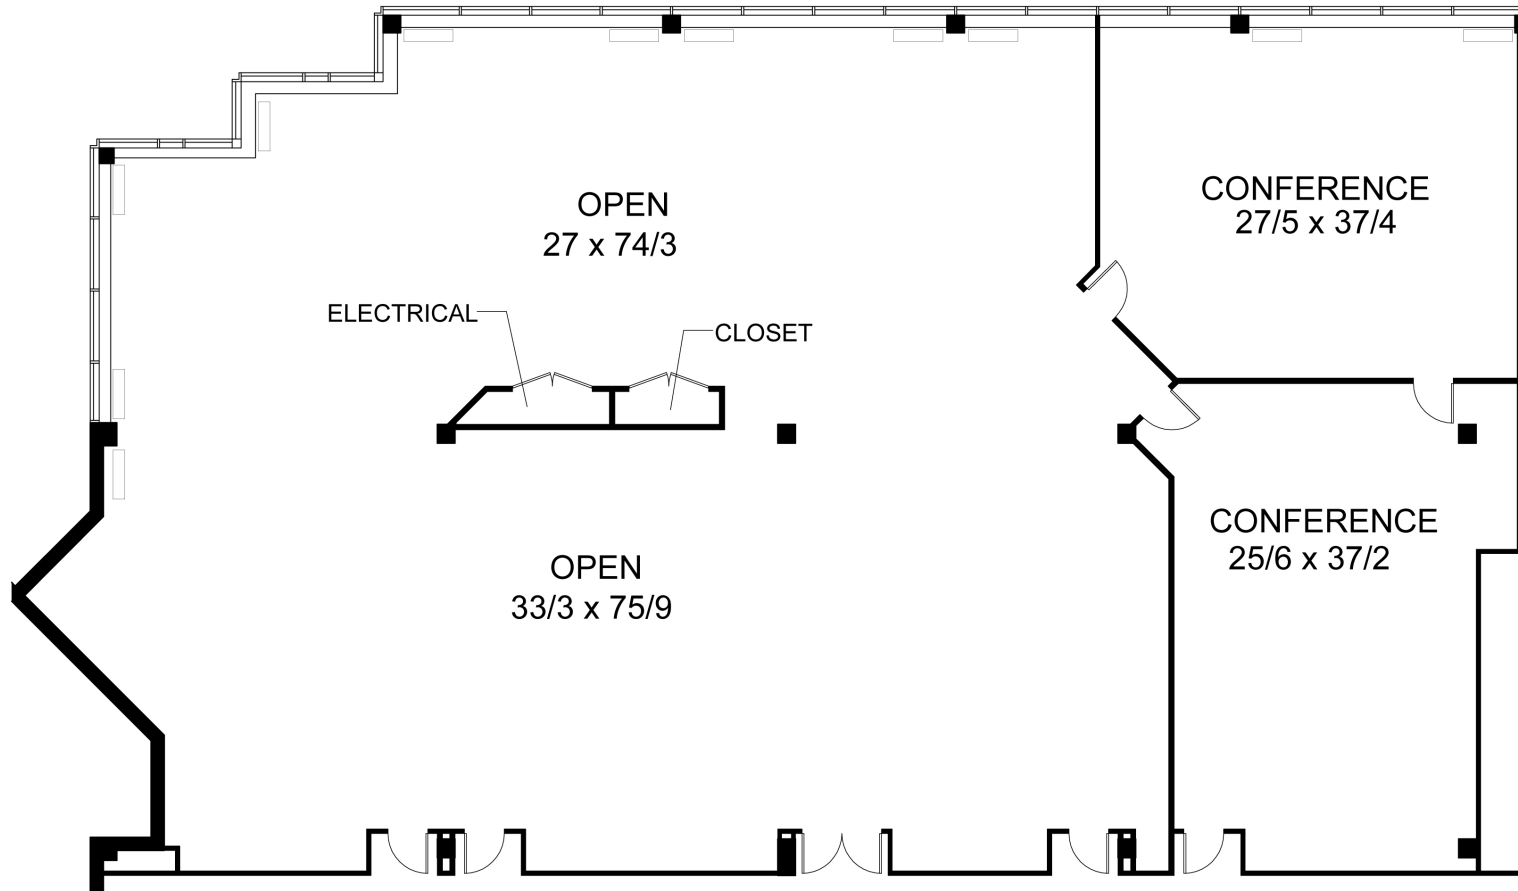

FOR LEASE

Montgomery County, MD

20400: SUITE 110

OBSERVATION TECHNOLOGY CENTRE | 20400 OBSERVATION DRIVE | GERMANTOWN, MARYLAND 20876