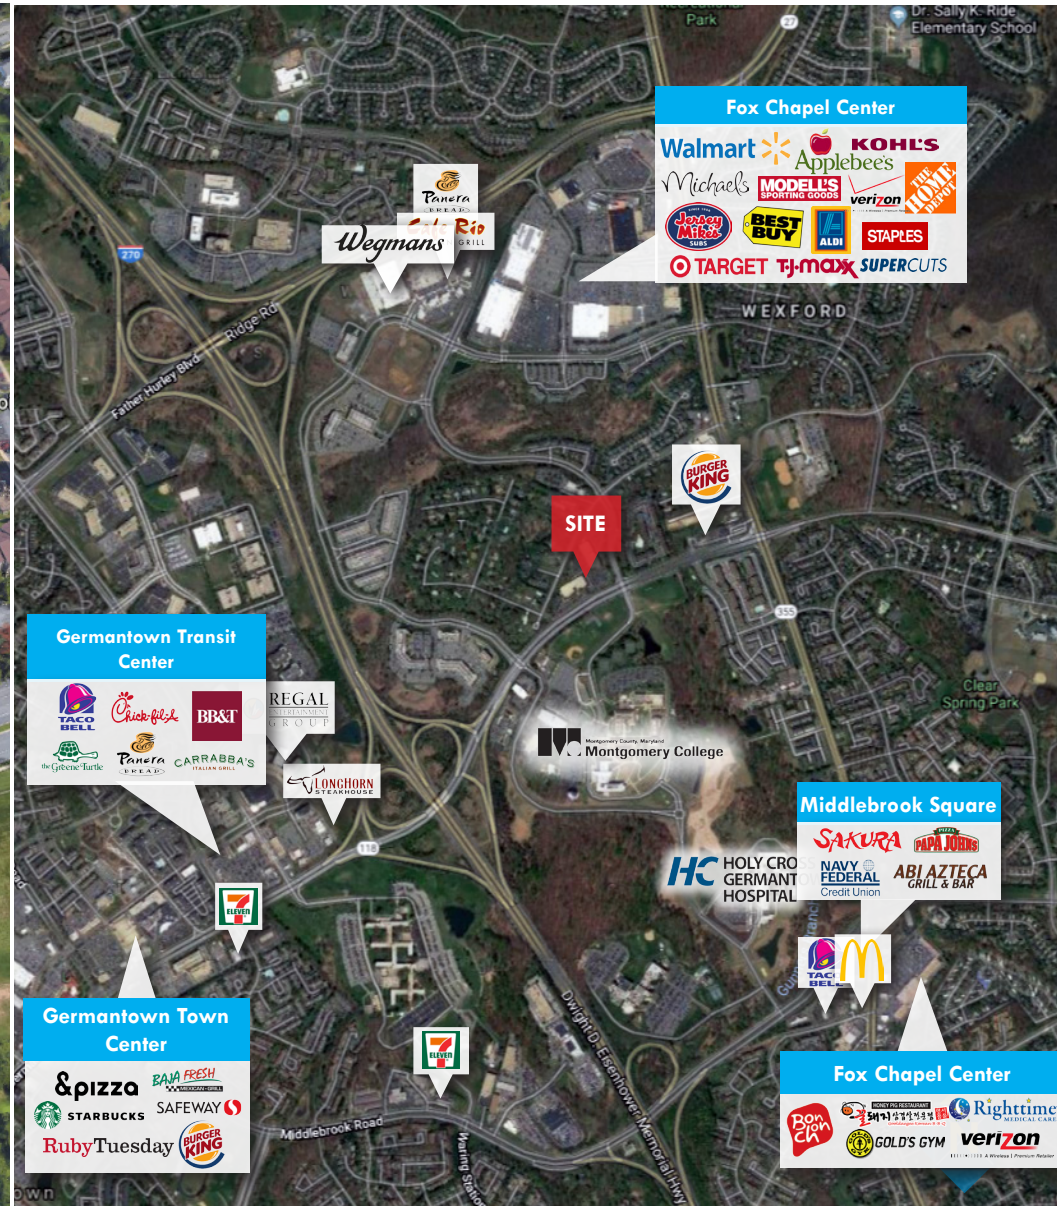

HIGHLIGHTS

- ▶ Local entrepreneurial ownership
- ▶ Close proximity to Holy Cross Hospital
- ▶ Located at a signalized intersection of Rt 118 and I-270
- ▶ Healthy Tenant Improvement packages offered

FOR LEASE

Montgomery County, MD

BIRDSEYE / TRADE AREA

OBSERVATION TECHNOLOGY CENTRE | 20400 - 20410 OBSERVATION DRIVE | GERMANTOWN, MARYLAND 20876

FOR LEASE

Montgomery County, MD

BUILDING 20400

OBSERVATION TECHNOLOGY CENTRE | 20400 OBSERVATION DRIVE | GERMANTOWN, MARYLAND 20876