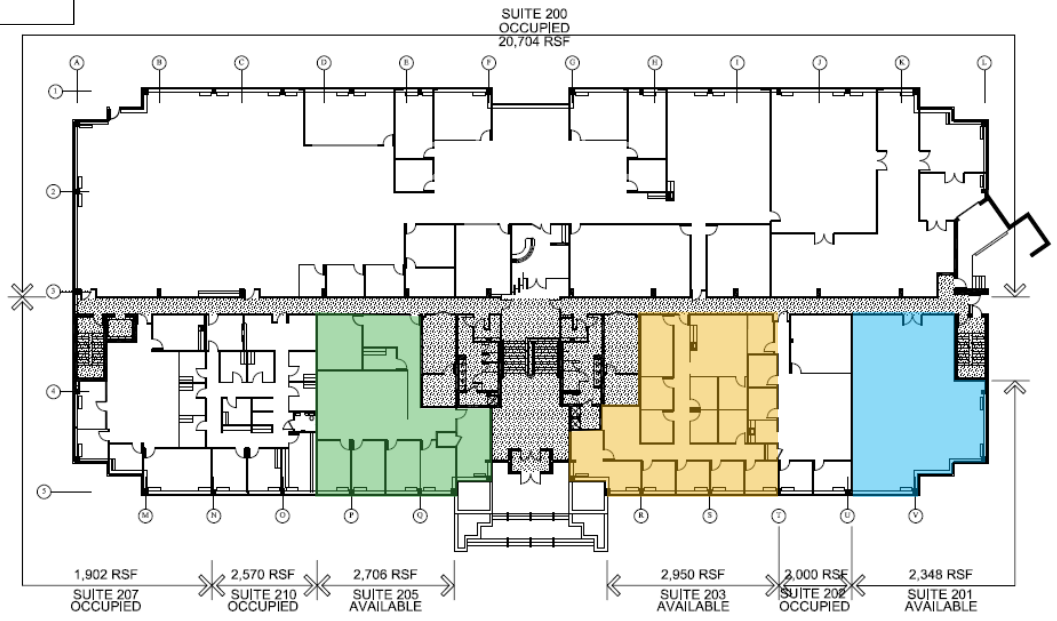

SECOND FLOOR