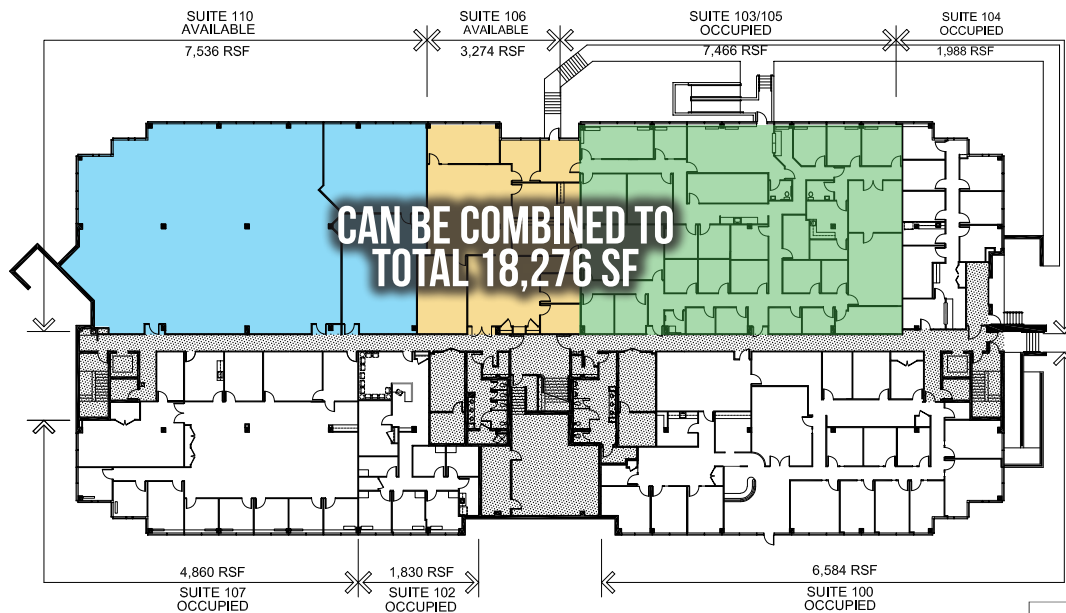

AVAILABLE: 20410

Suite 105: 1,942 sf
Suite 107: 2,389 sf
Suite 201: 2,348 sf
Suite 203: 2,950 sf
Suite 205: 2,706 sf

PROJECT SIZE

138,108 sf

RENTAL RATE

\$26.50 **\$25.50 full service (net of medical janitorial)**

FIRST FLOOR

SECOND FLOOR

FOR LEASE

Montgomery County, MD

20400: SUITE 106

OBSERVATION TECHNOLOGY CENTRE | 20400 OBSERVATION DRIVE | GERMANTOWN, MARYLAND 20876

FOR LEASE

Montgomery County, MD