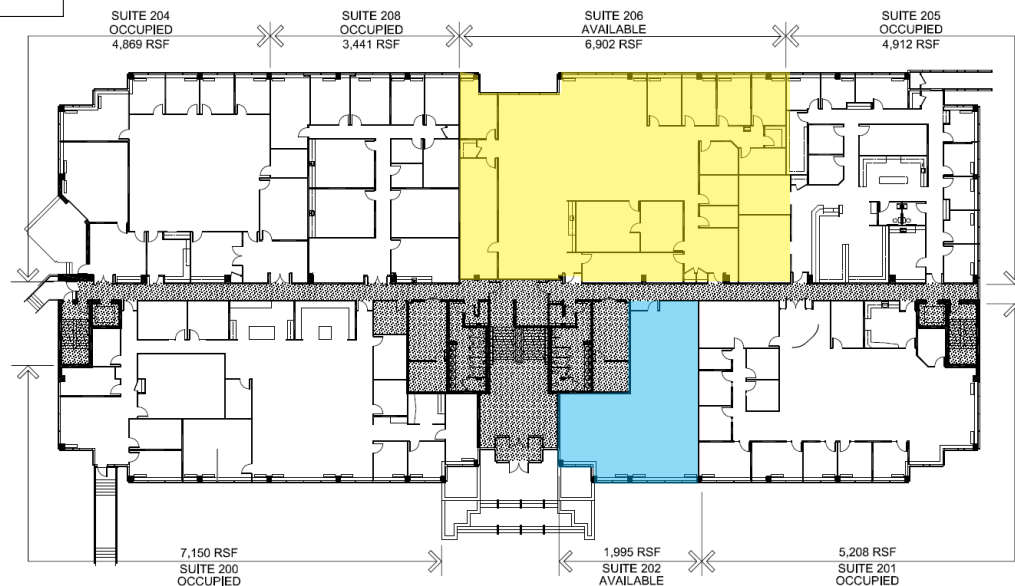

AVAILABLE: 20410

Suite 105: 1,942 sf
Suite 107: 2,389 sf
Suite 201: 2,348 sf
Suite 203: 2,950 sf
Suite 205: 2,706 sf

PROJECT SIZE

138,108 sf

RENTAL RATE

\$26.50 **\$25.50 full service (net of medical janitorial)**

FIRST FLOOR

SECOND FLOOR

FOR LEASE

Montgomery County, MD

20400: SUITE 106

OBSERVATION TECHNOLOGY CENTRE | 20400 OBSERVATION DRIVE | GERMANTOWN, MARYLAND 20876

FOR LEASE

Montgomery County, MD