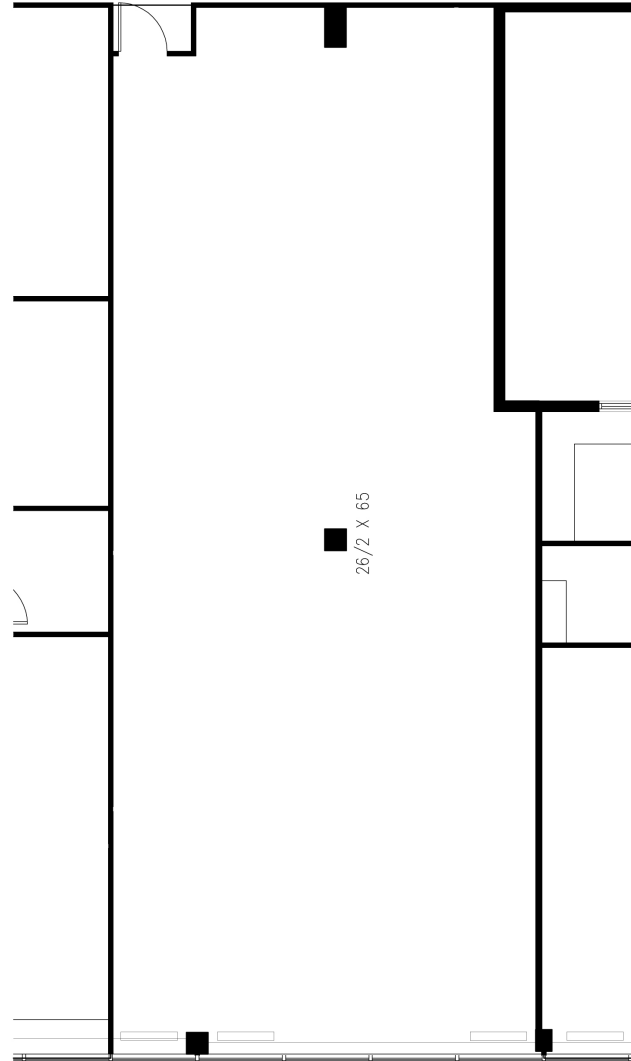

AVAILABLE: 20410

Suite 105: 1,942 sf
Suite 107: 2,389 sf
Suite 201: 2,348 sf
Suite 203: 2,950 sf
Suite 205: 2,706 sf

PROJECT SIZE

138,108 sf

RENTAL RATE

\$26.50 **\$25.50 full service (net of medical janitorial)**

SECOND FLOOR

FOR LEASE

Montgomery County, MD

20410: SUITE 105

OBSERVATION TECHNOLOGY CENTRE | 20410 OBSERVATION DRIVE | GERMANTOWN, MARYLAND 20876

FOR LEASE

Montgomery County, MD

20410: SUITE 107