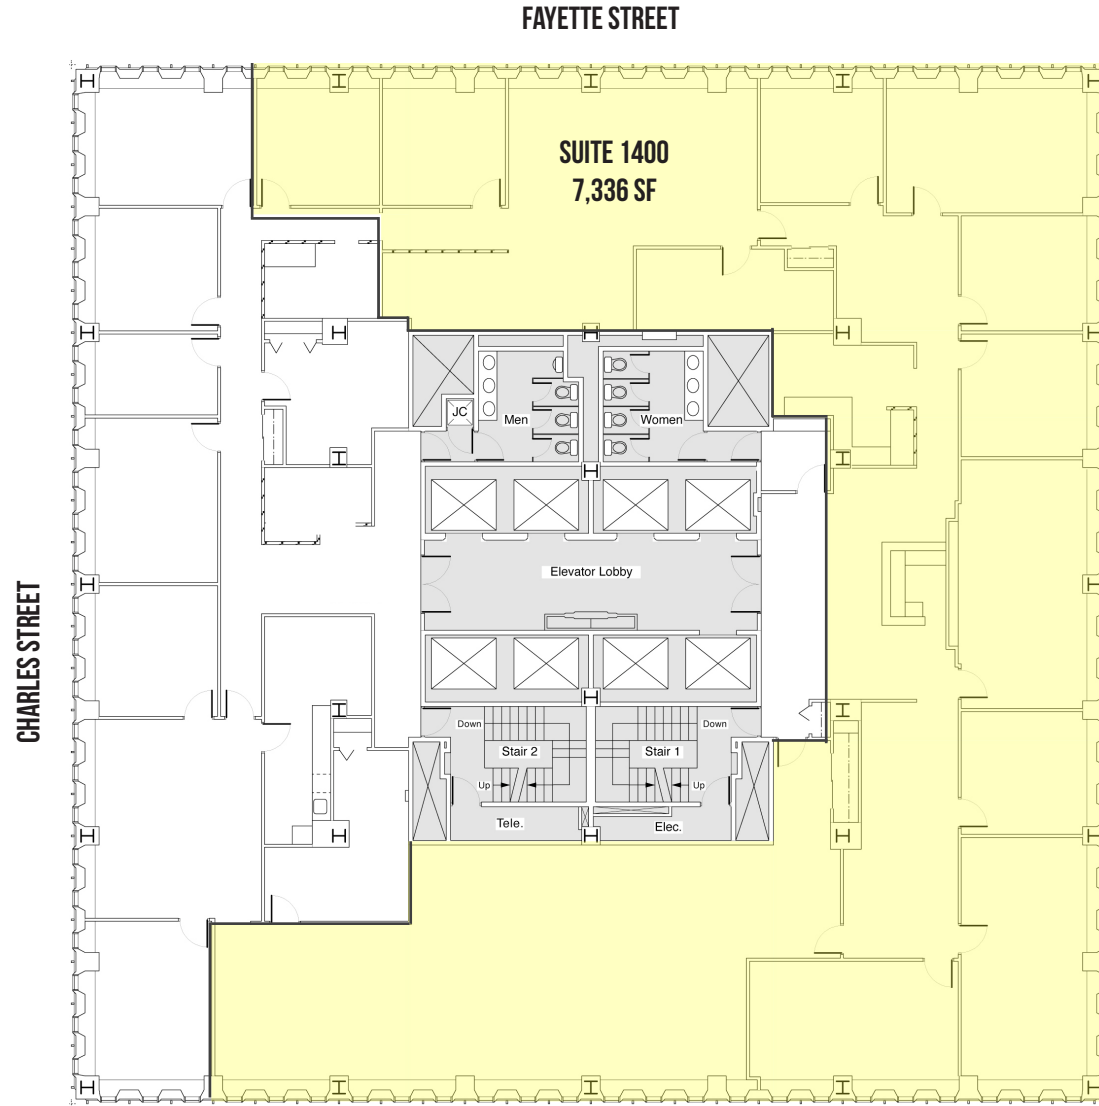

FOR LEASE

Baltimore City, Maryland

AVAILABILITY AND FLOOR PLANS

ONE NORTH CHARLES | 1 N CHARLES STREET | BALTIMORE, MARYLAND 21201

14TH FLOOR