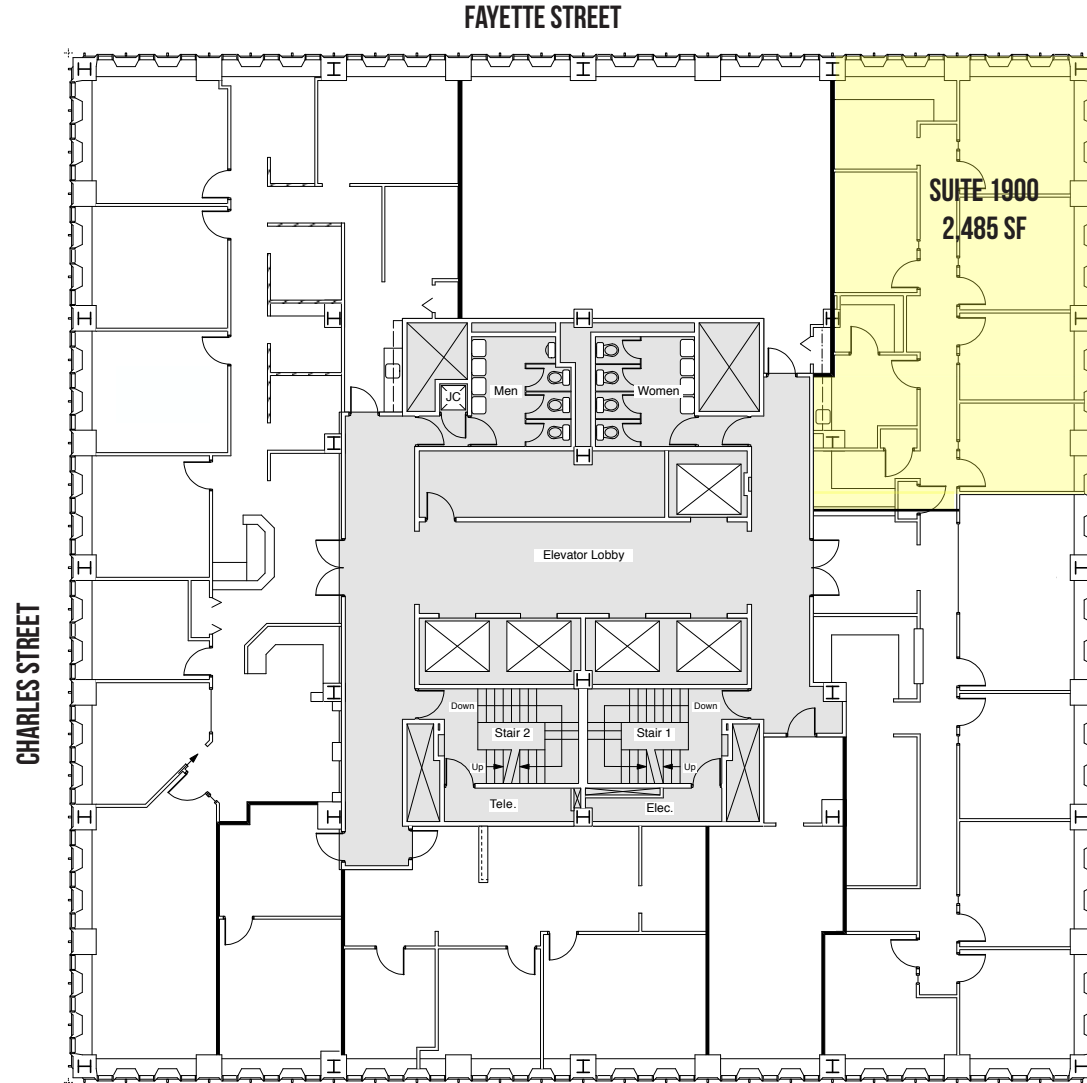

FOR LEASE

Baltimore City, Maryland

AVAILABILITY AND FLOOR PLANS

ONE NORTH CHARLES | 1 N CHARLES STREET | BALTIMORE, MARYLAND 21201

19TH FLOOR