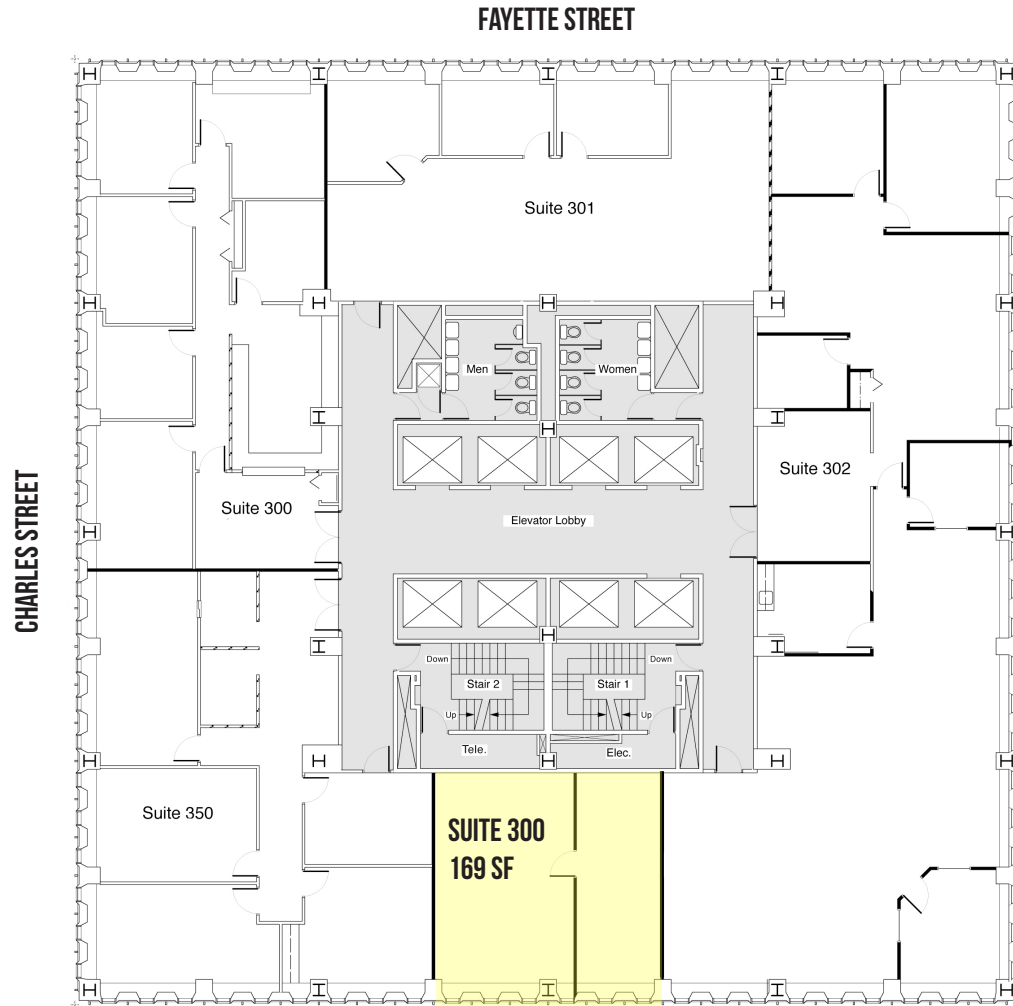

3RD FLOOR

FOR LEASE

Baltimore City, Maryland

AVAILABILITY AND FLOOR PLANS

ONE NORTH CHARLES | 1 N CHARLES STREET | BALTIMORE, MARYLAND 21201

4TH FLOOR

FOR LEASE

Baltimore City, Maryland