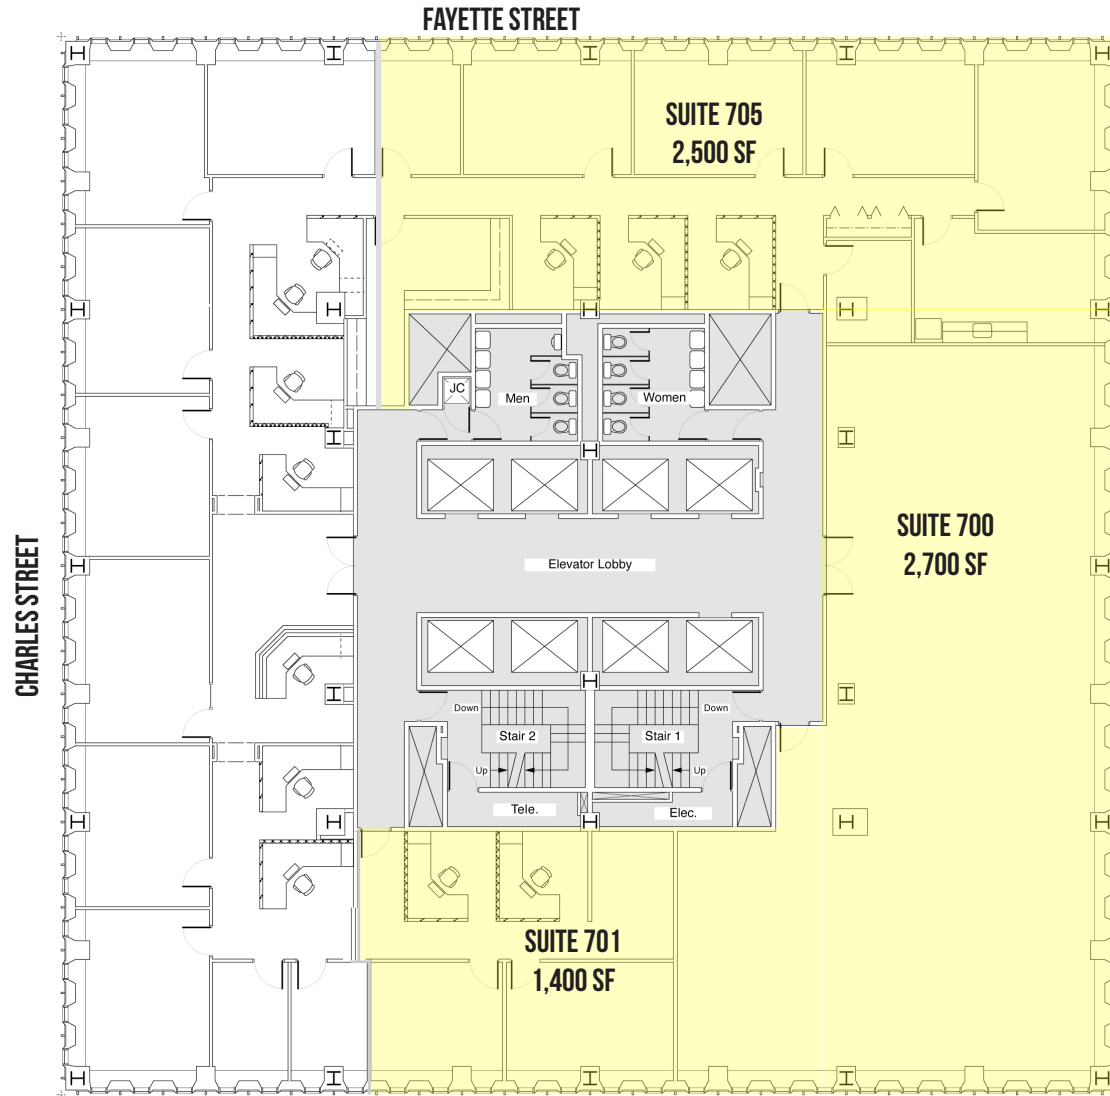

6TH FLOOR

FOR LEASE

Baltimore City, Maryland

AVAILABILITY AND FLOOR PLANS

ONE NORTH CHARLES | 1 N CHARLES STREET | BALTIMORE, MARYLAND 21201

7TH FLOOR

FOR LEASE

Baltimore City, Maryland