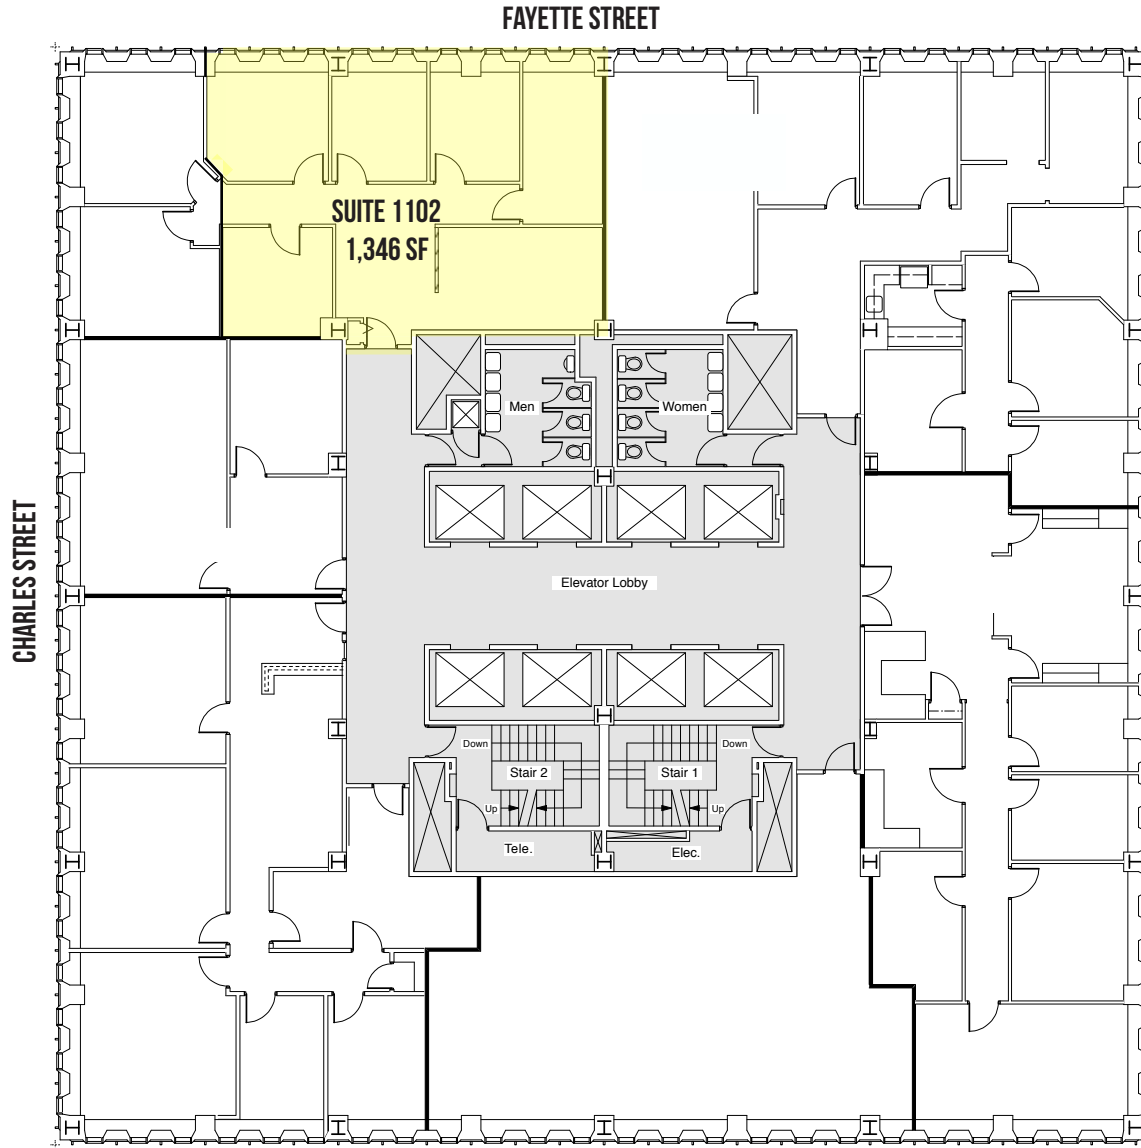

FOR LEASE

Baltimore City, Maryland

AVAILABILITY AND FLOOR PLANS

ONE NORTH CHARLES | 1 N CHARLES STREET | BALTIMORE, MARYLAND 21201

11TH FLOOR