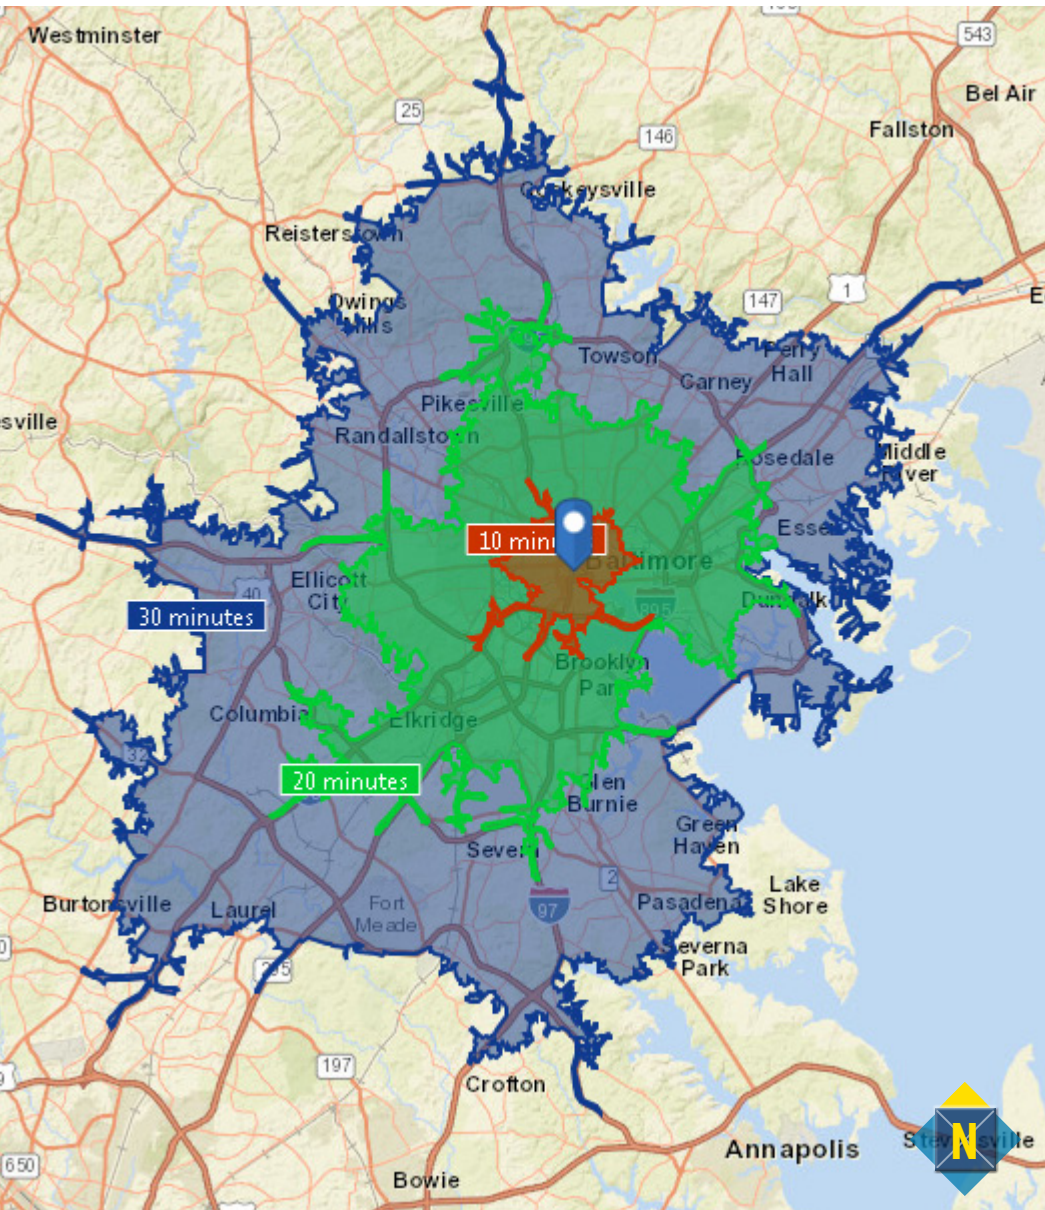

FOR LEASE

Baltimore City, Maryland

LOCATION

ONE NORTH CHARLES | 1 N CHARLES STREET | BALTIMORE, MARYLAND 21201