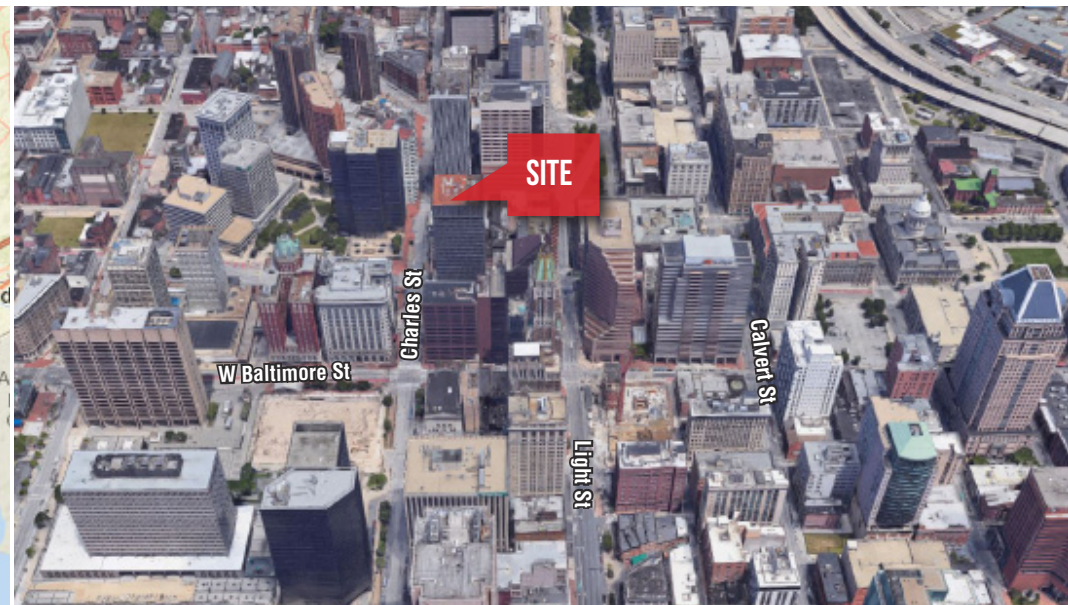

FOR LEASE

Baltimore City, Maryland

LOCATION

ONE NORTH CHARLES | 1 N CHARLES STREET | BALTIMORE, MARYLAND 21201