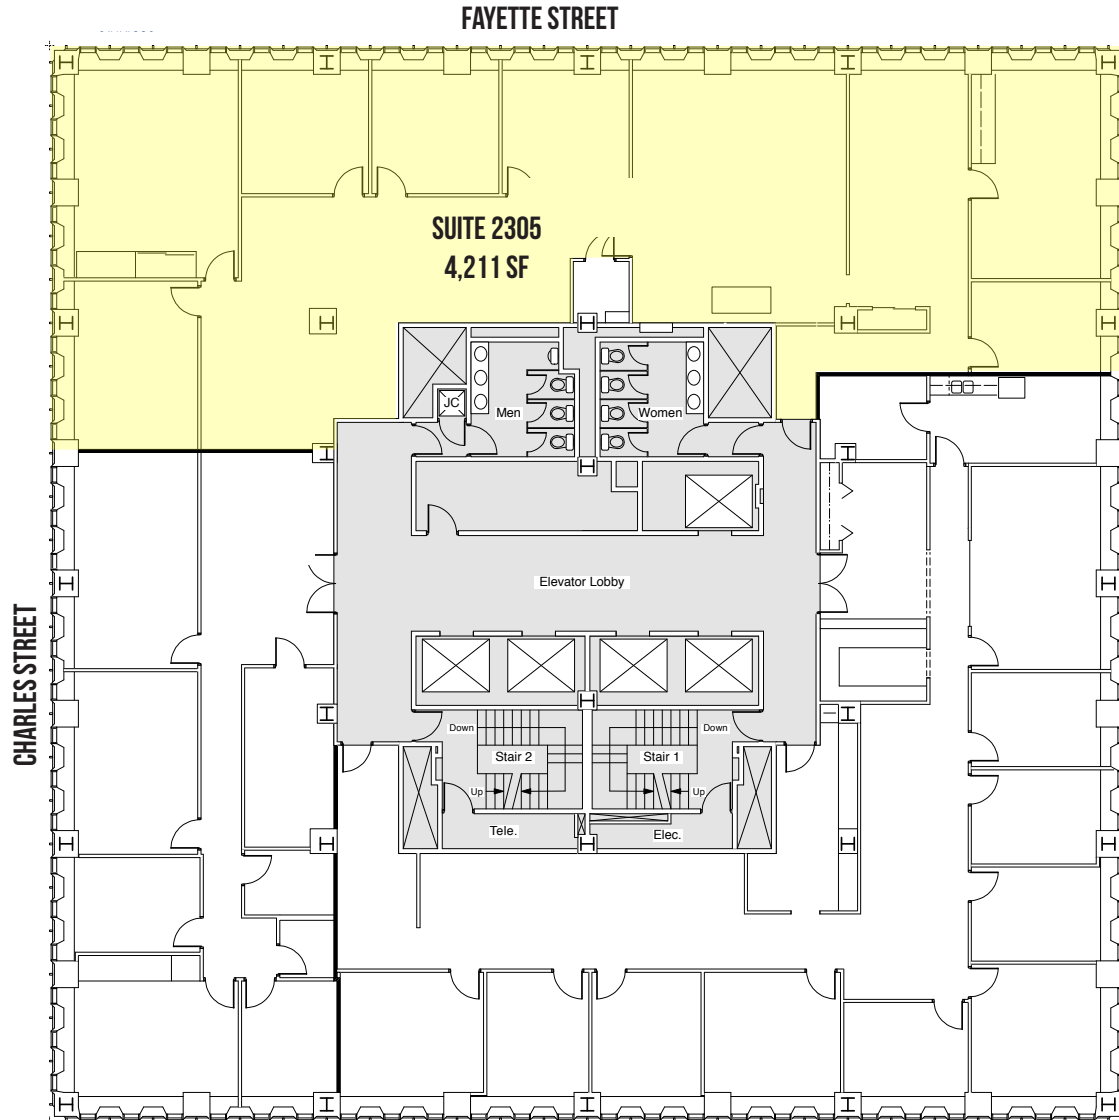

19TH FLOOR

FOR LEASE

Baltimore City, Maryland

AVAILABILITY AND FLOOR PLANS

ONE NORTH CHARLES | 1 N CHARLES STREET | BALTIMORE, MARYLAND 21201

23TH FLOOR

FOR LEASE

Baltimore City, Maryland