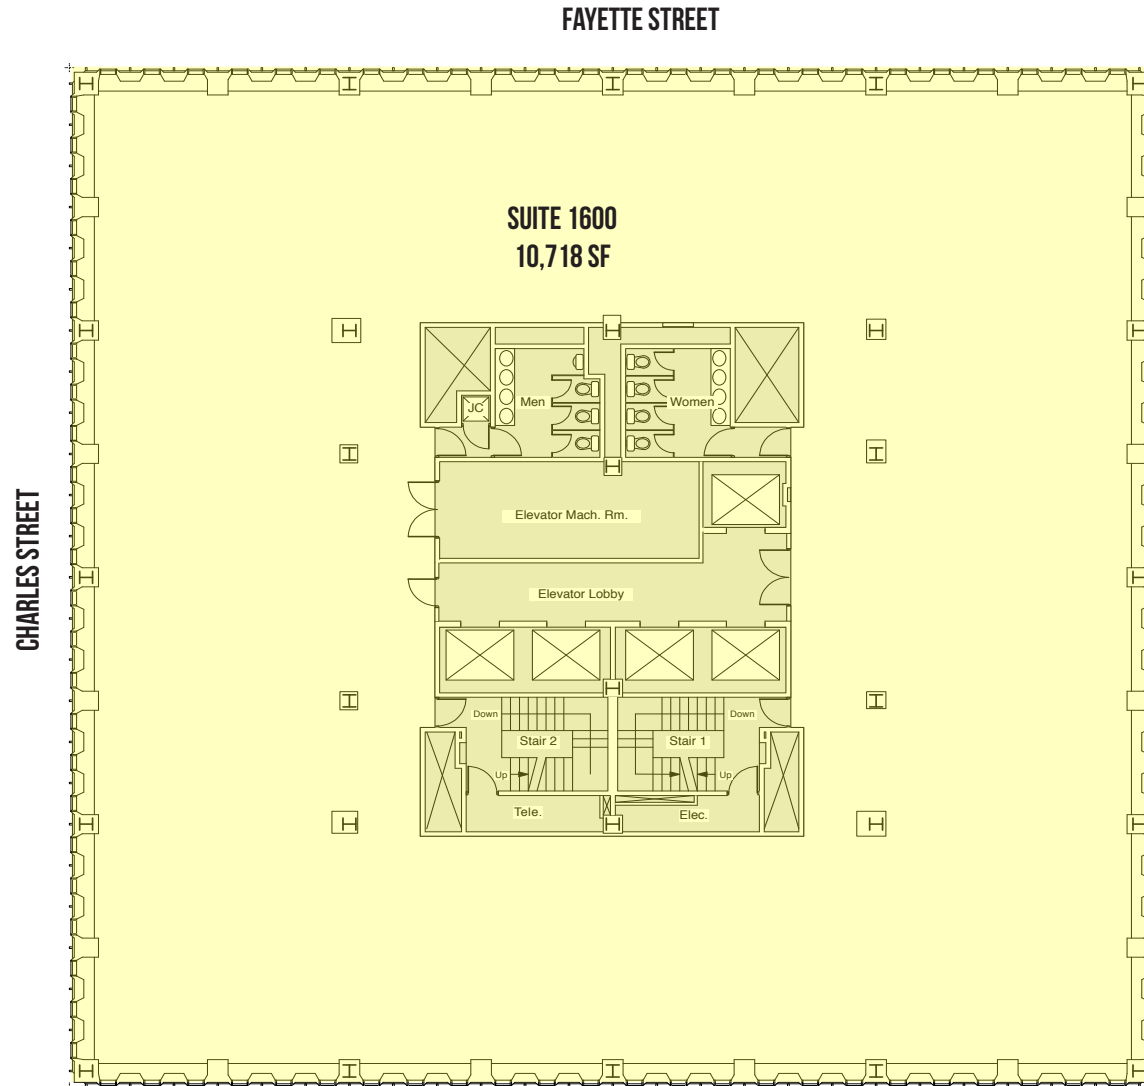

FOR LEASE

Baltimore City, Maryland

AVAILABILITY AND FLOOR PLANS

ONE NORTH CHARLES | 1 N CHARLES STREET | BALTIMORE, MARYLAND 21201

16TH FLOOR