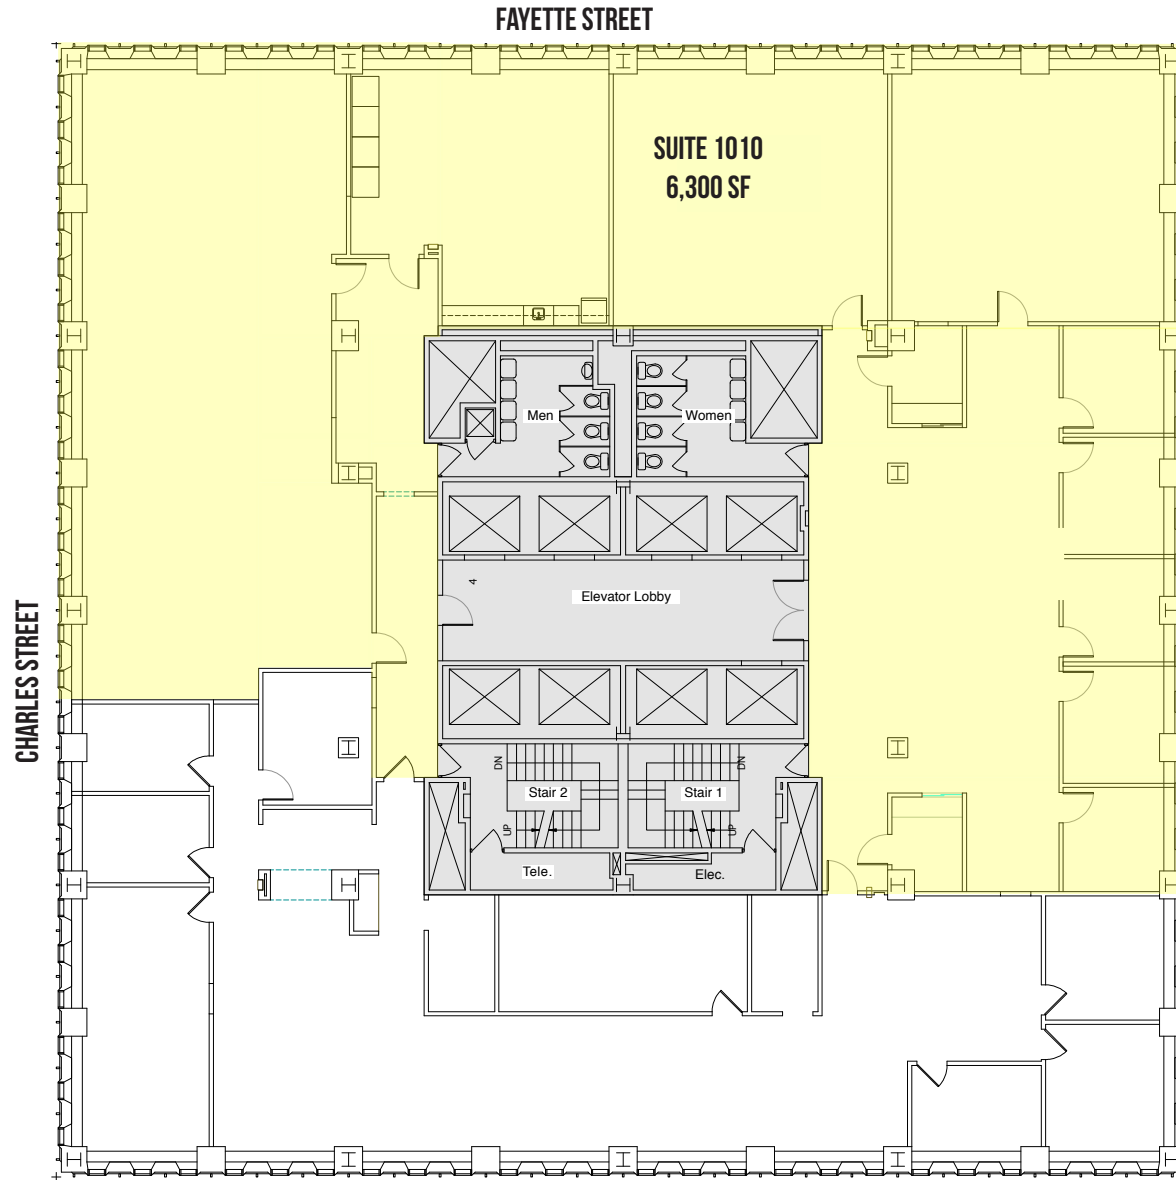

FOR LEASE

Baltimore City, Maryland

AVAILABILITY AND FLOOR PLANS

ONE NORTH CHARLES | 1 N CHARLES STREET | BALTIMORE, MARYLAND 21201

10TH FLOOR