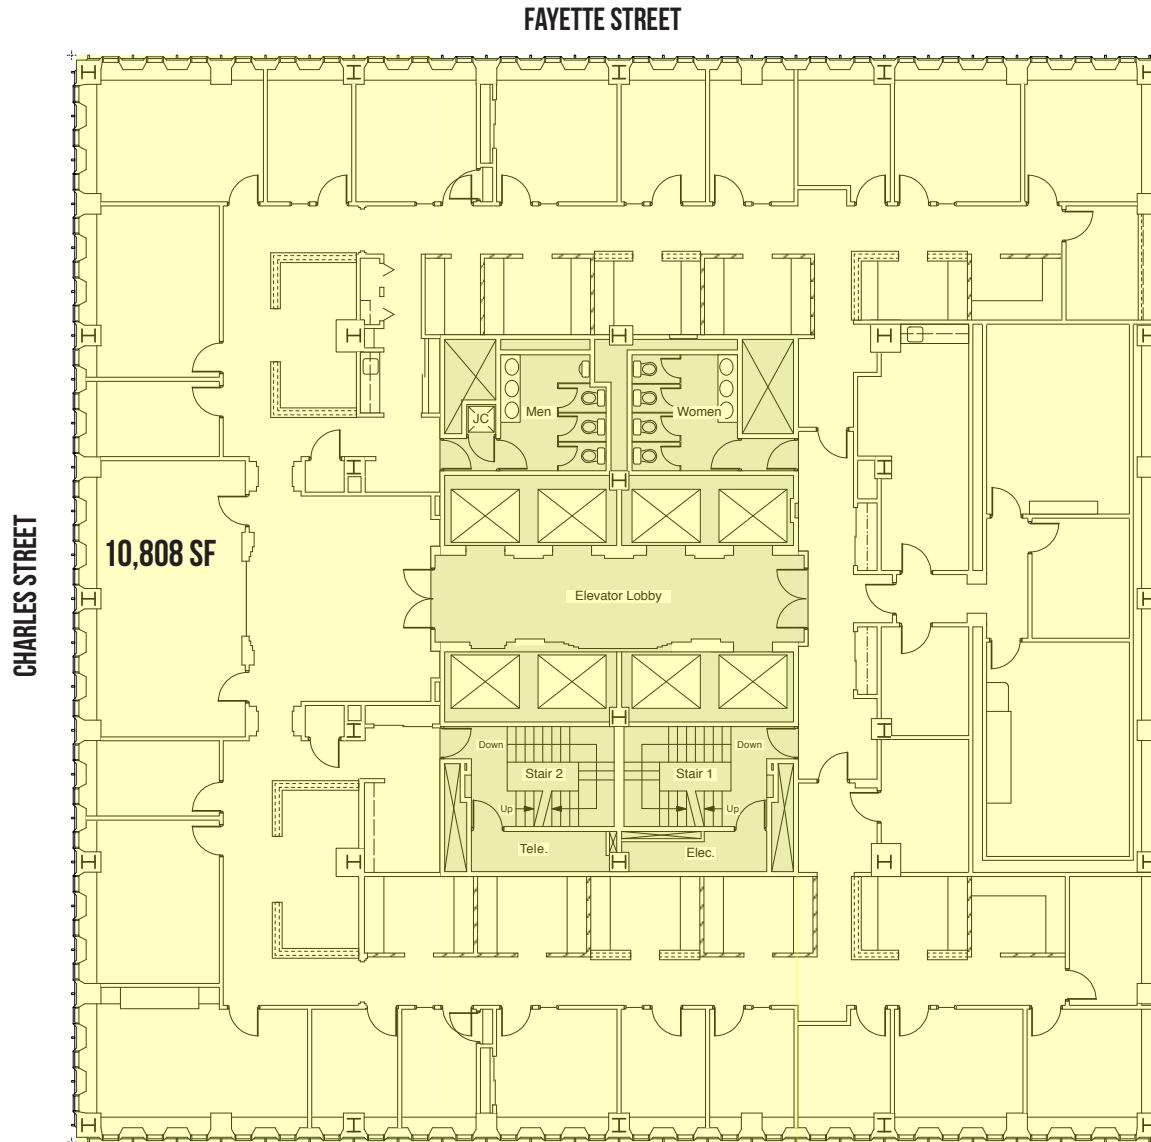

FOR LEASE

Baltimore City, Maryland

AVAILABILITY AND FLOOR PLANS

ONE NORTH CHARLES | 1 N CHARLES STREET | BALTIMORE, MARYLAND 21201

1ST FLOOR