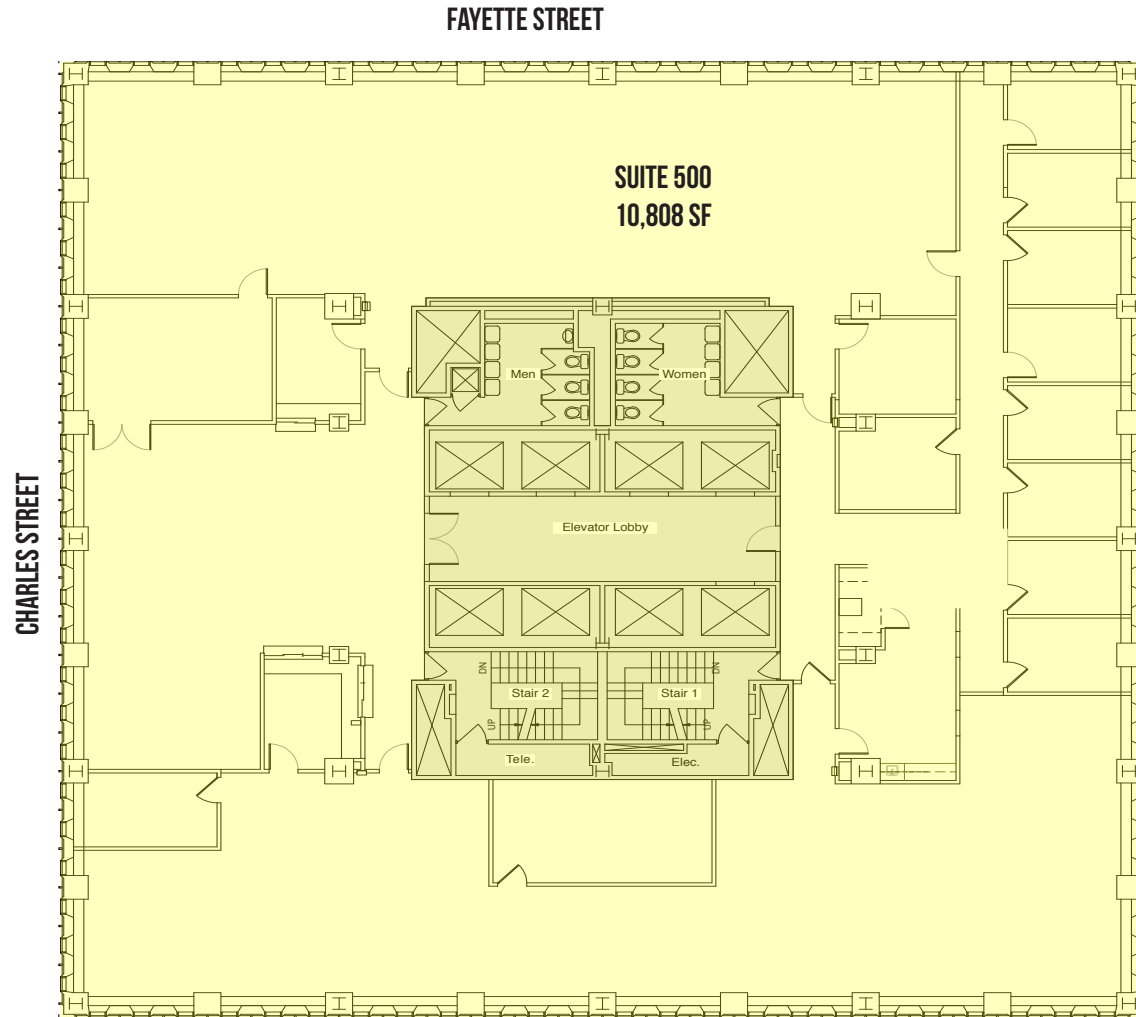

FOR LEASE

Baltimore City, Maryland

AVAILABILITY AND FLOOR PLANS

ONE NORTH CHARLES | 1 N CHARLES STREET | BALTIMORE, MARYLAND 21201

5TH FLOOR