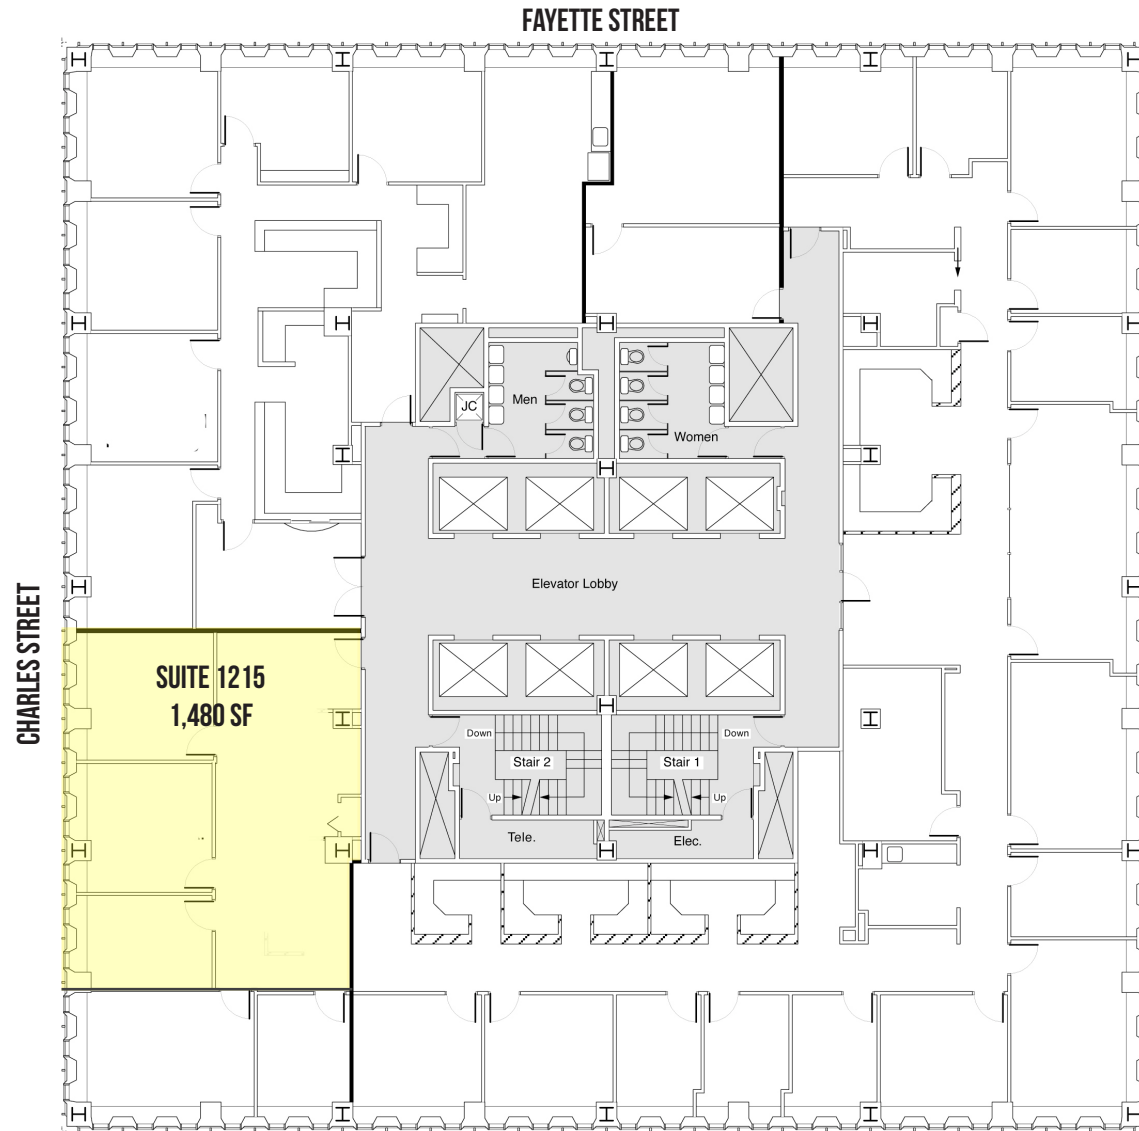

11TH FLOOR

FOR LEASE

Baltimore City, Maryland

AVAILABILITY AND FLOOR PLANS

ONE NORTH CHARLES | 1 N CHARLES STREET | BALTIMORE, MARYLAND 21201

12TH FLOOR

FOR LEASE

Baltimore City, Maryland