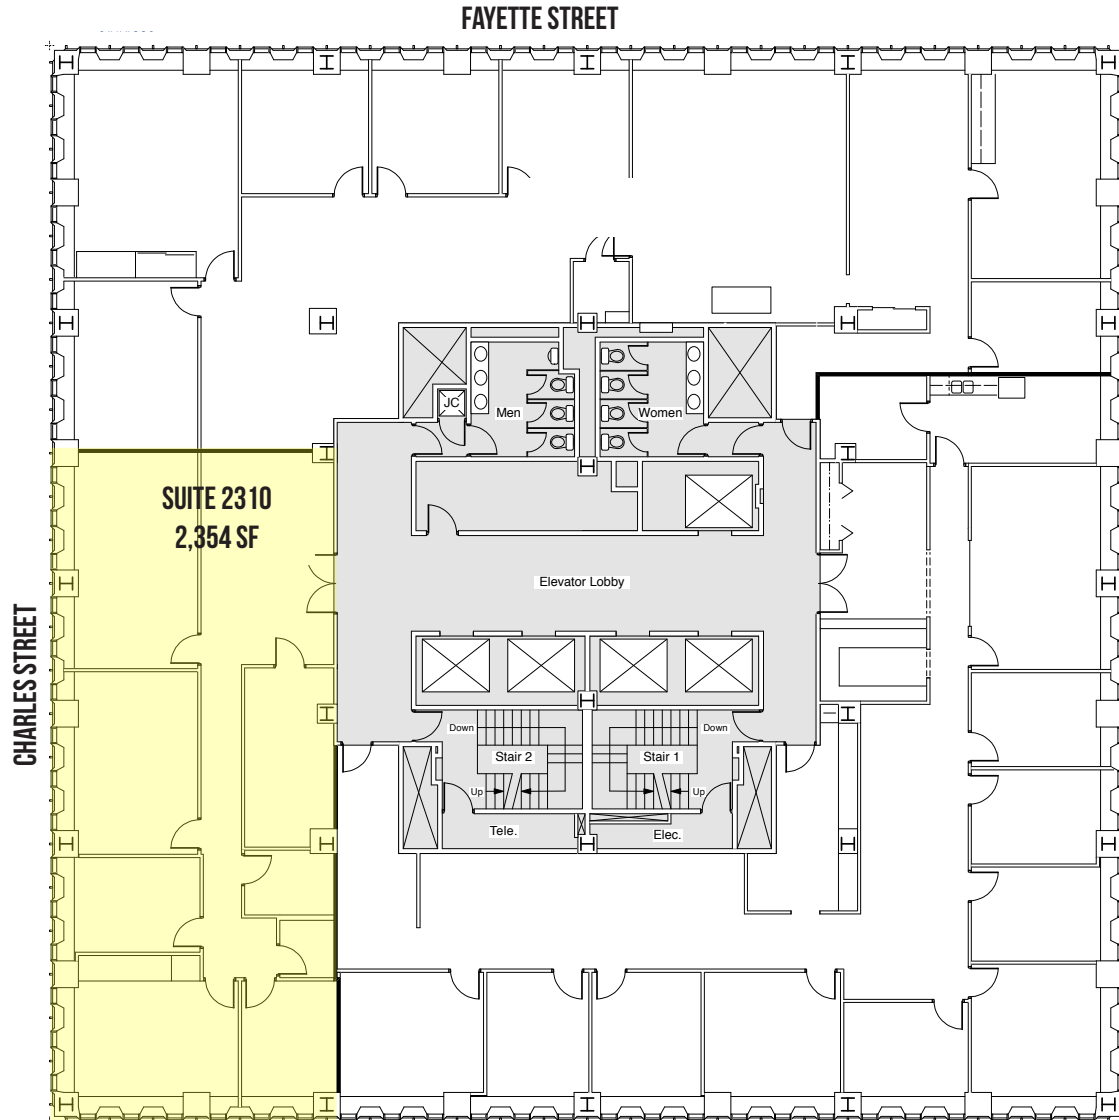

FOR LEASE

Baltimore City, Maryland

AVAILABILITY AND FLOOR PLANS

ONE NORTH CHARLES | 1 N CHARLES STREET | BALTIMORE, MARYLAND 21201

23TH FLOOR