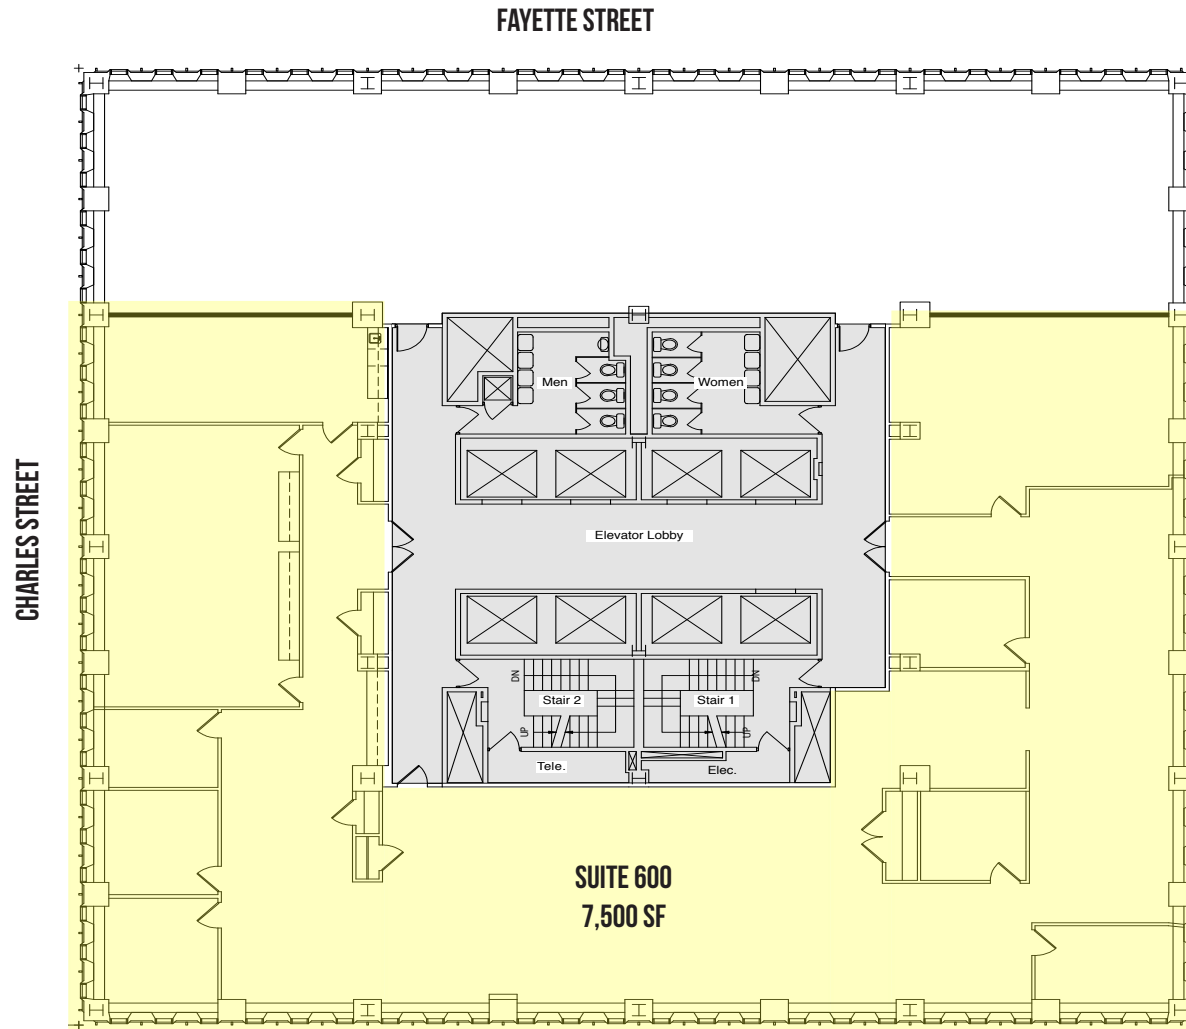

AVAILABILITY AND FLOOR PLANS

ONE NORTH CHARLES | 1 N CHARLES STREET | BALTIMORE, MARYLAND 21201

5TH FLOOR

FOR LEASE

Baltimore City, Maryland

AVAILABILITY AND FLOOR PLANS

ONE NORTH CHARLES | 1 N CHARLES STREET | BALTIMORE, MARYLAND 21201

6TH FLOOR

FOR LEASE

Baltimore City, Maryland

AVAILABILITY AND FLOOR PLANS

ONE NORTH CHARLES | 1 N CHARLES STREET | BALTIMORE, MARYLAND 21201

7TH FLOOR

FOR LEASE

Baltimore City, Maryland