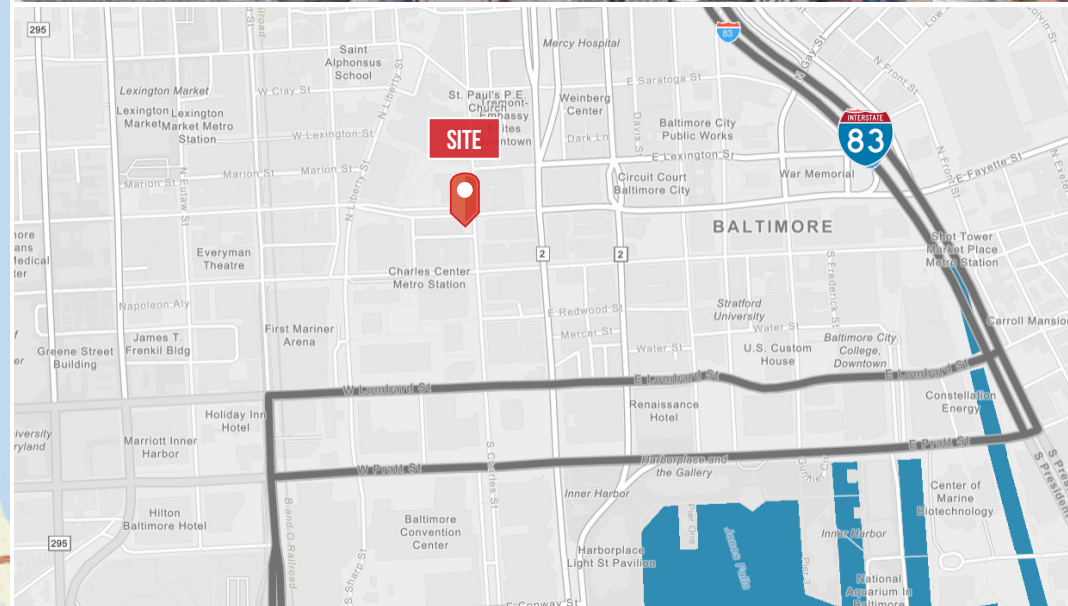

FOR LEASE

Baltimore City, Maryland

LOCATION

ONE NORTH CHARLES | 1 N CHARLES STREET | BALTIMORE, MARYLAND 21201