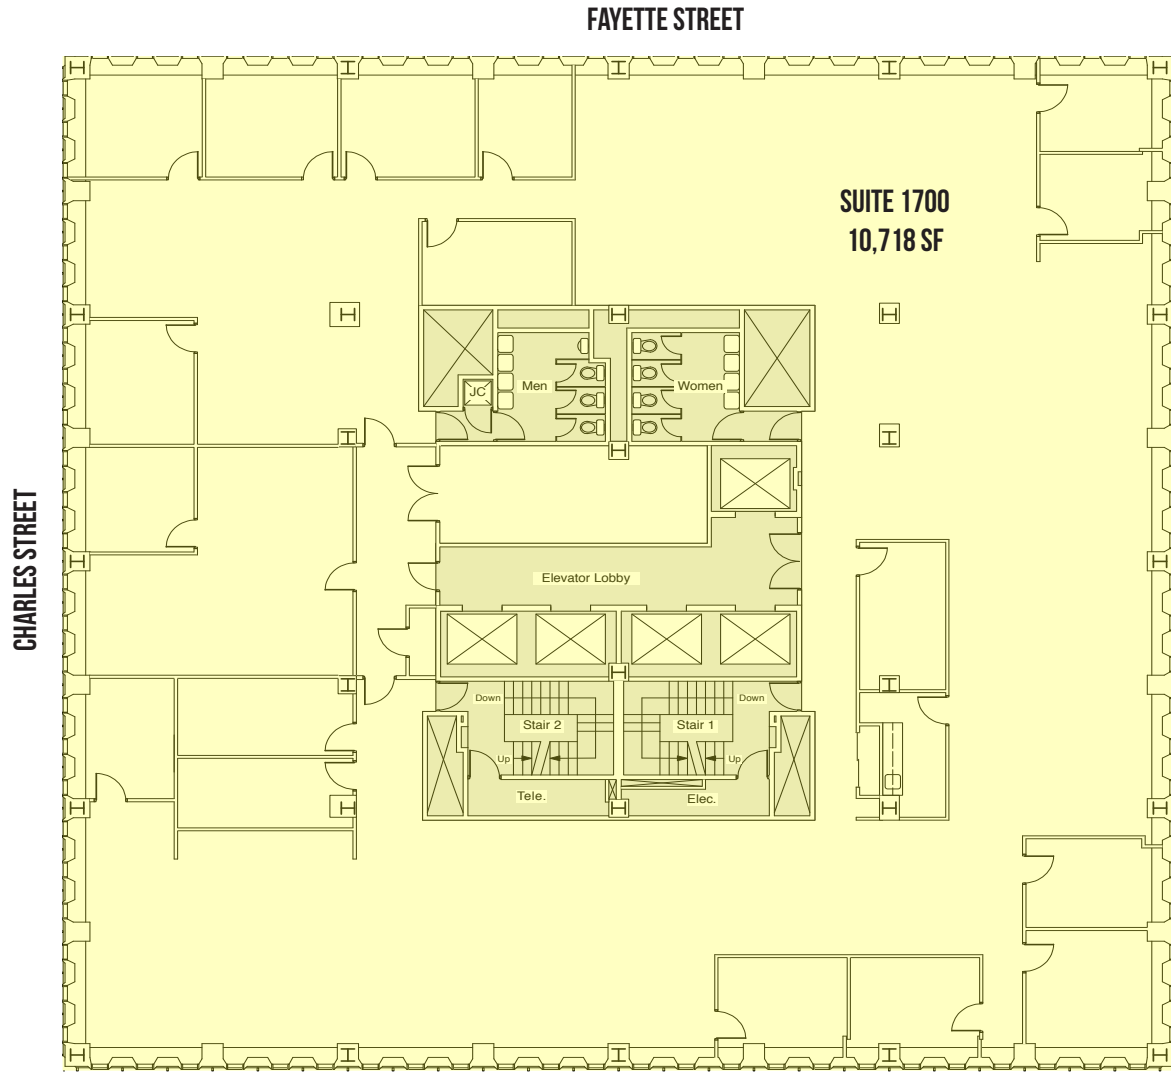

16TH FLOOR

FOR LEASE

Baltimore City, Maryland

AVAILABILITY AND FLOOR PLANS

ONE NORTH CHARLES | 1 N CHARLES STREET | BALTIMORE, MARYLAND 21201

17TH FLOOR

FOR LEASE

Baltimore City, Maryland