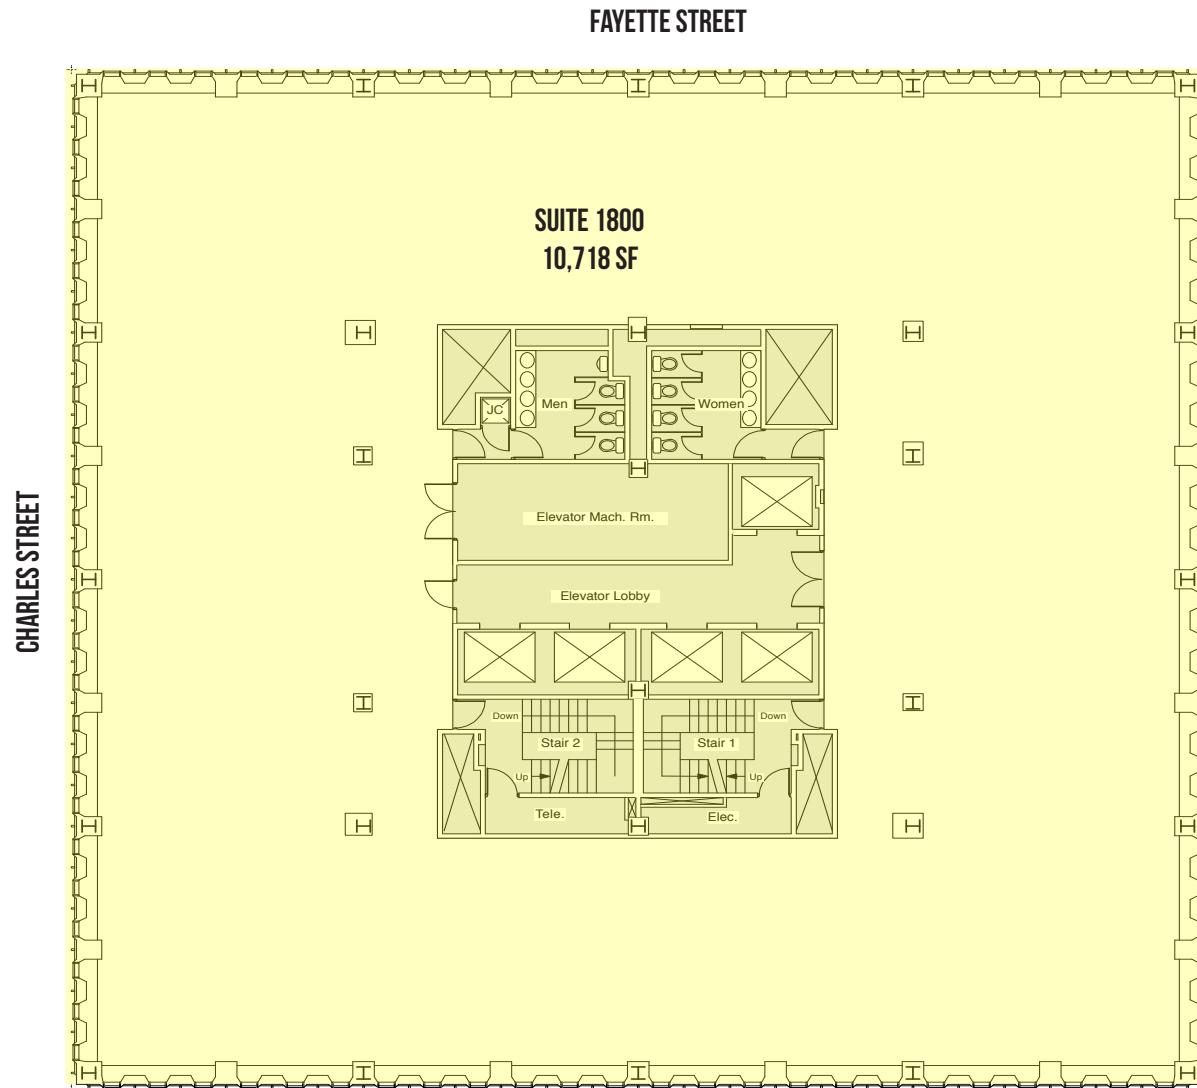

FOR LEASE

Baltimore City, Maryland

AVAILABILITY AND FLOOR PLANS

ONE NORTH CHARLES | 1 N CHARLES STREET | BALTIMORE, MARYLAND 21201

18TH FLOOR