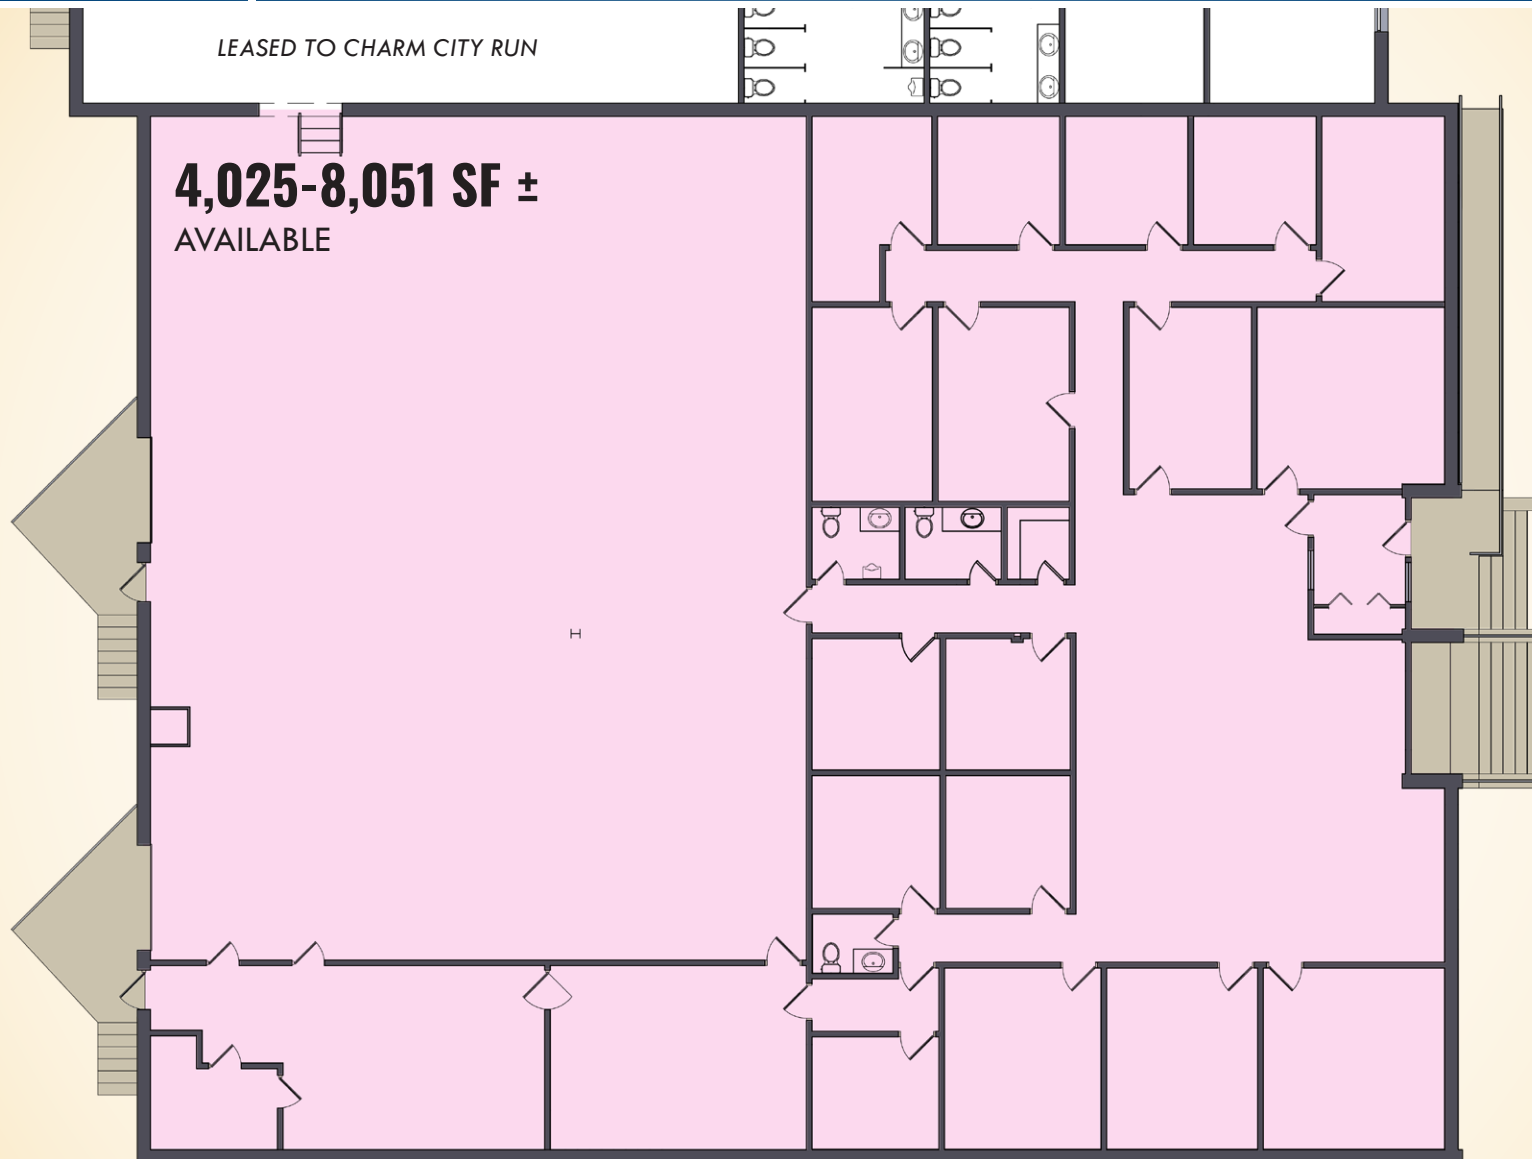

FOR LEASE

Baltimore County, MD

FLOOR PLAN: EXISTING

117 CHURCH LANE | COCKEYSVILLE, MARYLAND 21030

LEASED TO CHARM CITY RUN

4,025-8,051 SF ±
AVAILABLE