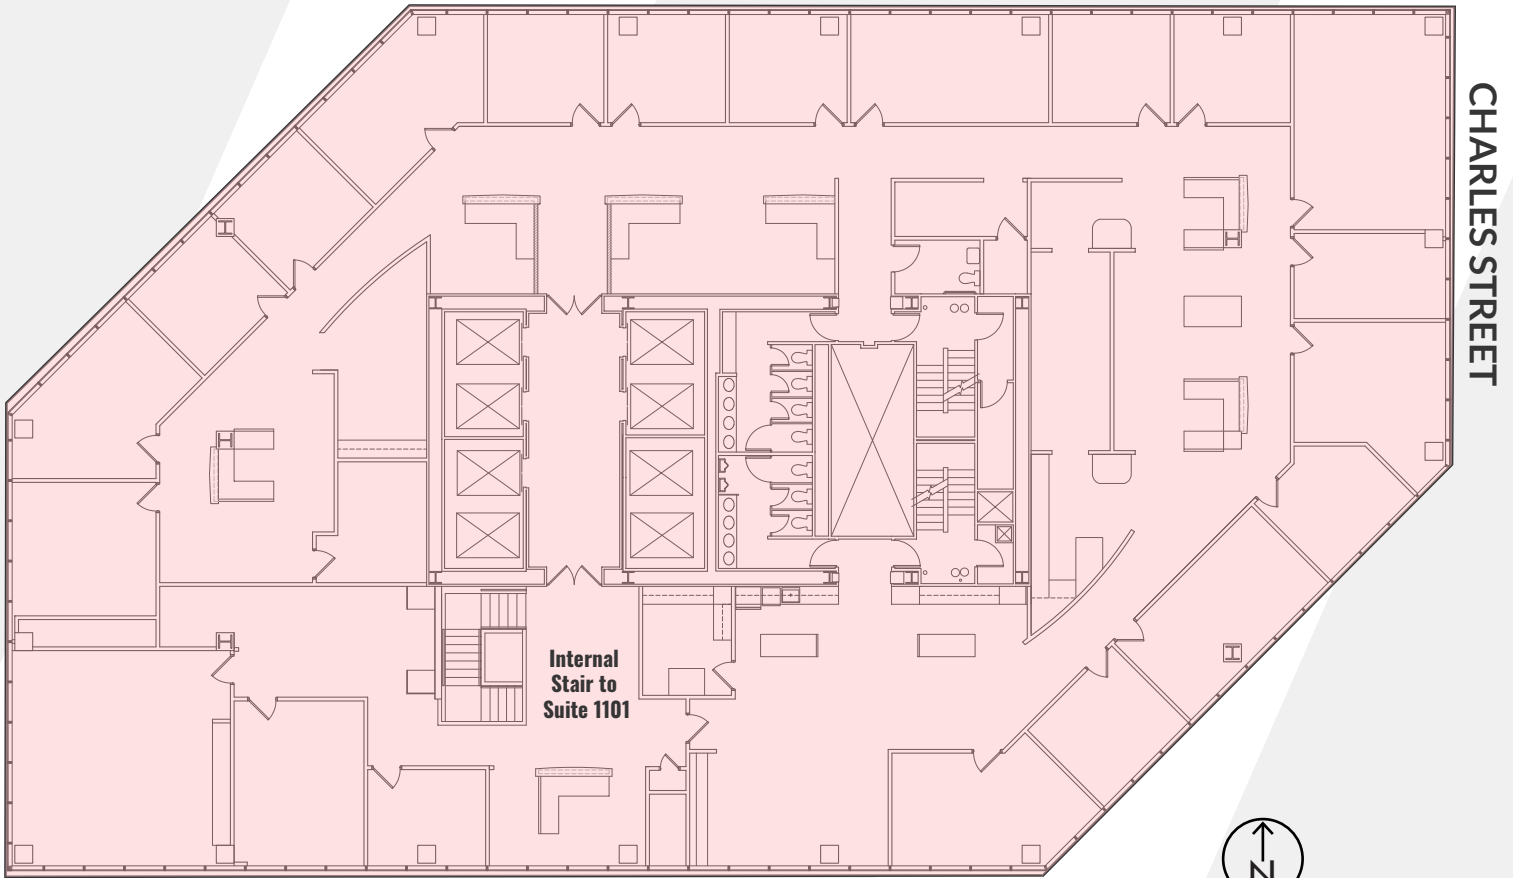

36

SOUTH CHARLES

FLOOR PLANS

12th FLOOR

Vacant - Suite 1200
13,040 SF

CHARLES STREET

LOMBARD STREET