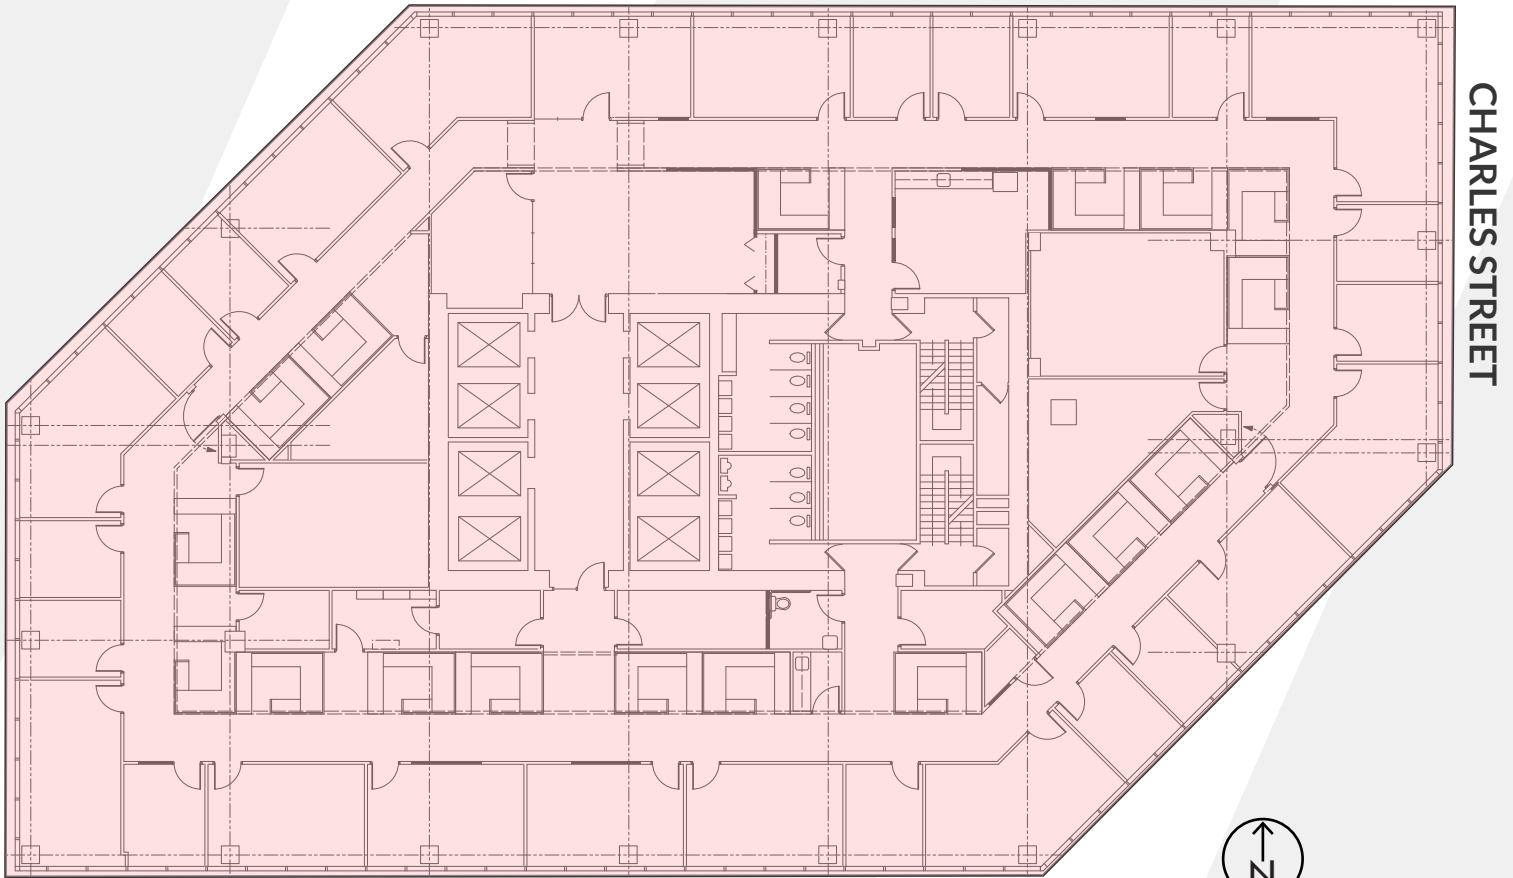

# 36

SOUTH CHARLES

## FLOOR PLANS

### 13<sup>th</sup> FLOOR

Vacant - Suite 1300  
13,040 SF

CHARLES STREET

LOMBARD STREET

Diversified  
Management  
Plus

ZAMIR EQUITIES

**MACKENZIE**  
COMMERCIAL REAL ESTATE SERVICES, LLC