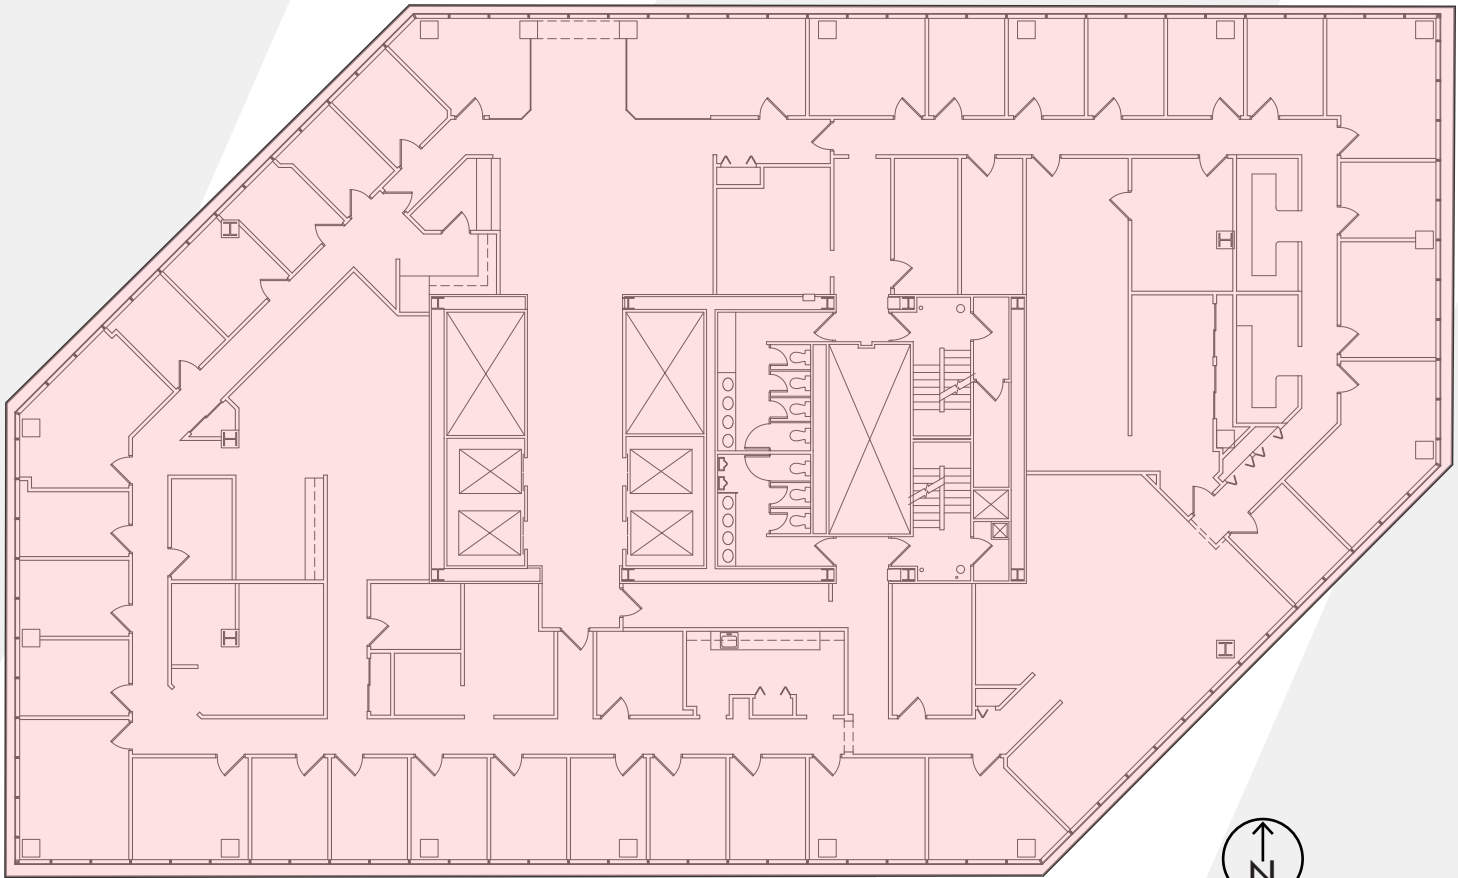

36

SOUTH CHARLES

FLOOR PLANS

18<sup>th</sup> FLOOR

Vacant - Suite 1800  
13,040 SF

CHARLES STREET

LOMBARD STREET