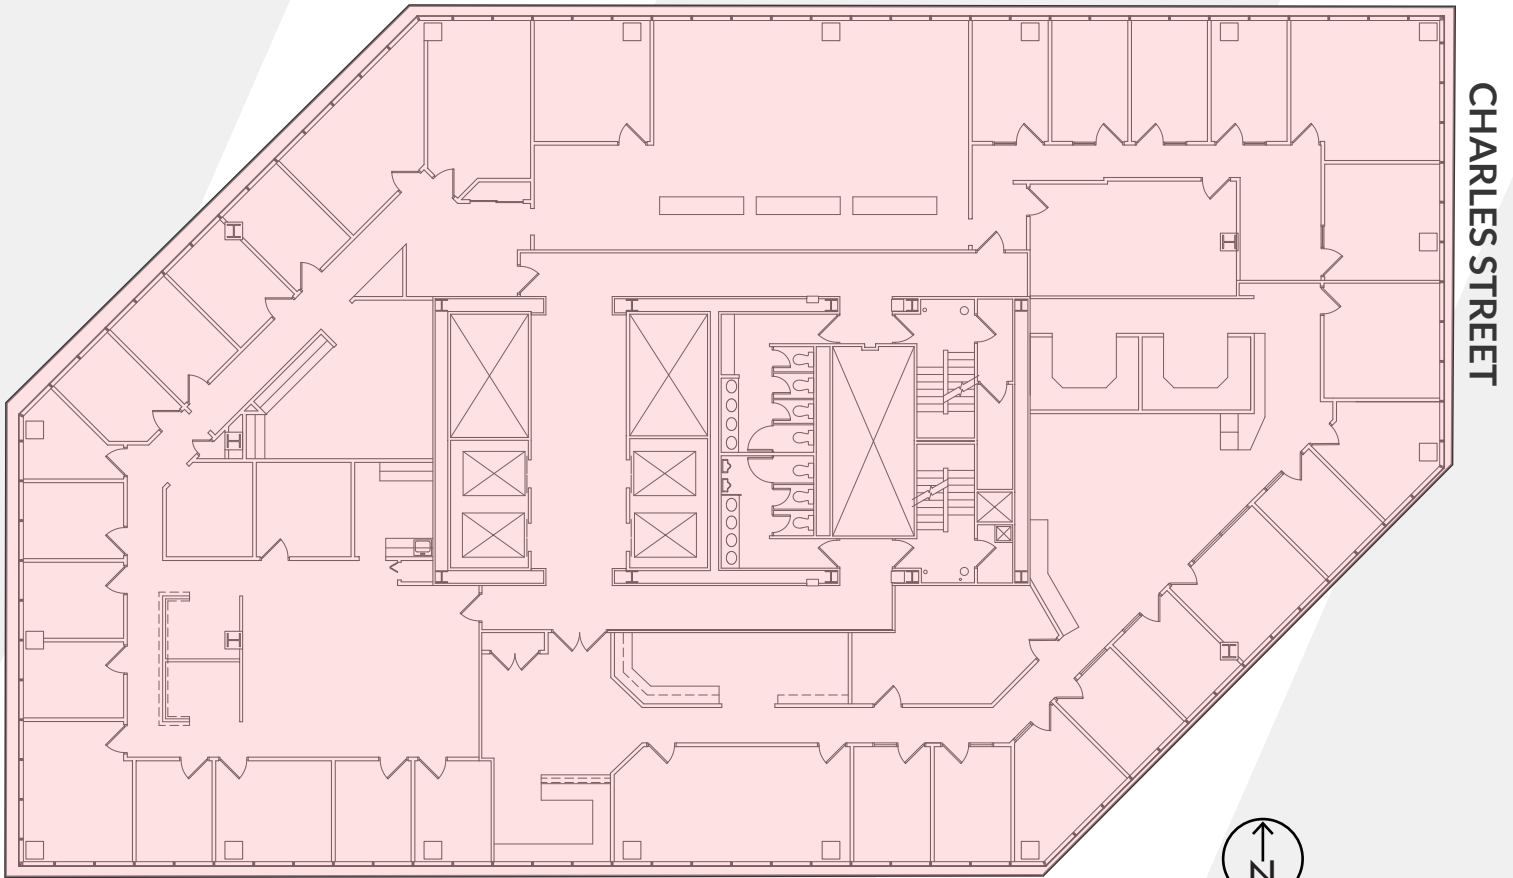

36

SOUTH CHARLES

FLOOR PLANS

19th FLOOR

Vacant - Suite 1900
13,040 SF

CHARLES STREET

LOMBARD STREET

Diversified Management Plus