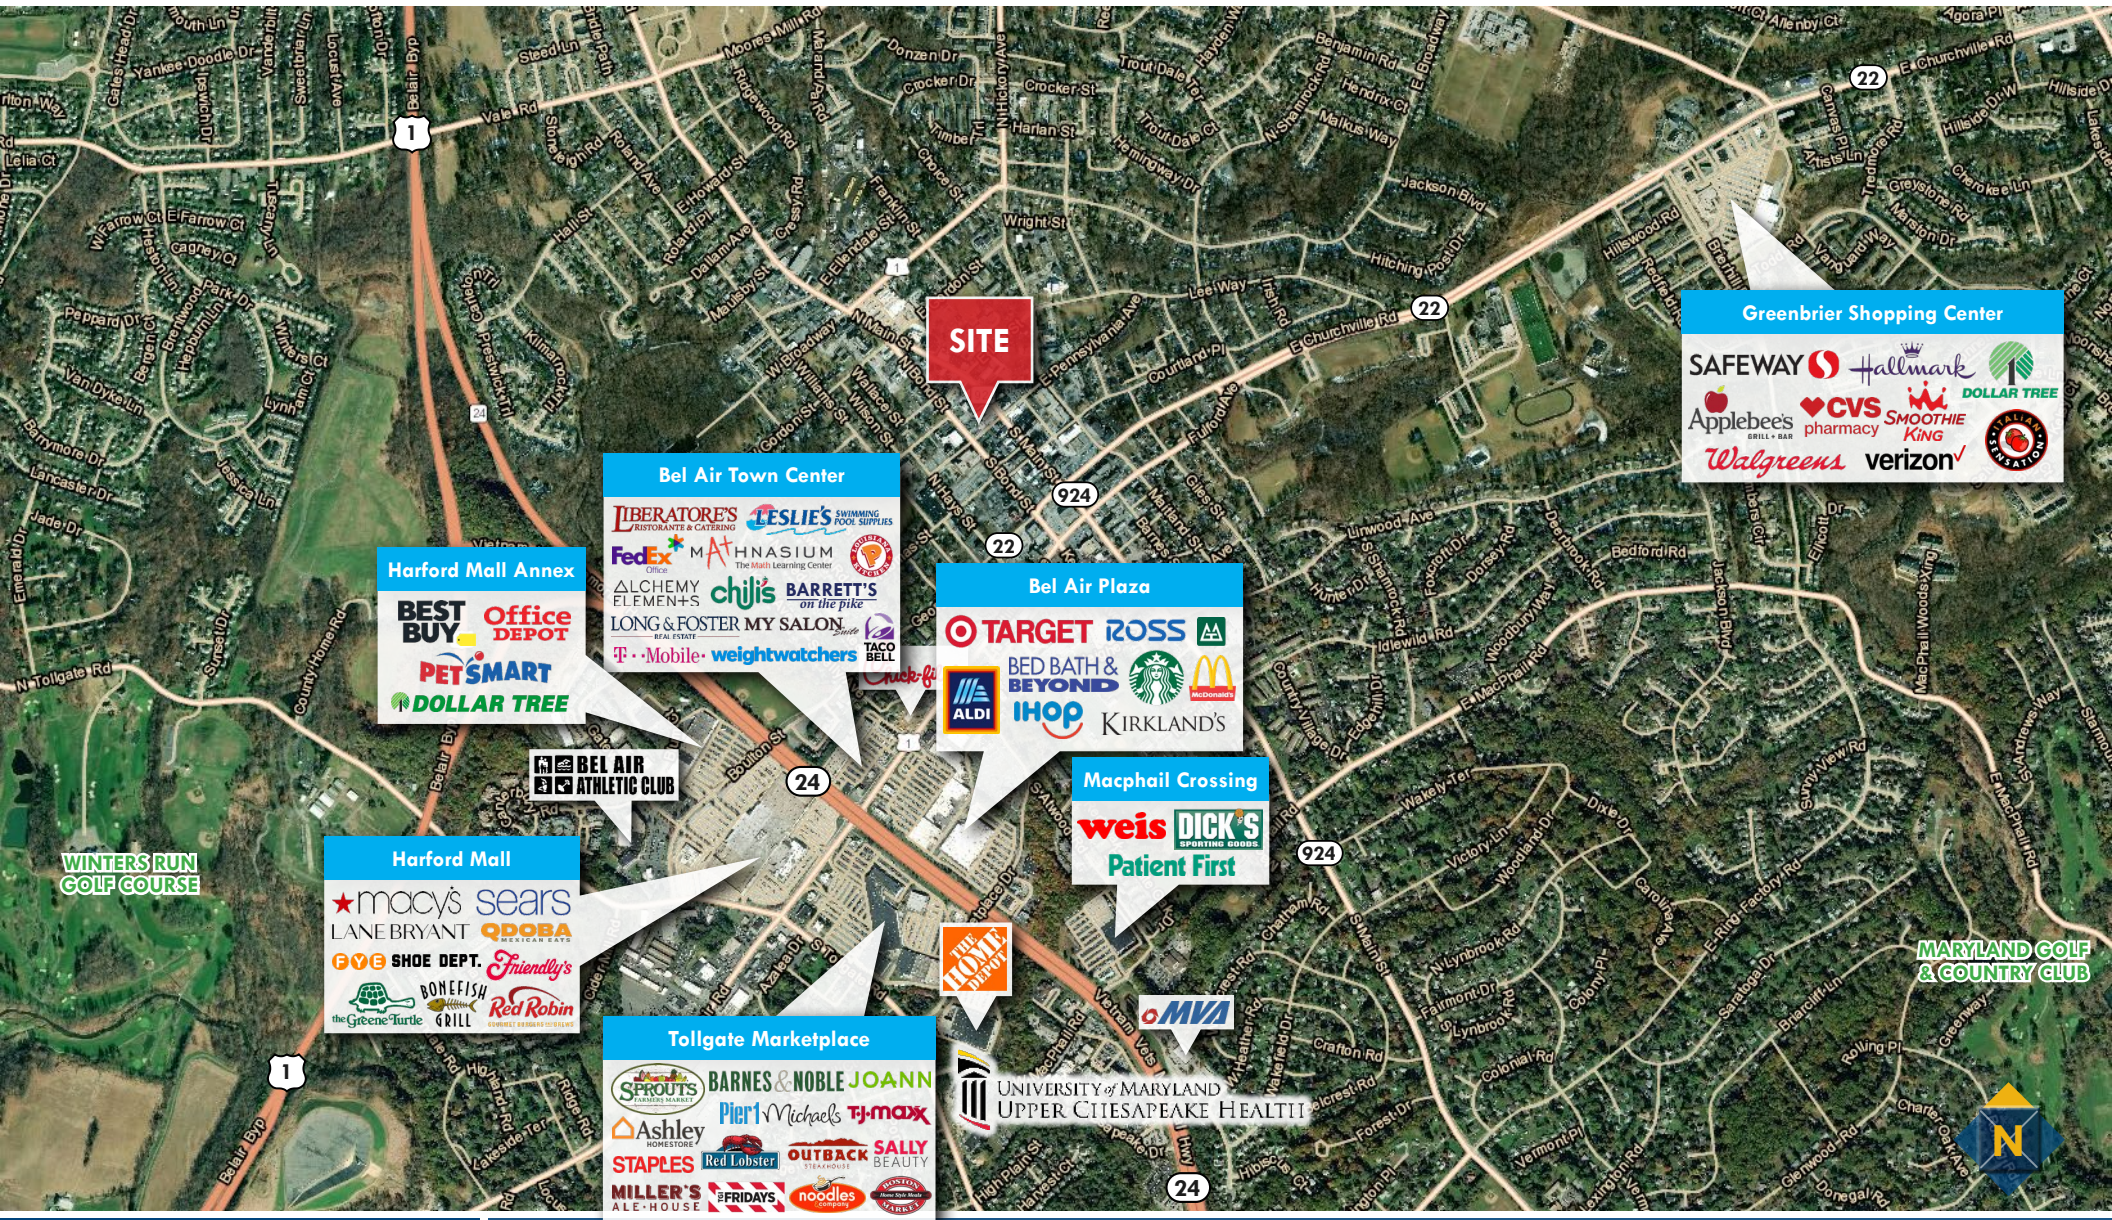

TRADE AREA

22 W PENNSYLVANIA AVENUE | BEL AIR, MARYLAND 21014

Greenbrier Shopping Center

SAFeway | Hallmark | DOLLAR TREE
 Applebee's | CVS pharmacy | SMOOTHIE KING
 Walgreens | verizon | PIZZA HUT

Bel Air Town Center

LIBERATORE'S RESTAURANTE & CATERING | LESLIE'S SWIMMING POOL SUPPLIES
 FedEx | ATHNASIUM The Math Learning Center
 ALCHEMY ELEMENTS | chijis on the pike | BARRETT'S
 LONG & FOSTER MY SALON | TACO BELL | weightwatchers

Harford Mall Annex

BEST BUY | Office DEPOT
 PETSMART | DOLLAR TREE

Bel Air Plaza

TARGET ROSS | ALDI | IHOP | KIRKLAND'S
 BED BATH & BEYOND | Starbucks | McDonald's

Macphail Crossing

weis | DICK'S SPORTING GOODS | Patient First

Harford Mall

macy's | sears | LANE BRYANT | QDOBA
 GYE SHOE DEPT. | Friendly's | BONEFISH GRILL | Red Robin

Tollgate Marketplace

SPROUTS | BARNES & NOBLE | JOANN | Pier1 | Michaels | TJ-maxx
 Ashley HOMESTORE | Red Lobster | OUTBACK STEAKHOUSE | SALLY BEAUTY
 MILLER'S ALE-HOUSE | FRIDAYS | noodles | SWEET TREATS