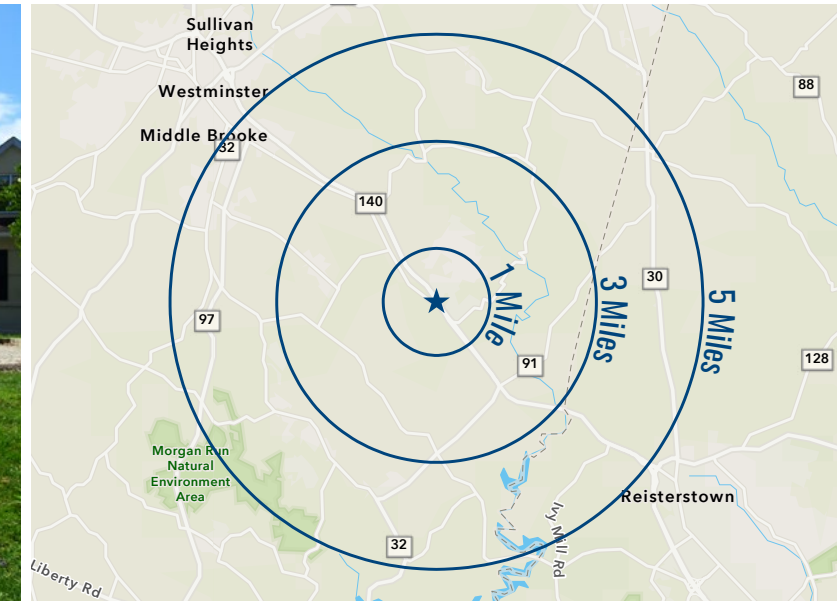

# 2333 BALTIMORE BOULEVARD

FINKSBURG, MARYLAND 21048

## TRAFFIC COUNT

40,701 AADT (Balt. Blvd/Rt. 140)

## HIGHLIGHTS

- ▶ Located on a visible signalized intersection
- ▶ Newly updated with combination of private offices and conference rooms
- ▶ Abundance of parking
- ▶ 40,000 plus daily traffic count