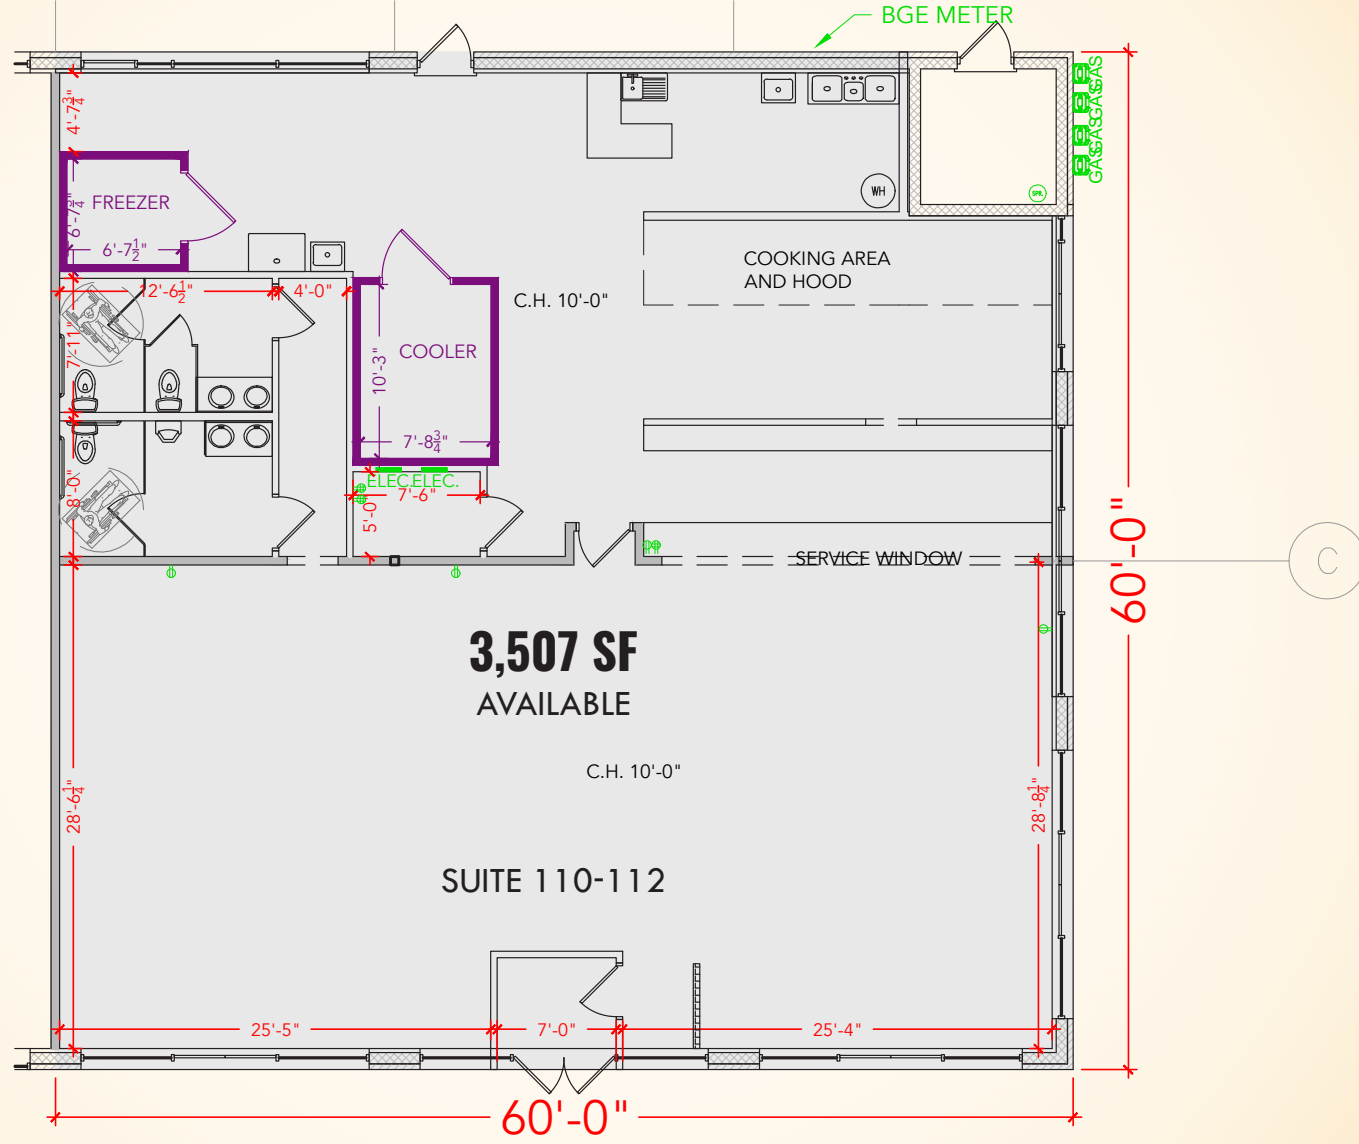

FOR LEASE

Howard County, Maryland

FLOOR PLAN

COLUMBIA CORPORATE PARK 100 | 6000-6010 UNIVERSITY BOULEVARD | ELLICOTT CITY, MARYLAND 21043

In partnership with
merritt
PROPERTIES

MACKENZIE
RETAIL

Tom Fidler | Executive Vice President & Principal
☎ 410.494.4860 ✉ tfidler@mackenziecommercial.com
MacKenzie Commercial Real Estate Services, LLC • 410-821-8585 • 2328 W. Joppa Road, Suite 200 | Lutherville-Timonium, Maryland 21093 • www.MACKENZIECOMMERCIAL.com