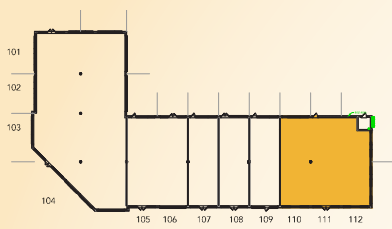

FOR LEASE

Howard County, Maryland

FLOOR PLAN

COLUMBIA CORPORATE PARK 100 | 6000-6010 UNIVERSITY BOULEVARD | ELLICOTT CITY, MARYLAND 21043

In partnership with
merritt
PROPERTIES

MACKENZIE
RETAIL

Tom Fidler | Executive Vice President & Principal
☎ 410.494.4860 ✉ tfidler@mackenziecommercial.com
MacKenzie Commercial Real Estate Services, LLC • 410-821-8585 • 2328 W. Joppa Road, Suite 200 | Lutherville-Timonium, Maryland 21093 • www.MACKENZIECOMMERCIAL.com