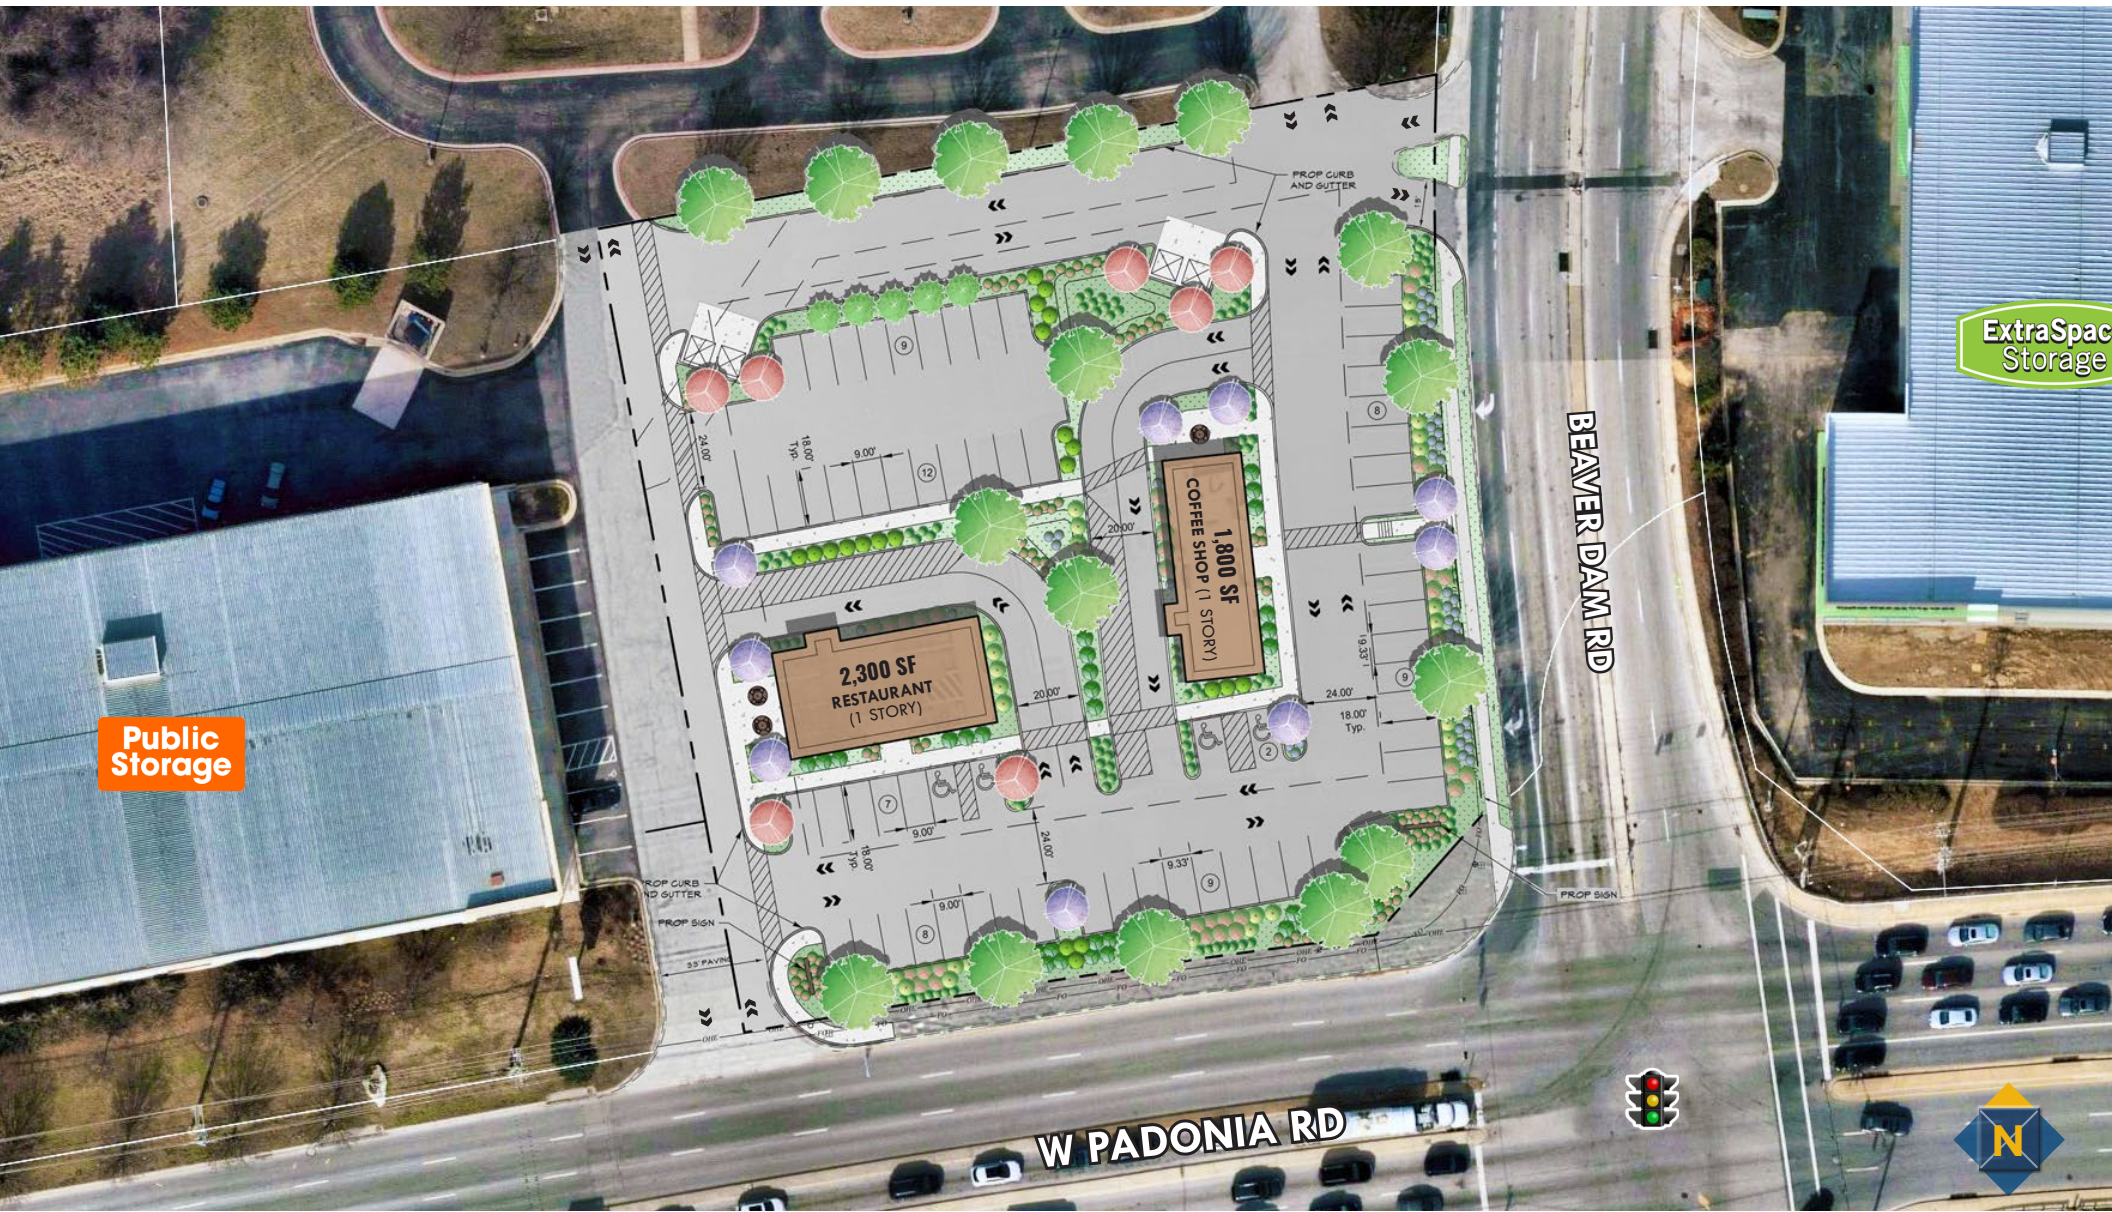

FOR LEASE

Baltimore County, MD

CONCEPTUAL SITE PLAN

400 W. PADONIA ROAD | LUTHERVILLE-TIMONIUM, MARYLAND 21093

Public Storage

ExtraSpac Storage

BEAVER DAM RD

W PADONIA RD