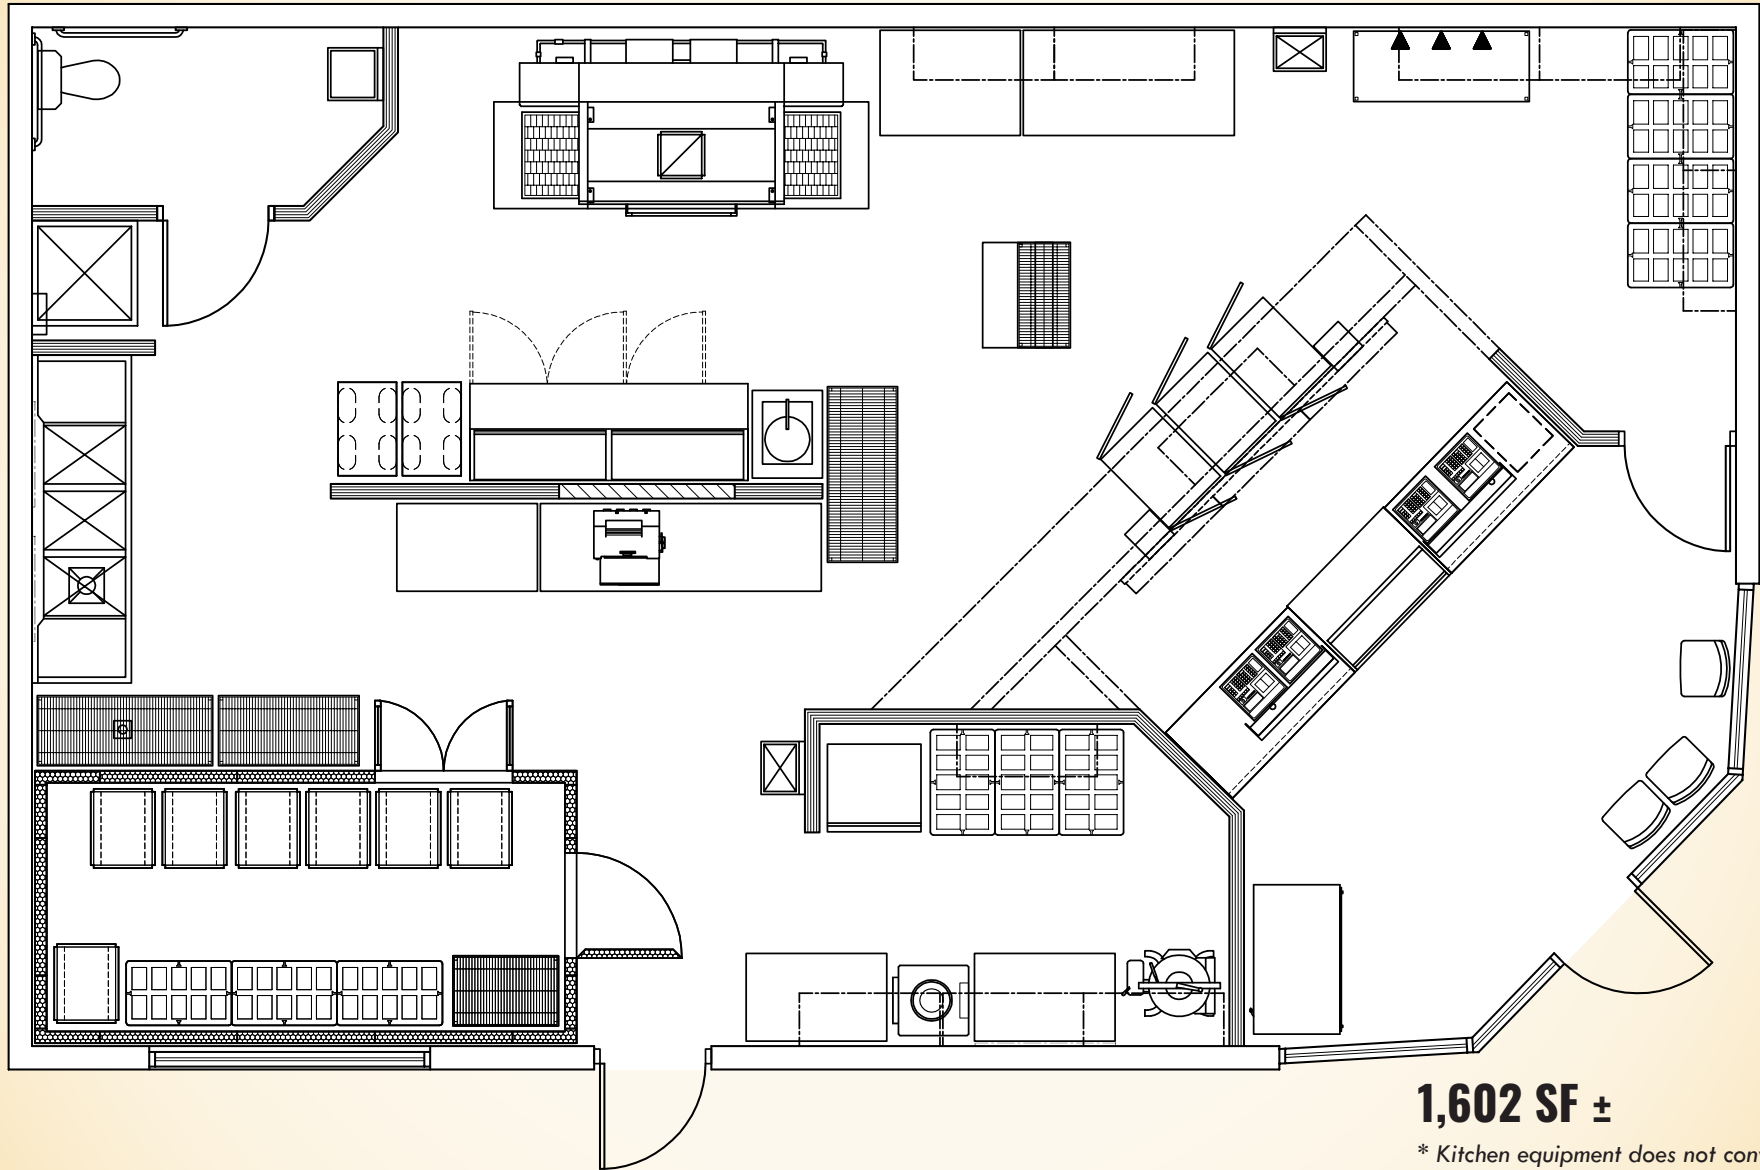

FOR SALE

Baltimore City, Maryland

FLOOR PLAN

4226 HARFORD ROAD | BALTIMORE, MARYLAND 21214

1,602 SF ±

** Kitchen equipment does not convey with sale.*