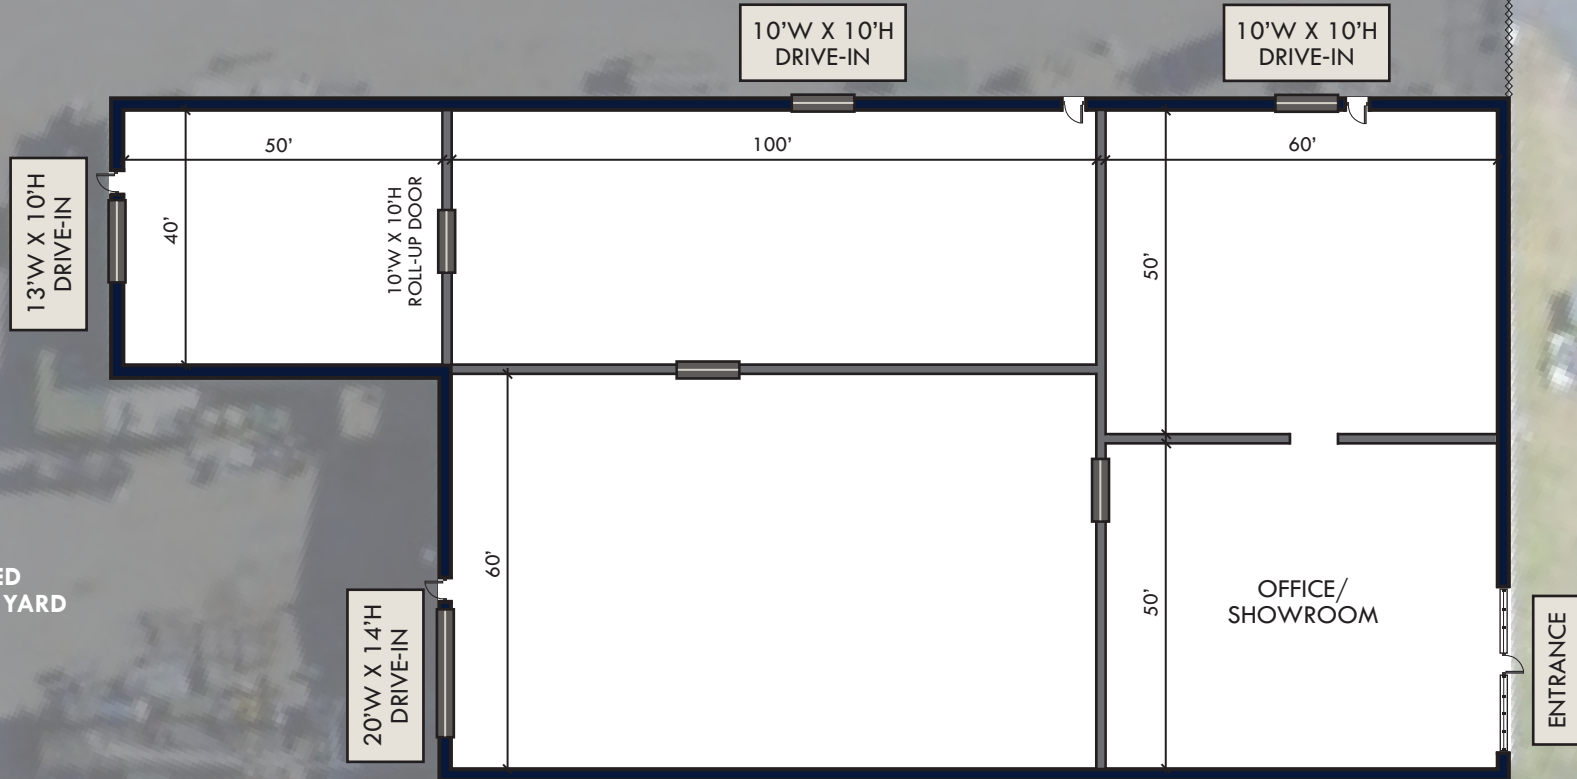

# FLOOR PLAN

451 MARSTELLER ROAD | NEW PARK, PENNSYLVANIA 17352

Note: Measurements are approximate. Drawing not to scale.