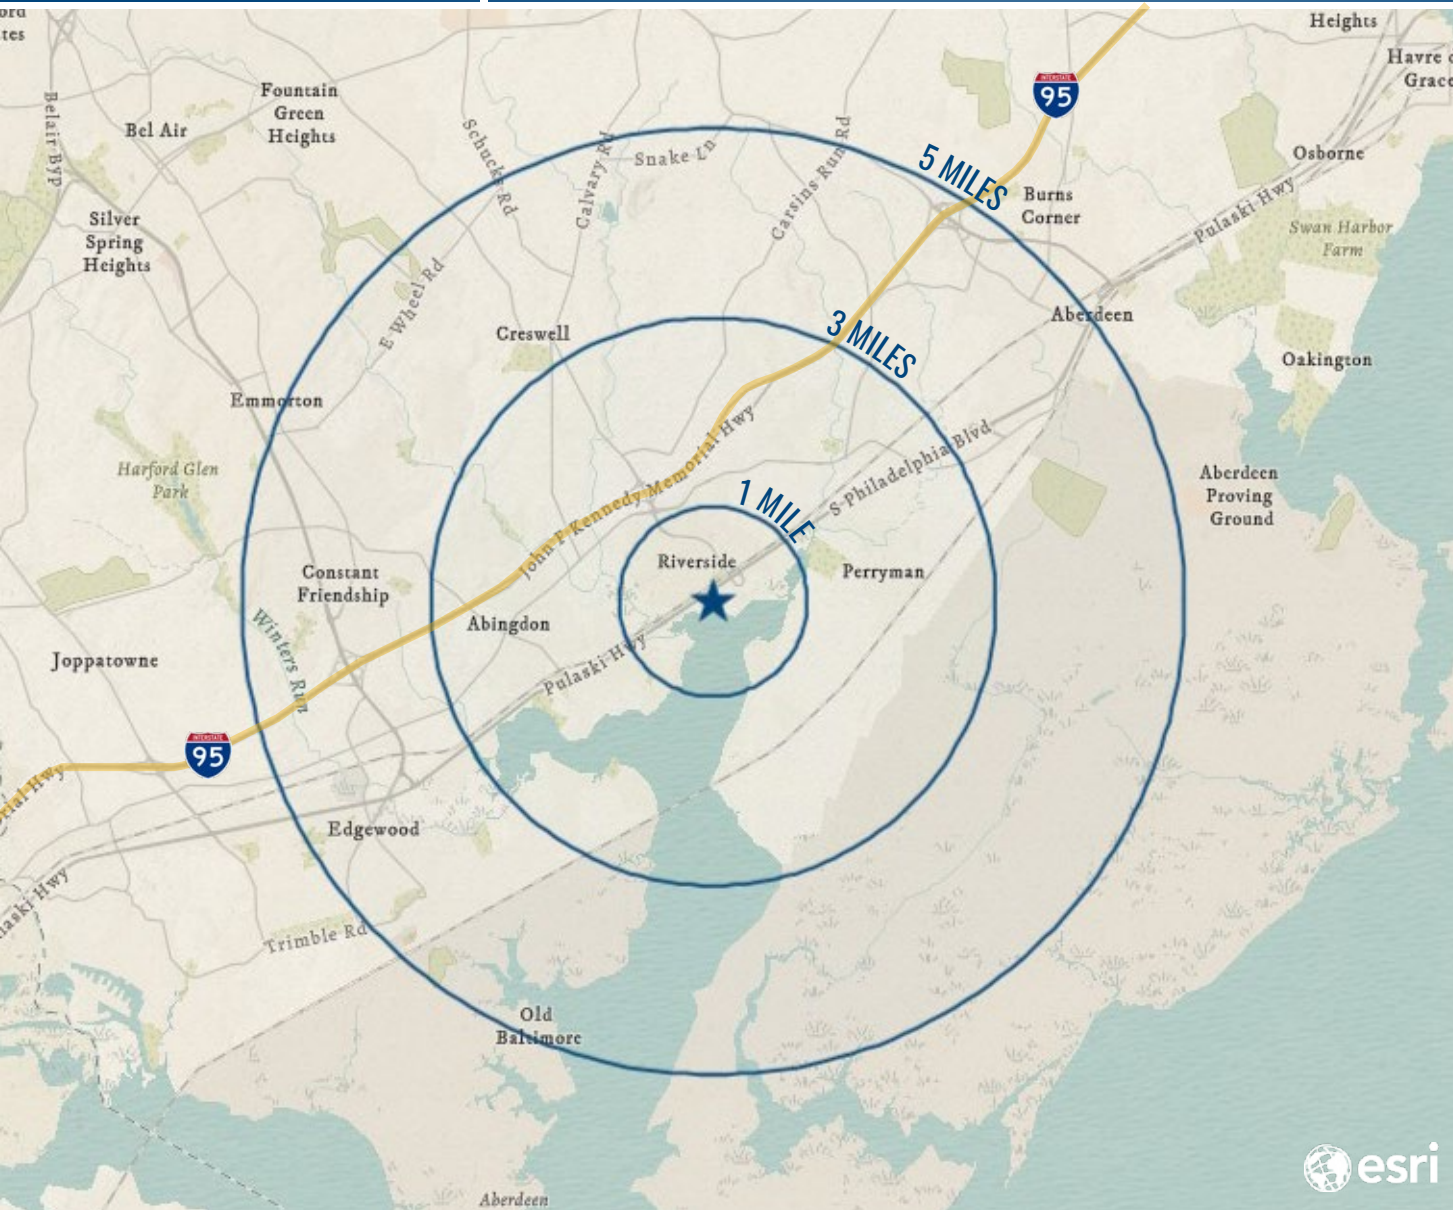

FOR LEASE

Harford County, Maryland

DEMOGRAPHICS

WATER'S EDGE CORPORATE CENTER | 4692, 4694 & 4696 MILLENNIUM DRIVE | BELCAMP, MARYLAND 21017

TOTAL POPULATION

5,459	24,616	77,616
1 MILE	3 MILE	5 MILE

TOTAL DAYTIME POPULATION

5,861	22,479	73,267
1 MILE	3 MILE	5 MILE

POPULATION 16+ EMPLOYED

95.6%	95.6%	95.3%
1 MILE	3 MILE	5 MILE

MEDIAN AGE

37.1	37.2	37.4
1 MILE	3 MILE	5 MILE

AVERAGE HOUSEHOLD INCOME

\$97,209	\$109,687	\$103,512
1 MILE	3 MILE	5 MILE