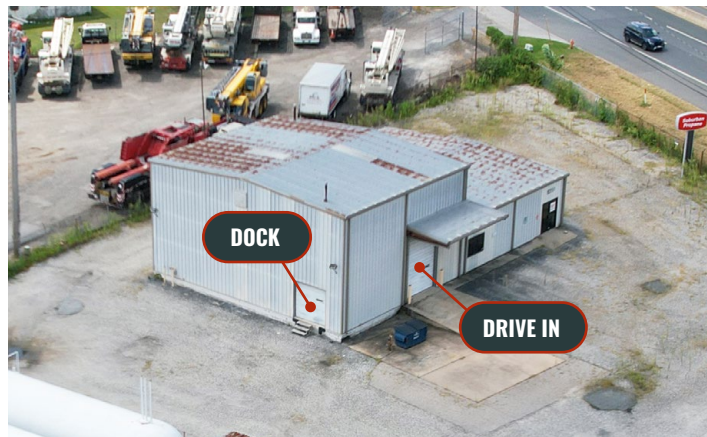

AVAILABLE

4,000 sf ±

- » Office: 1,950 sf ±
- » Warehouse: 2,050 ±

LOT SIZE

.5 Acres ±

ZONING

ML AS (Manufacturing, Light)
[Automotive Service Overlay]

LOADING

- 1 Drive In (Side)
- 1 Dock (Rear)

RENTAL RATE

Negotiable

HIGHLIGHTS

- ▶ High visibility location with over 200 ft. of frontage on heavily trafficked Pulaski Hwy (38,951 vehicles per day)
- ▶ .5 Acre ± outdoor storage area
- ▶ Easy access to I-695 and I-95