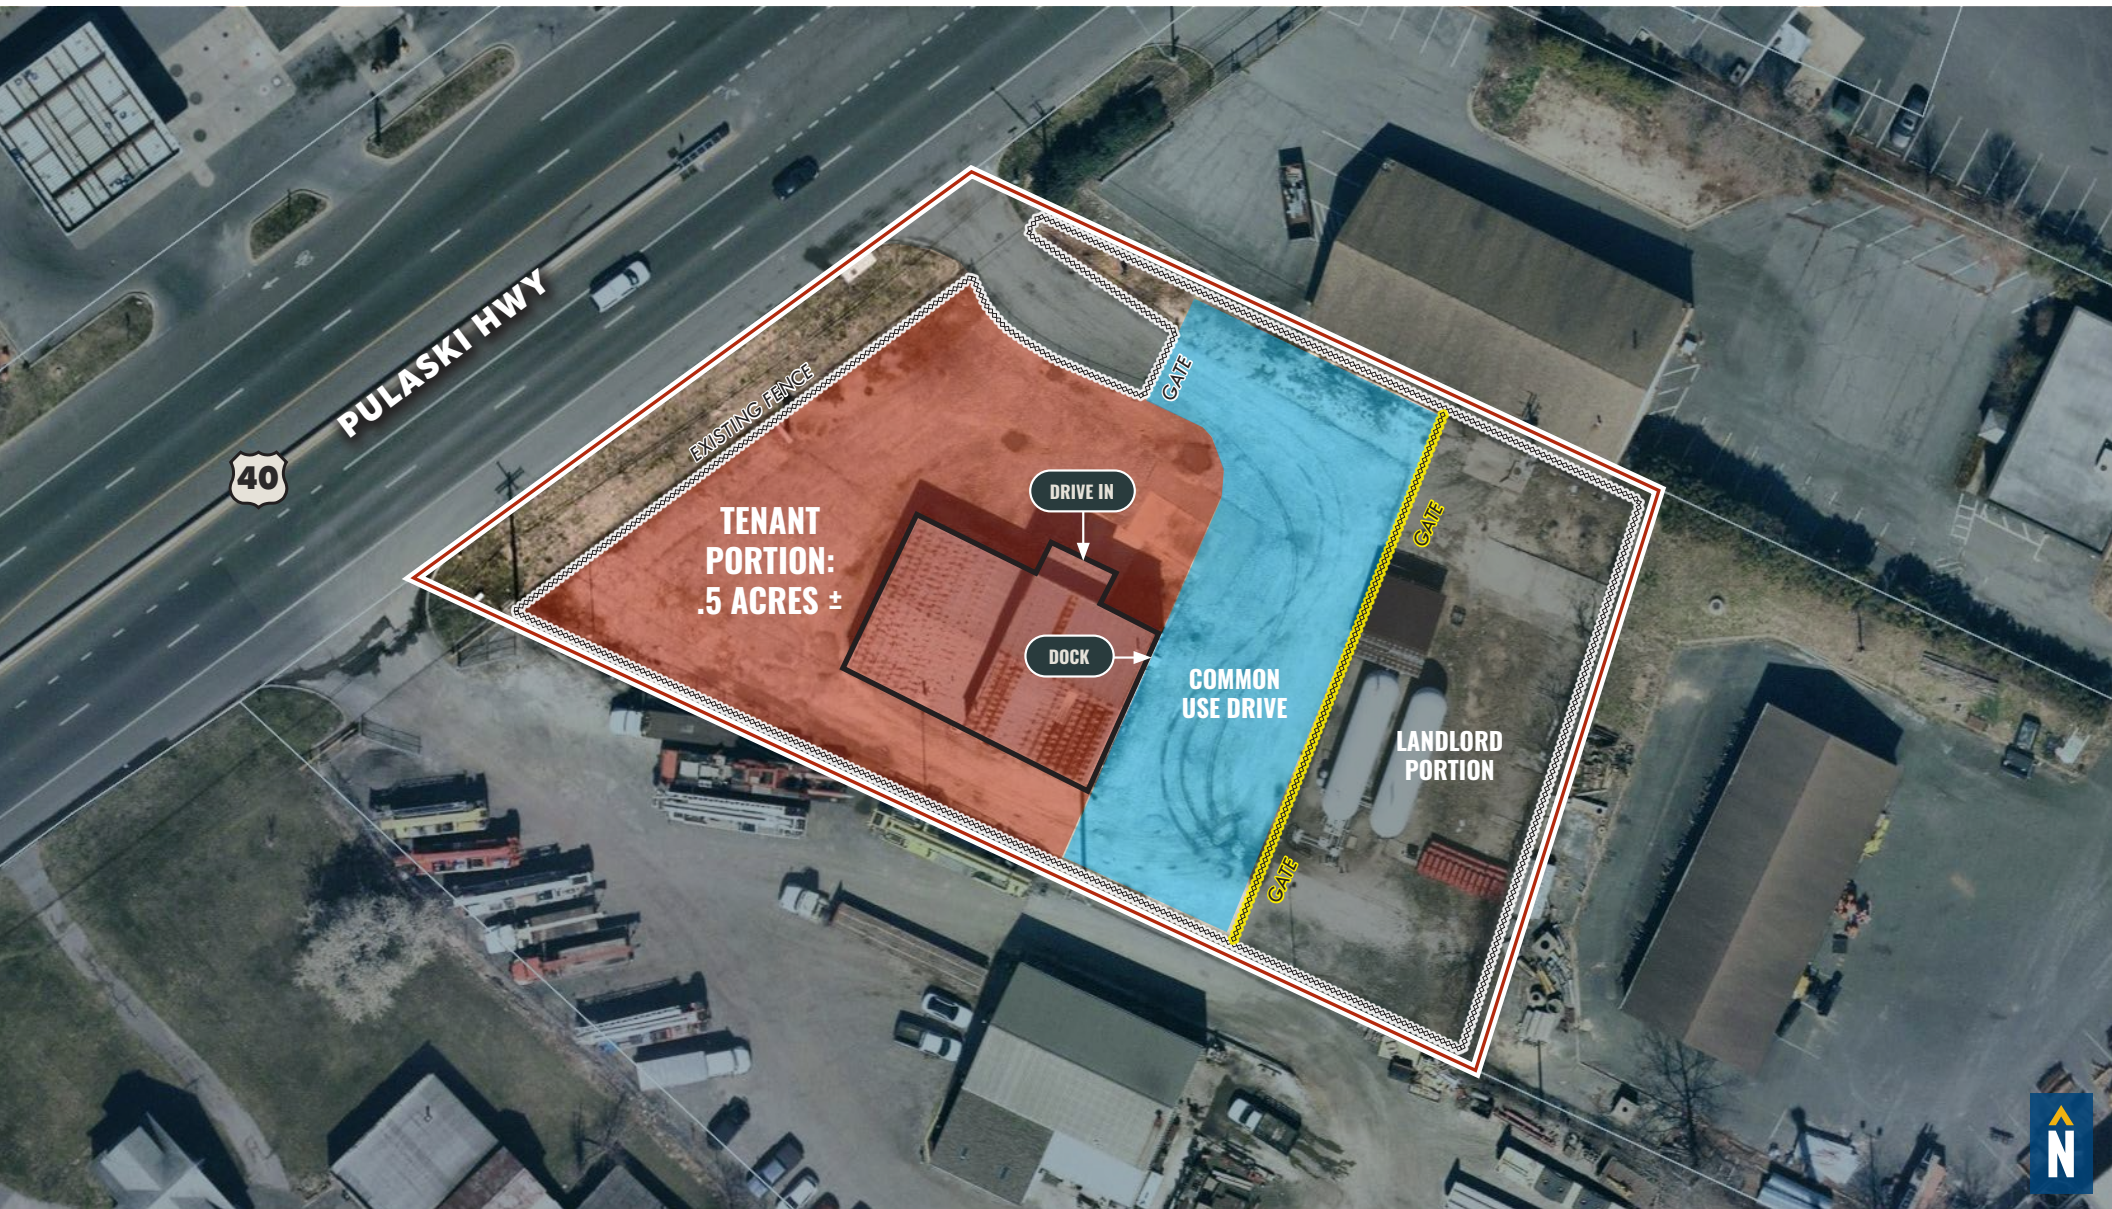

FOR LEASE

Baltimore County, MD

AERIAL

8351 PULASKI HIGHWAY | ROSEDALE, MARYLAND 21237