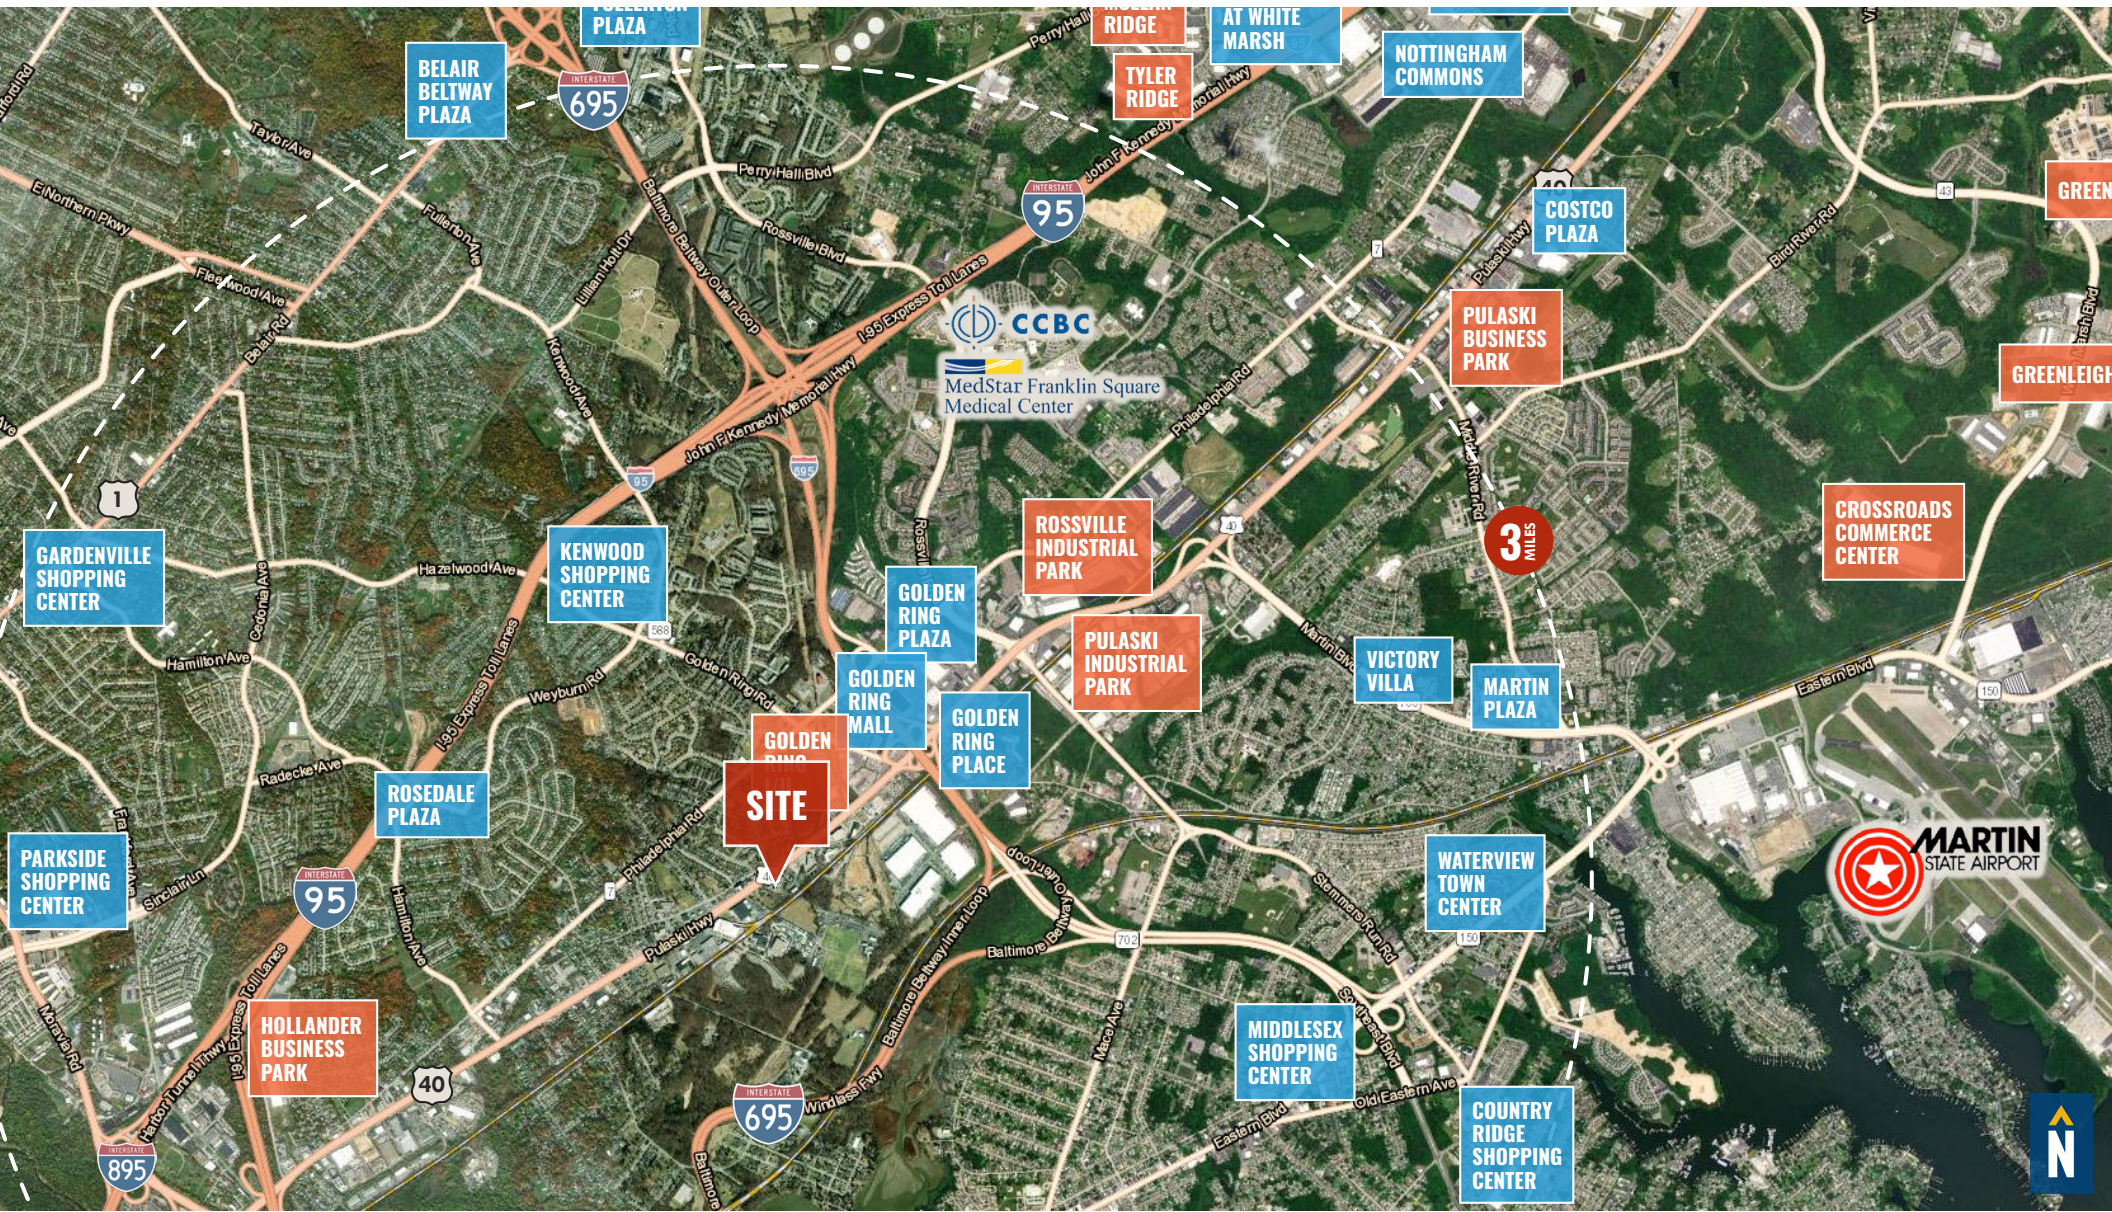

- 1 Drive In (Side)
- 1 Dock (Rear)

RENTAL RATE

Negotiable

HIGHLIGHTS

- ▶ High visibility location with over 200 ft. of frontage on heavily trafficked Pulaski Hwy (38,951 vehicles per day)
- ▶ .5 Acre ± outdoor storage area
- ▶ Easy access to I-695 and I-95

- INDUSTRIAL/BUSINESS PARK
- RETAIL CENTER

FOR LEASE

Baltimore County, MD

LOCATION

8351 PULASKI HIGHWAY | ROSEDALE, MARYLAND 21237

DISTANCE TO...

MAJOR CITIES:	MILES:	DRIVE TIME:
BALTIMORE, MD	7.3	23 MIN.
WASHINGTON, DC	47.0	1 HR. 15 MIN.
PHILADELPHIA, PA	94.8	1 HR. 36 MIN.
RICHMOND, VA	157.0	3 HRS. 7 MIN.

TRANSPORTATION POINTS OF INTEREST:

SEAGIRT MARINE TERMINAL	8.7	15 MIN.
DUNDALK MARINE TERMINAL	9.4	16 MIN.
FAIRFIELD MARINE TERMINAL	13.4	17 MIN.
BWI AIRPORT	18.1	21 MIN.

DENNIS BOYLE, SIOR

SENIOR VICE PRESIDENT