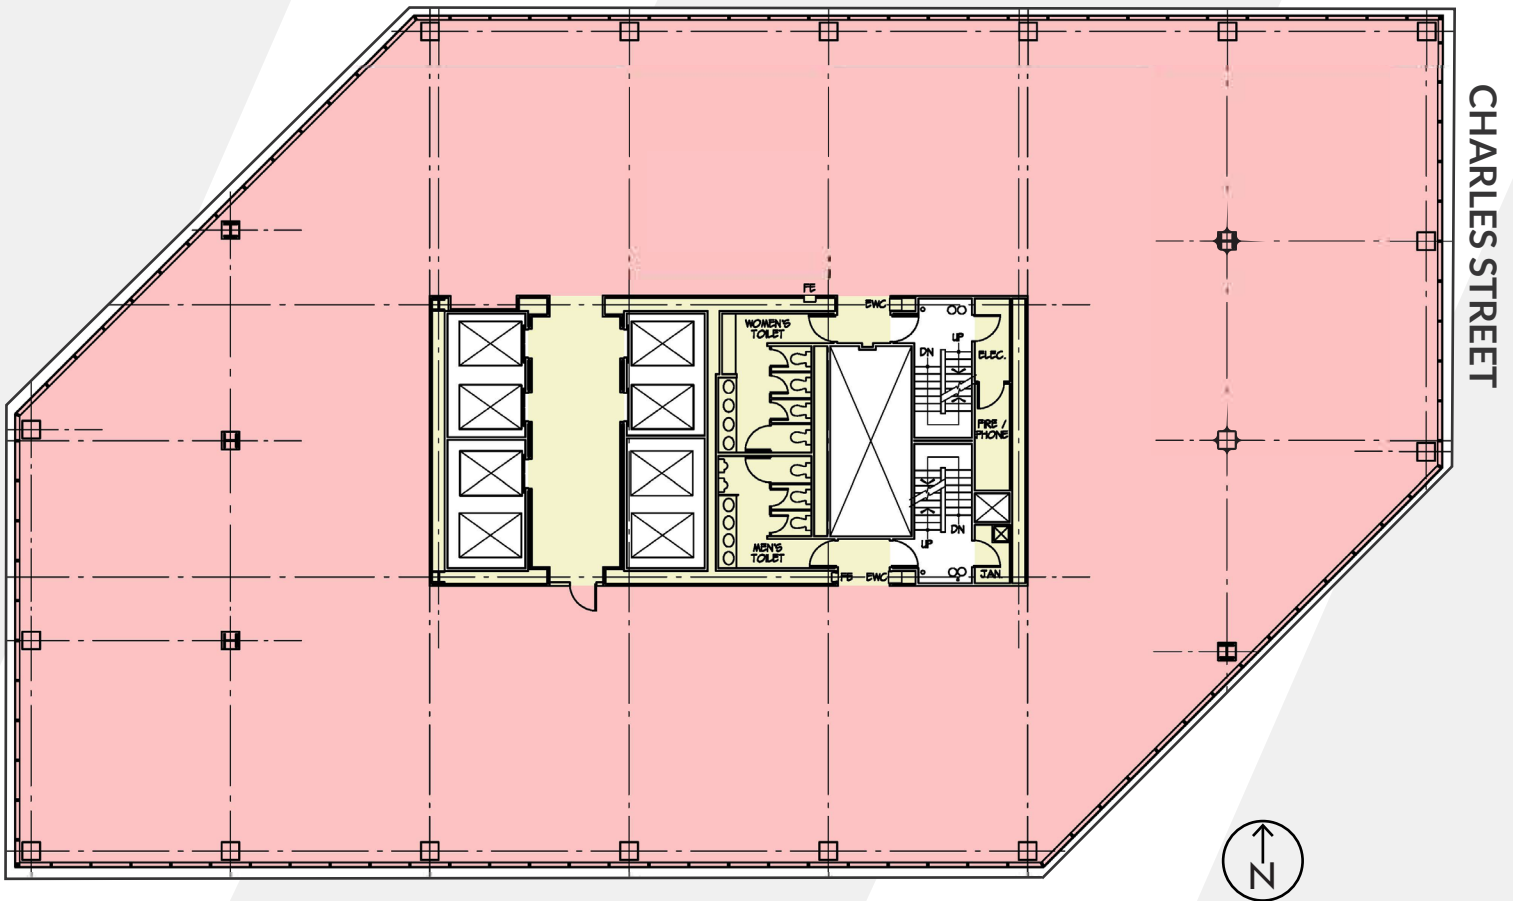

36

SOUTH CHARLES

FLOOR PLANS

8th FLOOR

Vacant - Suite 800
13,040 SF

CHARLES STREET

LOMBARD STREET