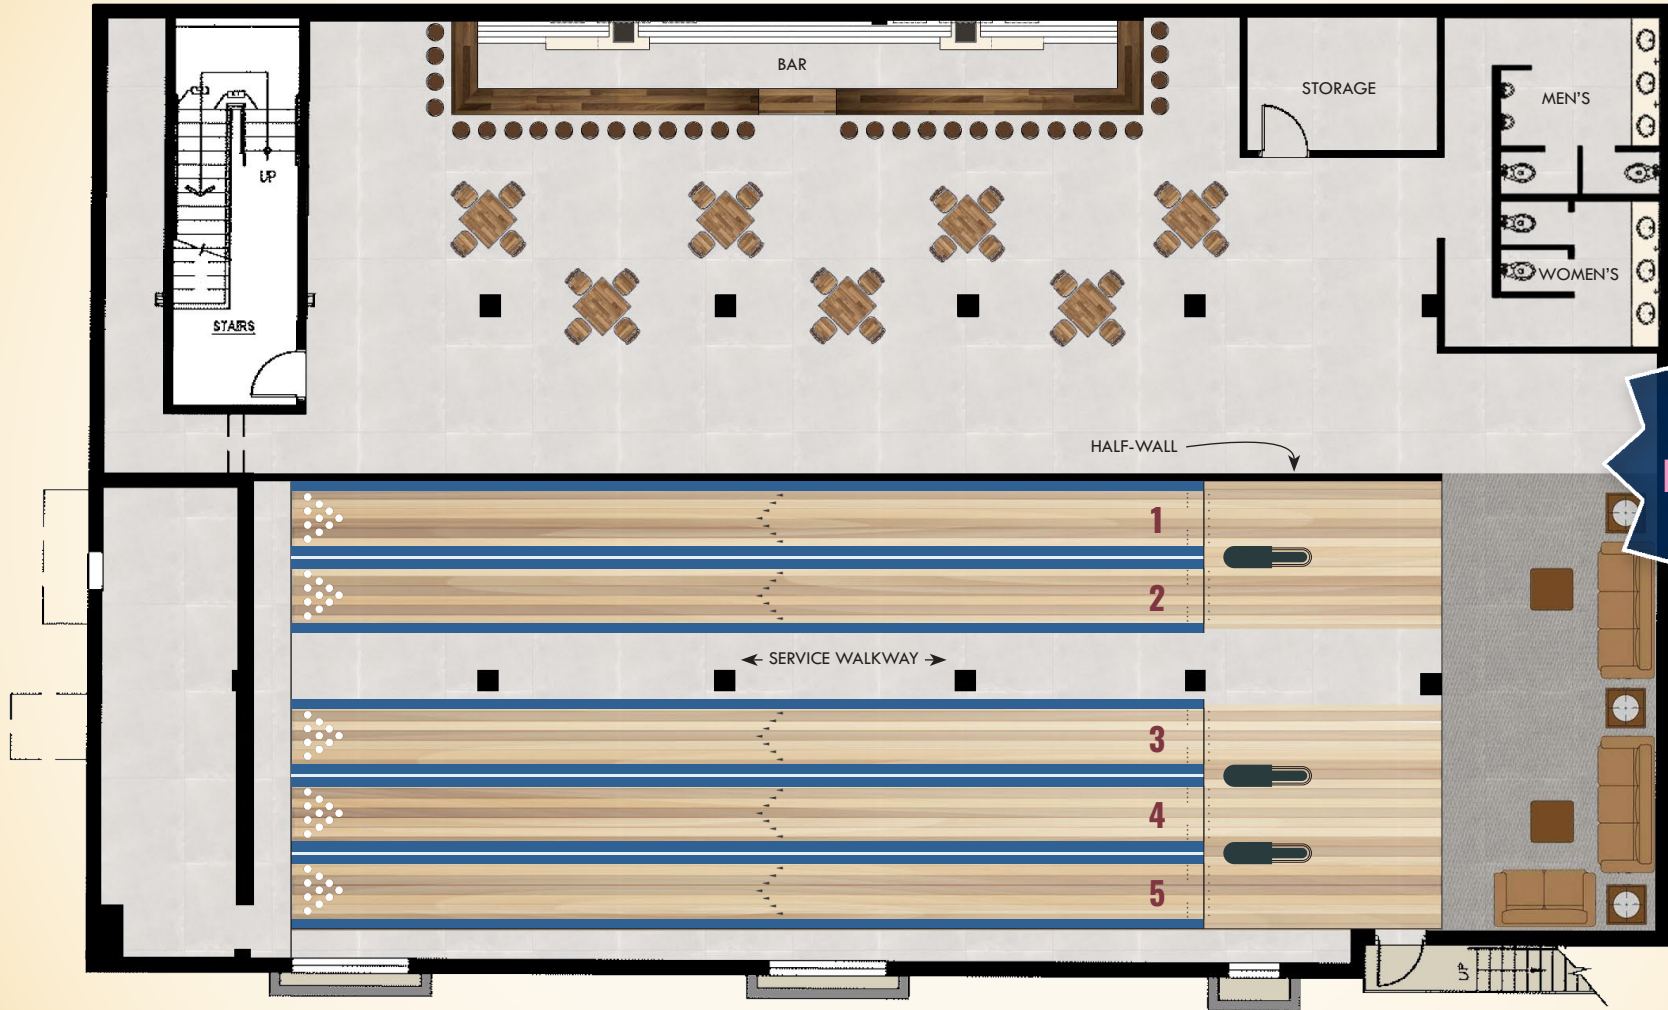

FOR LEASE

Baltimore City, Maryland

FLOOR PLAN: BASEMENT

914 W. 36TH STREET | BALTIMORE, MARYLAND 21211

**CONCEPTUAL
BOWLING ALLEY
CONCEPT**