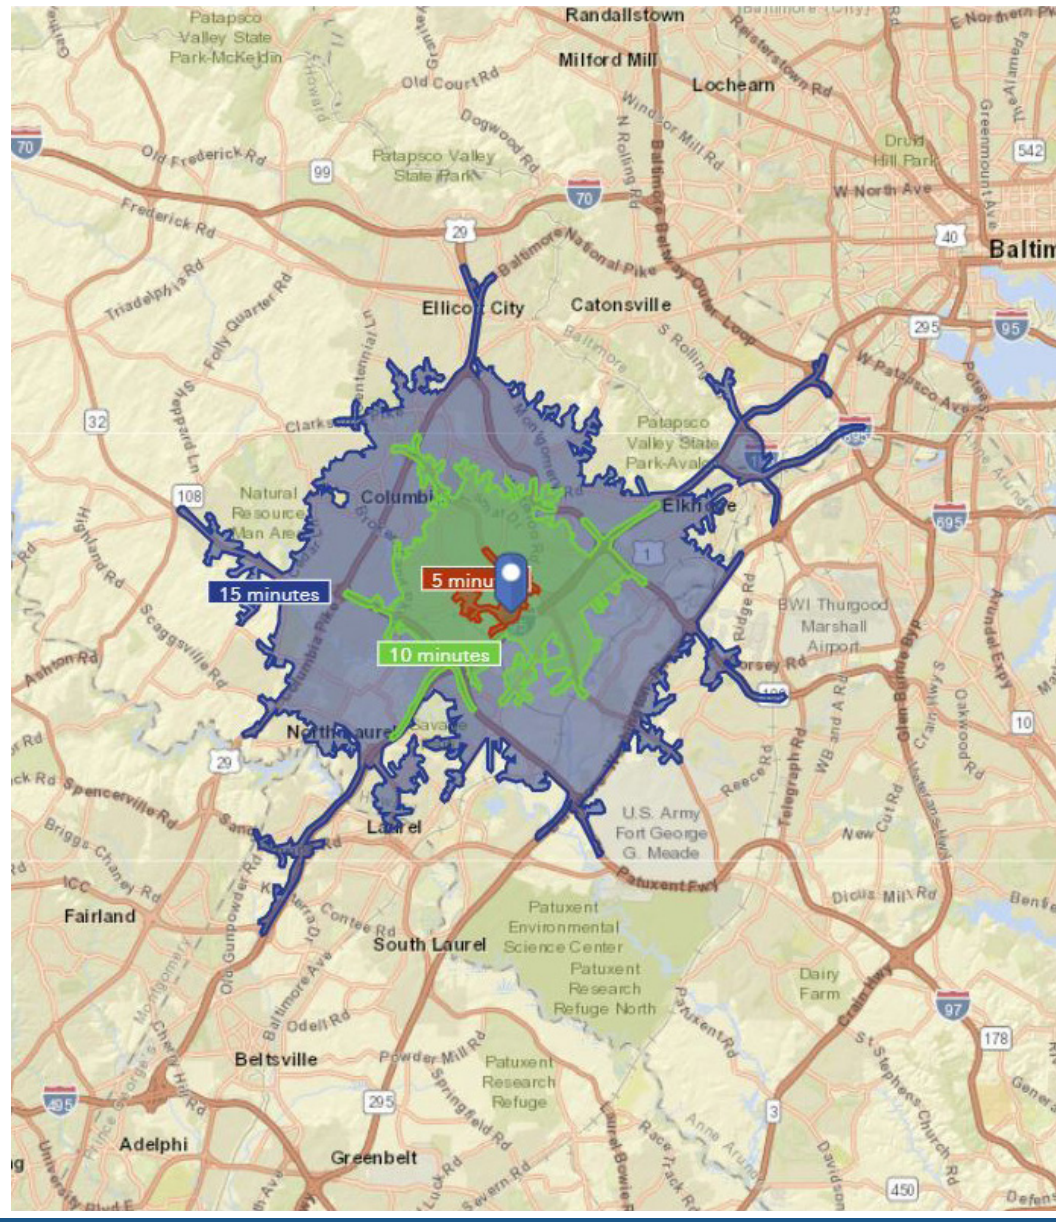

SUBLEASE

Howard County, Maryland

LOCATION/DRIVE TIMES

7035 ALBERT EINSTEIN DRIVE | COLUMBIA, MARYLAND 21046

MACKENZIE

COMMERCIAL REAL ESTATE SERVICES, LLC

Matthew Curran | Senior Real Estate Advisor

410.573.3203

mcurran@mackenziecommercial.com

No warranty or representation, expressed or implied, is made as to the accuracy of the information contained herein, and same is submitted subject to errors, omissions, change of price, rental or other conditions, withdrawal without notice, and to any specific listing conditions imposed by our principals.