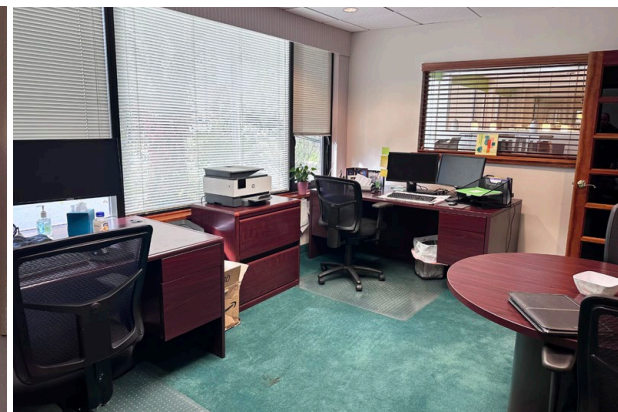

FOR SALE

Baltimore County, MD

INTERIOR PHOTOS

FAIRMOUNT GREEN | 600 FAIRMOUNT AVENUE | TOWSON, MARYLAND 21286