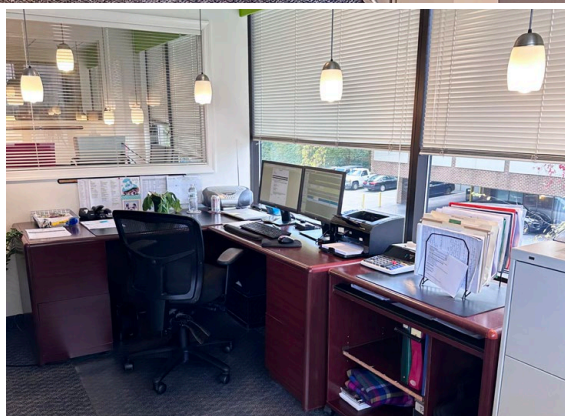

FOR SALE

Baltimore County, MD

INTERIOR PHOTOS

FAIRMOUNT GREEN | 600 FAIRMOUNT AVENUE | TOWSON, MARYLAND 21286