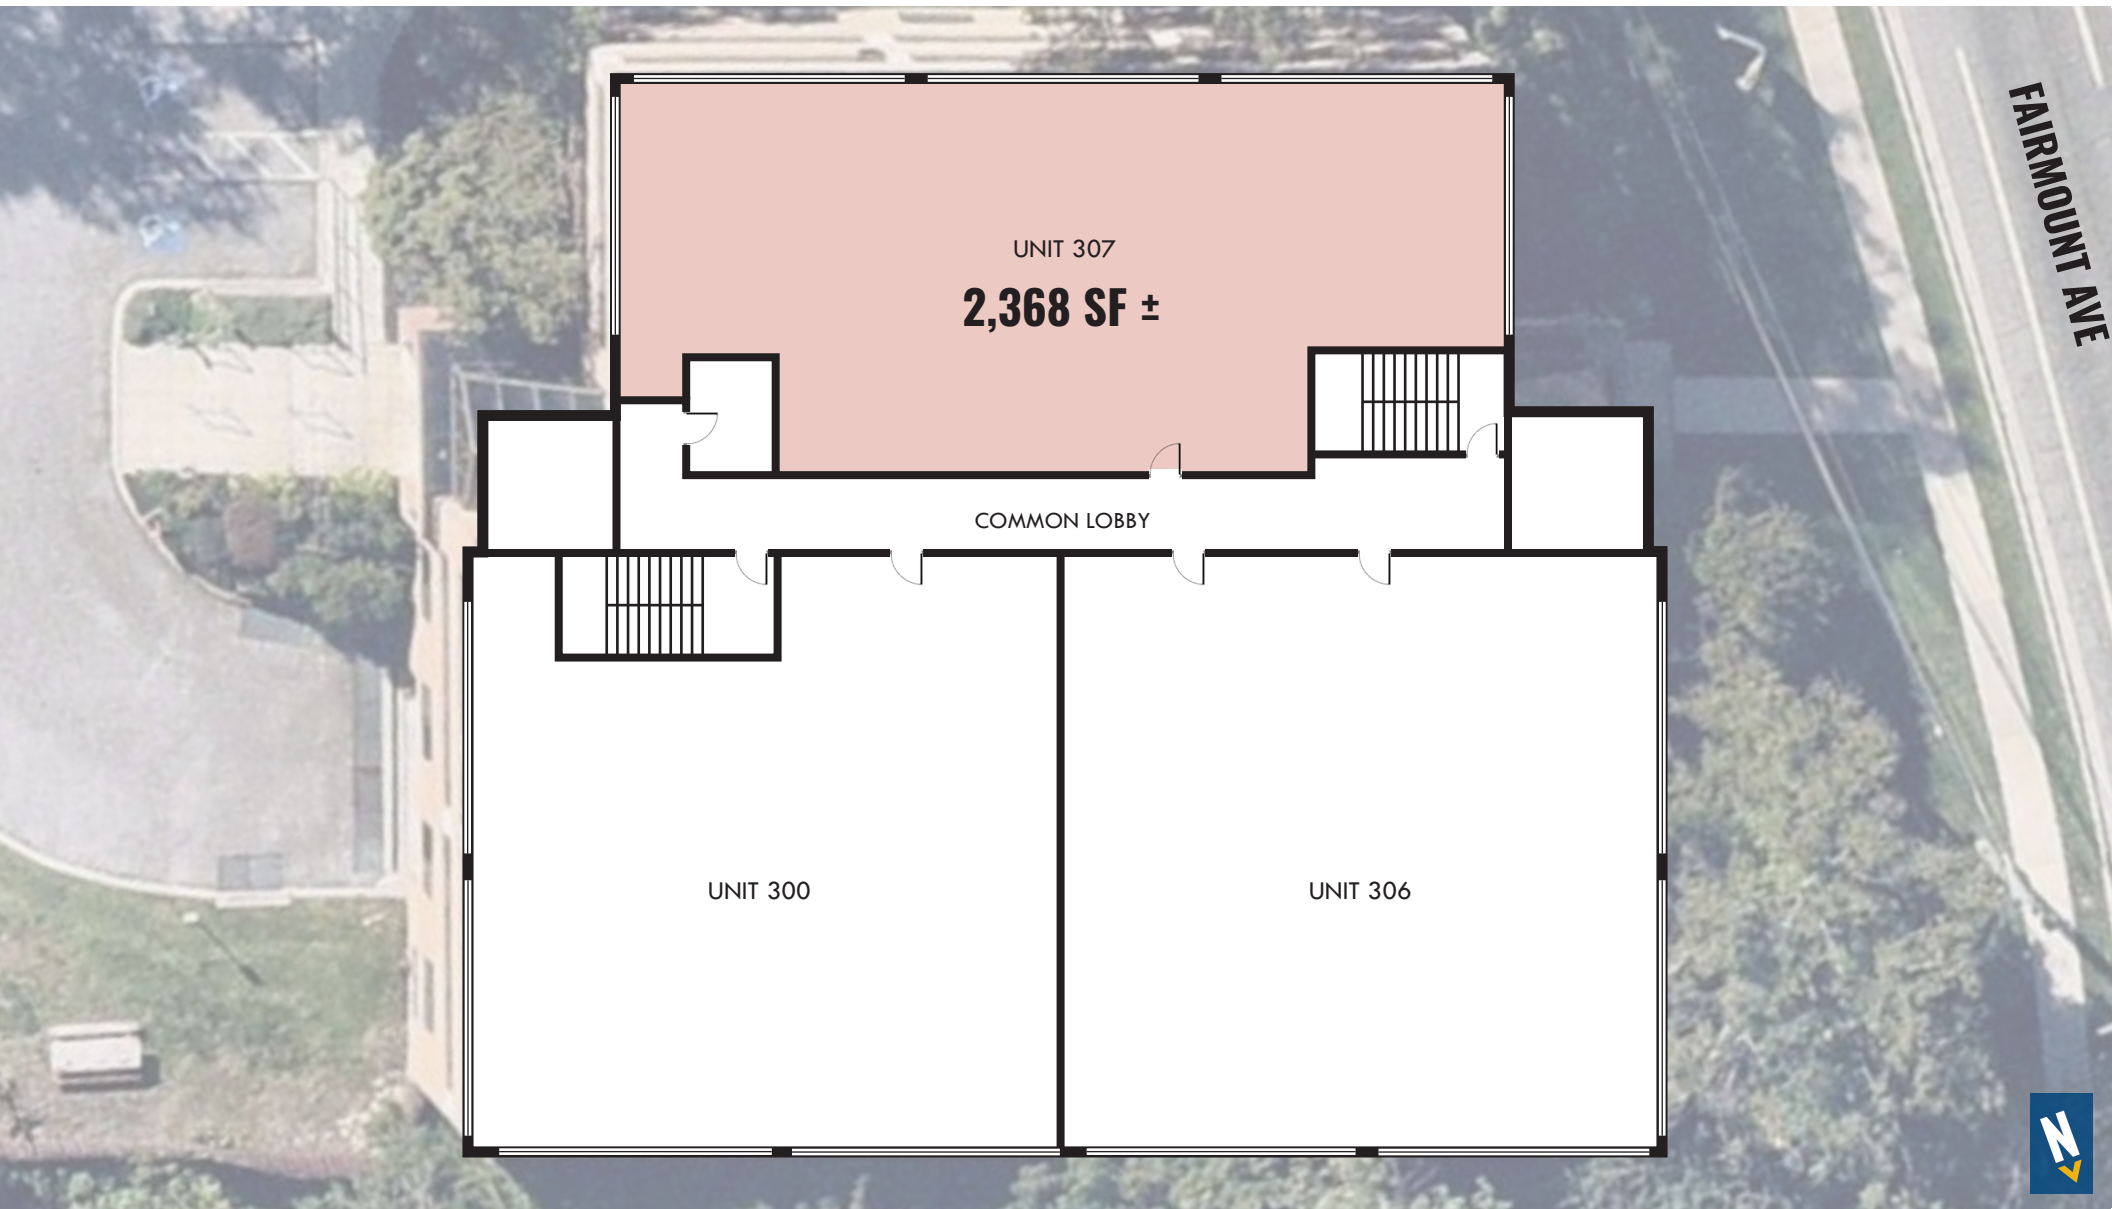

FOR SALE

Baltimore County, MD

FLOOR PLAN

FAIRMOUNT GREEN | 600 FAIRMOUNT AVENUE | TOWSON, MARYLAND 21286

FAIRMOUNT AVE