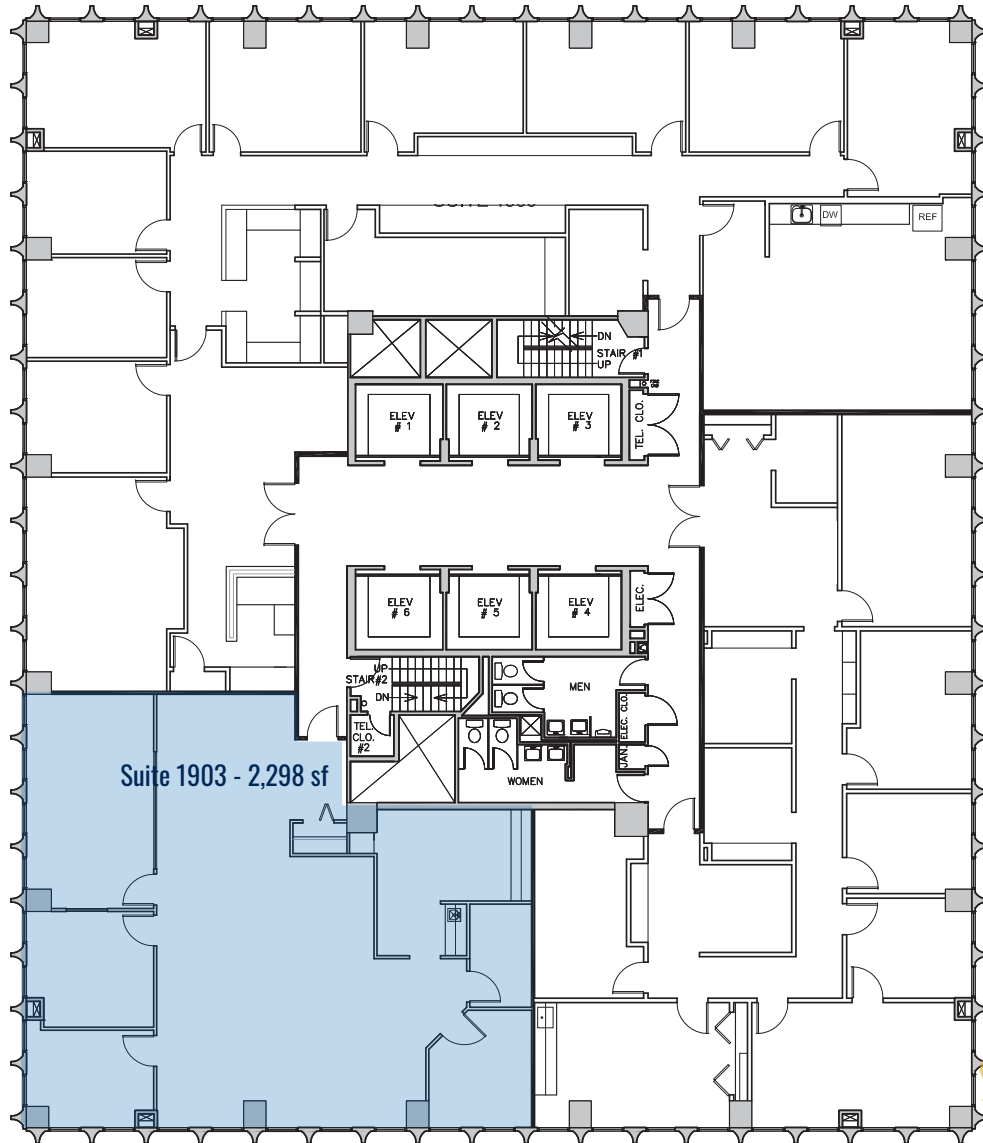

1ST FLOOR

Suite 101- 6,077 sf

2ND FLOOR

Suite 200 - 7,912 sf

3RD FLOOR

Suite 320 - 4,878 sf
Suite 330 - 1,525 sf
Total - 6,403 sf

7TH FLOOR

Suite 720 - 1,442 sf

12TH FLOOR

Suite 1202 - 928 sf

15TH FLOOR

Suite 1501 - 2,111 sf
Suite 1506 - 663 sf
Suite 1508 - 1,141 sf
Total 1,804 sf

16TH FLOOR

Suite 1640 - 1,194 sf
Suite 1650 - 1,300 sf
Suite 1660 - 1,072 sf
Total - 3,566 sf

17TH FLOOR

Suite 1717 - 2,166 sf
Suite 1730 - 1,514 sf
Total - 3,680 sf

18TH FLOOR

Suite 1801 - 2,445 sf

19TH FLOOR

Suite 1903 - 2,298 sf

21ST FLOOR

Suite 2103 - 973 sf

23RD FLOOR

Suite 2300 - 1,378 sf

24TH FLOOR

Suite 2406 - 1,333 sf

25TH FLOOR*

Suite 2500 - 9,670 sf

*Individual offices are approximate

26TH FLOOR