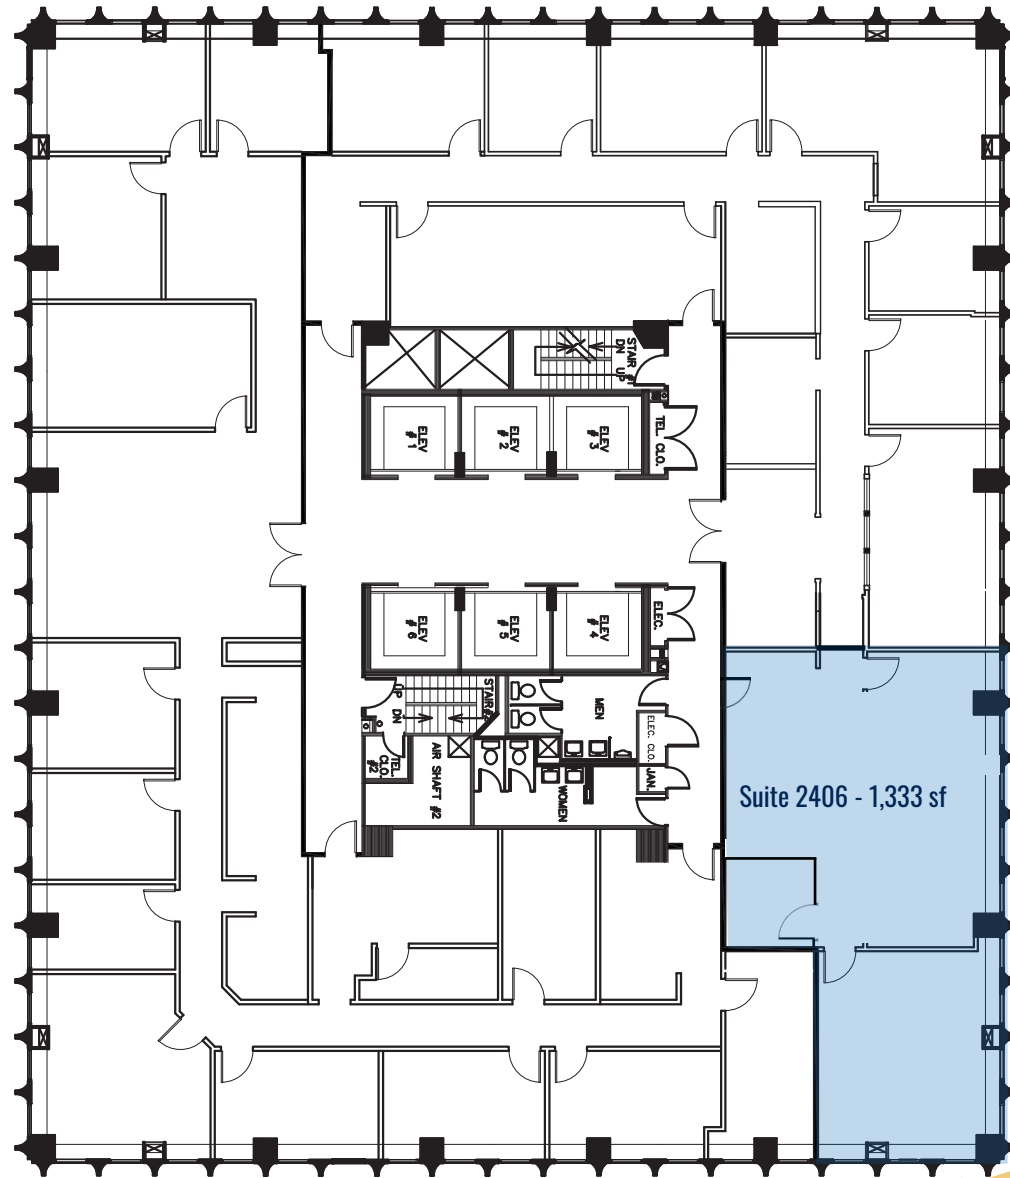

1ST FLOOR

Suite 101- 6,077 sf

2ND FLOOR

Suite 200 - 7,912 sf

3RD FLOOR

Suite 320 - 4,878 sf
Suite 330 - 1,525 sf
Total - 6,403 sf

7TH FLOOR

Suite 720 - 1,442 sf

12TH FLOOR

Suite 1202 - 928 sf

15TH FLOOR

Suite 1501 - 2,111 sf
Suite 1506 - 663 sf
Suite 1508 - 1,141 sf
Total 1,804 sf

16TH FLOOR

Suite 1640 - 1,194 sf
Suite 1650 - 1,300 sf
Suite 1660 - 1,072 sf
Total - 3,566 sf

17TH FLOOR

Suite 1717 - 2,166 sf
Suite 1730 - 1,514 sf
Total - 3,680 sf

18TH FLOOR

Suite 1801 - 2,445 sf

19TH FLOOR

Suite 1903 - 2,298 sf

21ST FLOOR

Suite 2103 - 973 sf

23RD FLOOR

Suite 2300 - 1,378 sf

24TH FLOOR

Suite 2406 - 1,333 sf

25TH FLOOR*

Suite 2500 - 9,670 sf

*Individual offices are approximate

26TH FLOOR