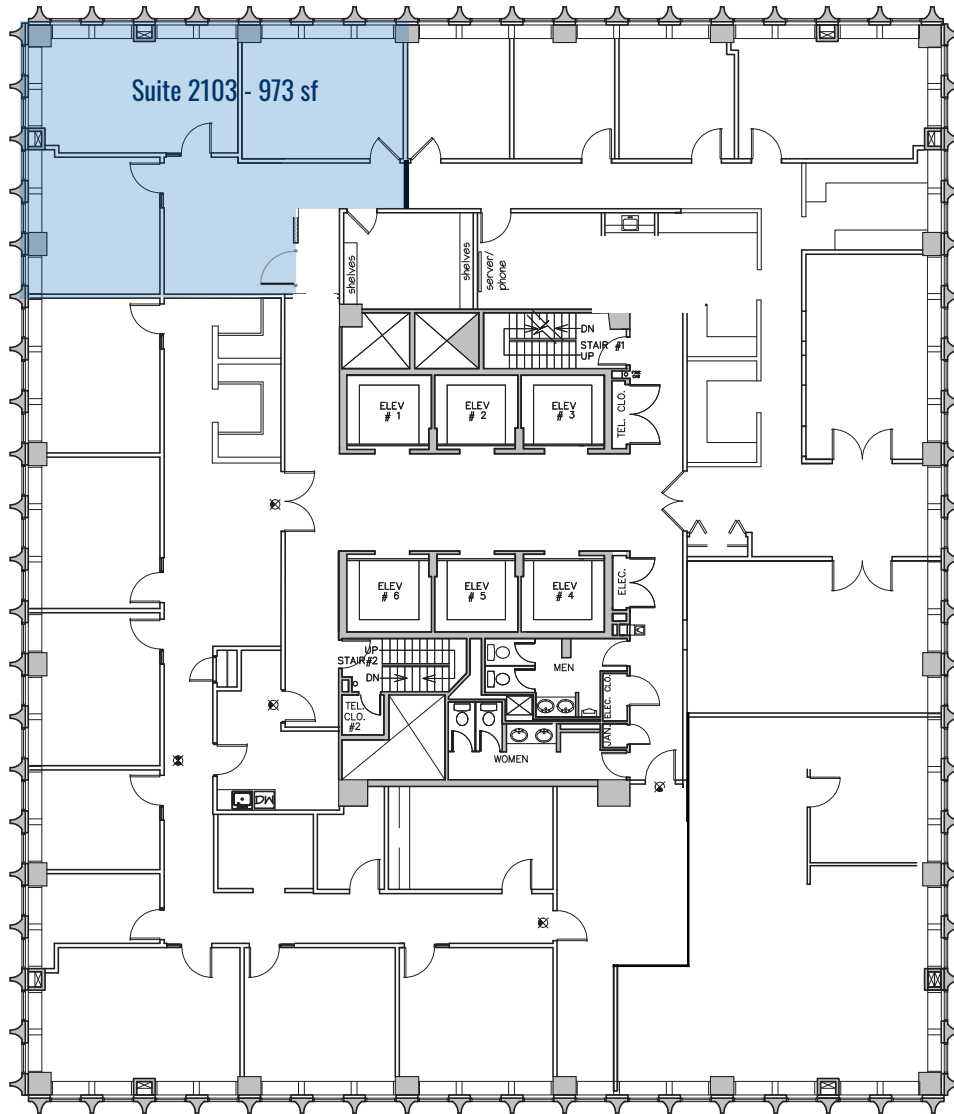

1ST FLOOR

Suite 101- 6,077 sf

2ND FLOOR

Suite 200 - 7,912 sf

3RD FLOOR

Suite 320 - 4,878 sf
Suite 330 - 1,525 sf
Total - 6,403 sf

7TH FLOOR

Suite 720 - 1,442 sf

12TH FLOOR

Suite 1202 - 928 sf

15TH FLOOR

Suite 1501 - 2,111 sf
Suite 1506 - 663 sf
Suite 1508 - 1,141 sf
Total 1,804 sf

16TH FLOOR

Suite 1640 - 1,194 sf
Suite 1650 - 1,300 sf
Suite 1660 - 1,072 sf
Total - 3,566 sf

17TH FLOOR

Suite 1717 - 2,166 sf
Suite 1730 - 1,514 sf
Total - 3,680 sf

18TH FLOOR

Suite 1801 - 2,445 sf

19TH FLOOR

Suite 1903 - 2,298 sf

21ST FLOOR

Suite 2103 - 973 sf

23RD FLOOR

Suite 2300 - 1,378 sf

24TH FLOOR

Suite 2406 - 1,333 sf

25TH FLOOR*

Suite 2500 - 9,670 sf

*Individual offices are approximate

26TH FLOOR