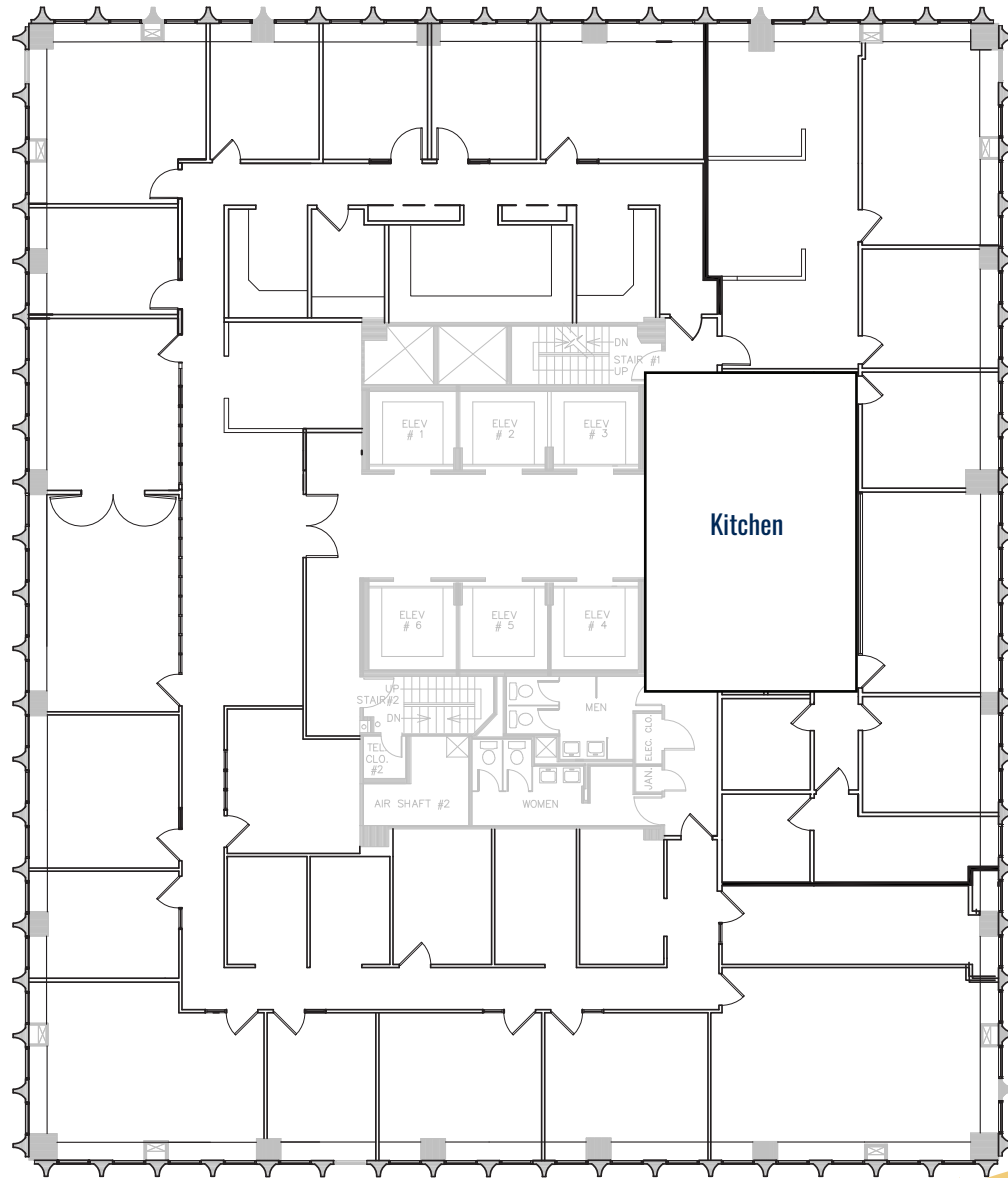

1ST FLOOR

Suite 101- 6,077 sf

2ND FLOOR

Suite 200 - 7,912 sf

3RD FLOOR

Suite 320 - 4,878 sf
Suite 330 - 1,525 sf
Total - 6,403 sf

7TH FLOOR

Suite 720 - 1,442 sf

17TH FLOOR

Suite 1717 - 2,166 sf
Suite 1730 - 1,514 sf
Total - 3,680 sf

18TH FLOOR

Suite 1801 - 2,445 sf

19TH FLOOR

Suite 1903 - 2,298 sf

21ST FLOOR

Suite 2103 - 973 sf

23RD FLOOR

Suite 2300 - 1,378 sf

24TH FLOOR

Suite 2406 - 1,333 sf

25TH FLOOR*

Suite 2500 - 9,670 sf

*Individual offices are approximate

26TH FLOOR

Suite 2600 - 9,670 sf

27TH FLOOR

Suite 2700 - 4,578 sf