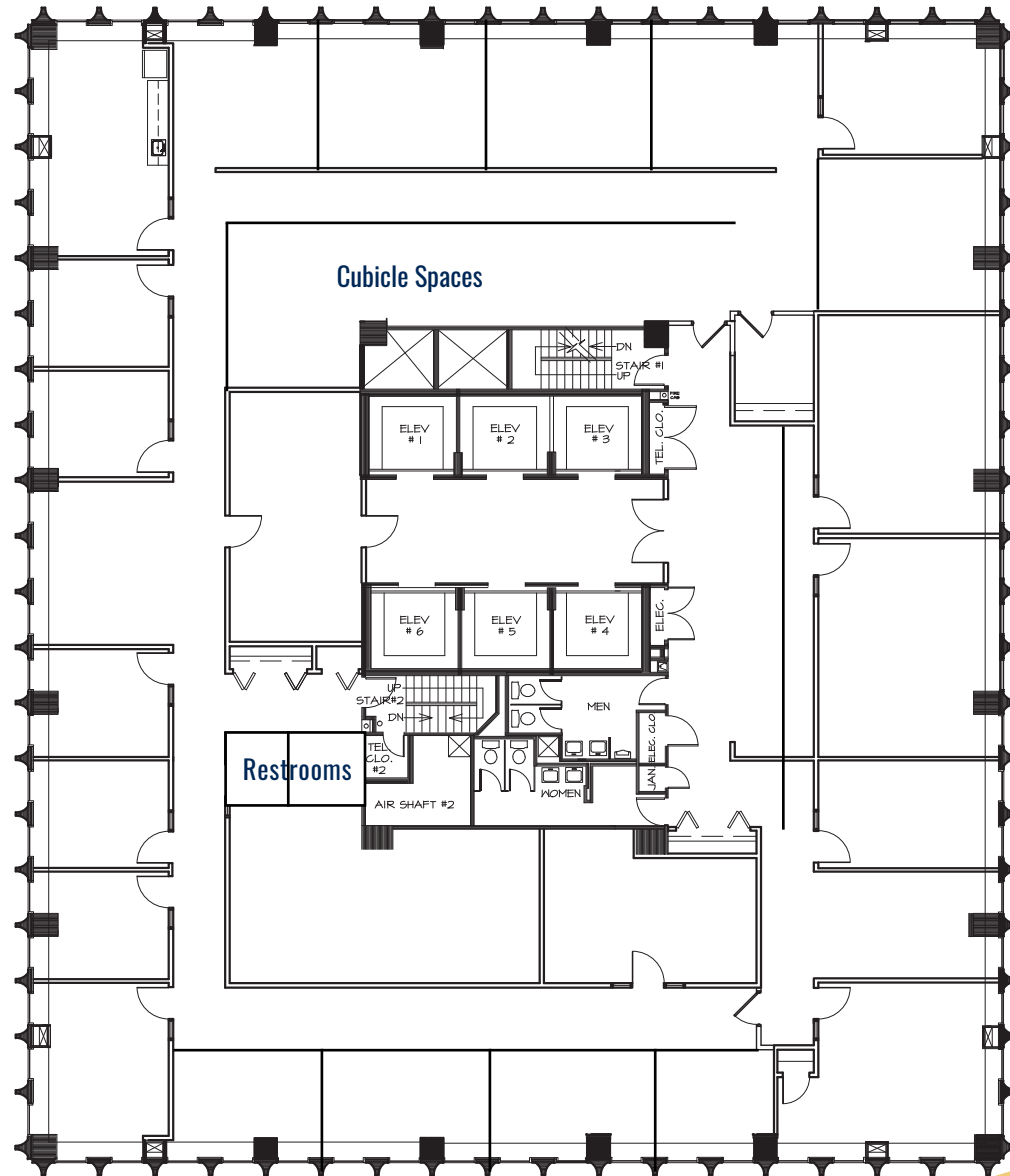

1ST FLOOR

Suite 101- 6,077 sf

2ND FLOOR

Suite 200 - 7,912 sf

3RD FLOOR

Suite 320 - 4,878 sf
Suite 330 - 1,525 sf
Total - 6,403 sf

7TH FLOOR

Suite 720 - 1,442 sf

17TH FLOOR

Suite 1717 - 2,166 sf
Suite 1730 - 1,514 sf
Total - 3,680 sf

18TH FLOOR

Suite 1801 - 2,445 sf

19TH FLOOR

Suite 1903 - 2,298 sf

21ST FLOOR

Suite 2103 - 973 sf

23RD FLOOR

Suite 2300 - 1,378 sf

24TH FLOOR

Suite 2406 - 1,333 sf

25TH FLOOR*

Suite 2500 - 9,670 sf

*Individual offices are approximate

26TH FLOOR

Suite 2600 - 9,670 sf

27TH FLOOR

Suite 2700 - 4,578 sf