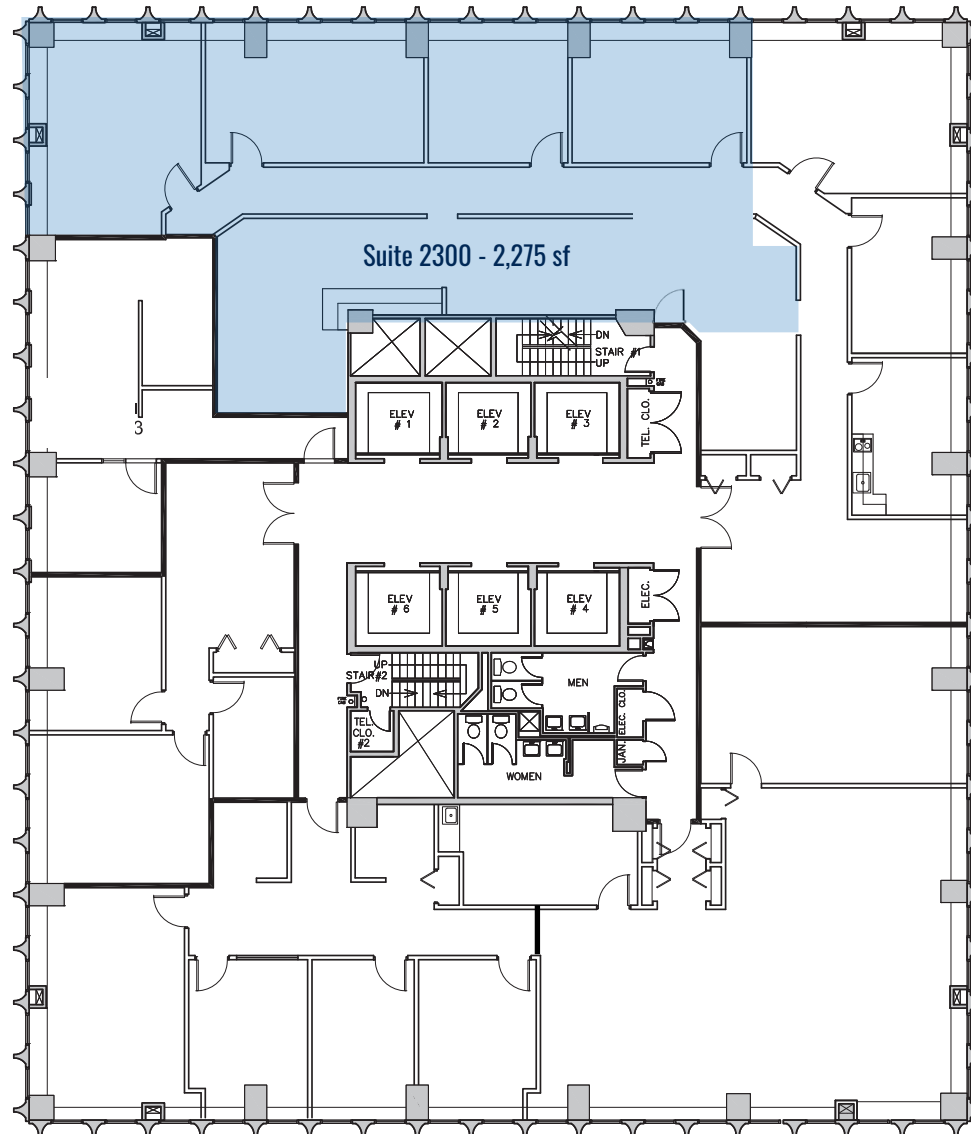

1ST FLOOR

Suite 101- 6,077 sf

2ND FLOOR

Suite 200 - 7,912 sf

3RD FLOOR

Suite 320 - 4,878 sf
Suite 330 - 1,525 sf
Total - 6,403 sf

7TH FLOOR

Suite 720 - 1,442 sf

12TH FLOOR

Suite 1202 - 928 sf

15TH FLOOR

Suite 1501 - 2,111 sf
Suite 1506 - 663 sf
Suite 1508 - 1,141 sf
Total 1,804 sf

16TH FLOOR

Suite 1640 - 1,194 sf
Suite 1650 - 1,300 sf
Suite 1660 - 1,072 sf
Total - 3,566 sf

17TH FLOOR

Suite 1717 - 2,166 sf
Suite 1730 - 1,514 sf
Total - 3,680 sf

18TH FLOOR

Suite 1801 - 2,445 sf

19TH FLOOR

Suite 1903 - 2,298 sf

21ST FLOOR

Suite 2103 - 973 sf

23RD FLOOR

Suite 2300 - 1,378 sf

24TH FLOOR

Suite 2406 - 1,333 sf

25TH FLOOR*

Suite 2500 - 9,670 sf

*Individual offices are approximate

26TH FLOOR