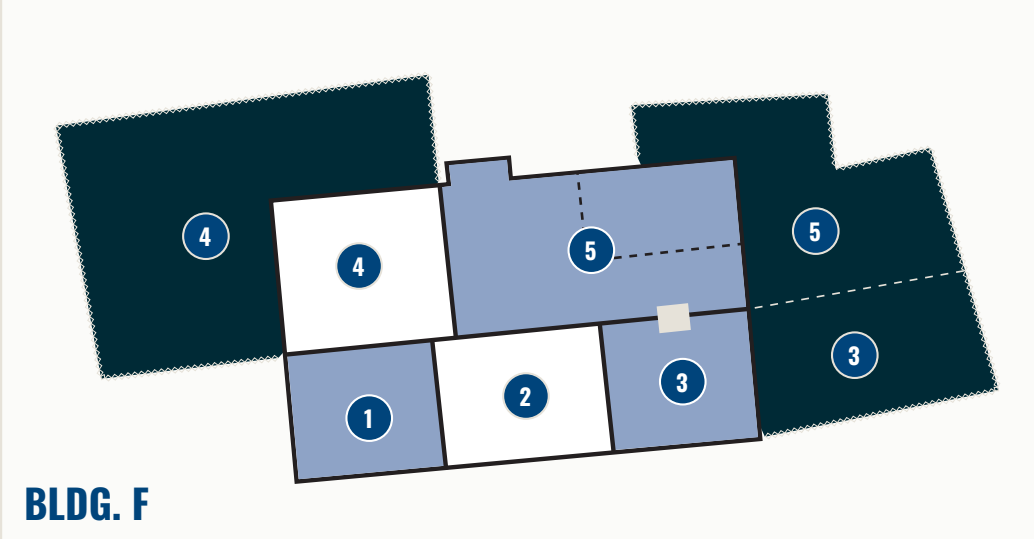

HIGHLIGHTS:

- » Total available: 26,400 SF ±
- » Located just off of York Road/Rt. 45
- » Easy access to I-83

BREAKDOWN:

F1: 5,600 SF ±

- » Includes 2,200 sf ± office space
- » 2 oversized drive-in doors (19' w x 15' h, 14' w x 15' h)
- » Wet system serves office space, dry system serves warehouse space

F3: 8,800 SF ±

- » 2 oversized drive-in doors
- » .25 Ac ± outdoor storage area

F5: 12,000 SF ±

- » Includes 1,700 sf ± office space
- » 2 oversized drive-in doors (14' w x 14' h, 16' w x 16' h)
- » .3 Ac ± outdoor storage area