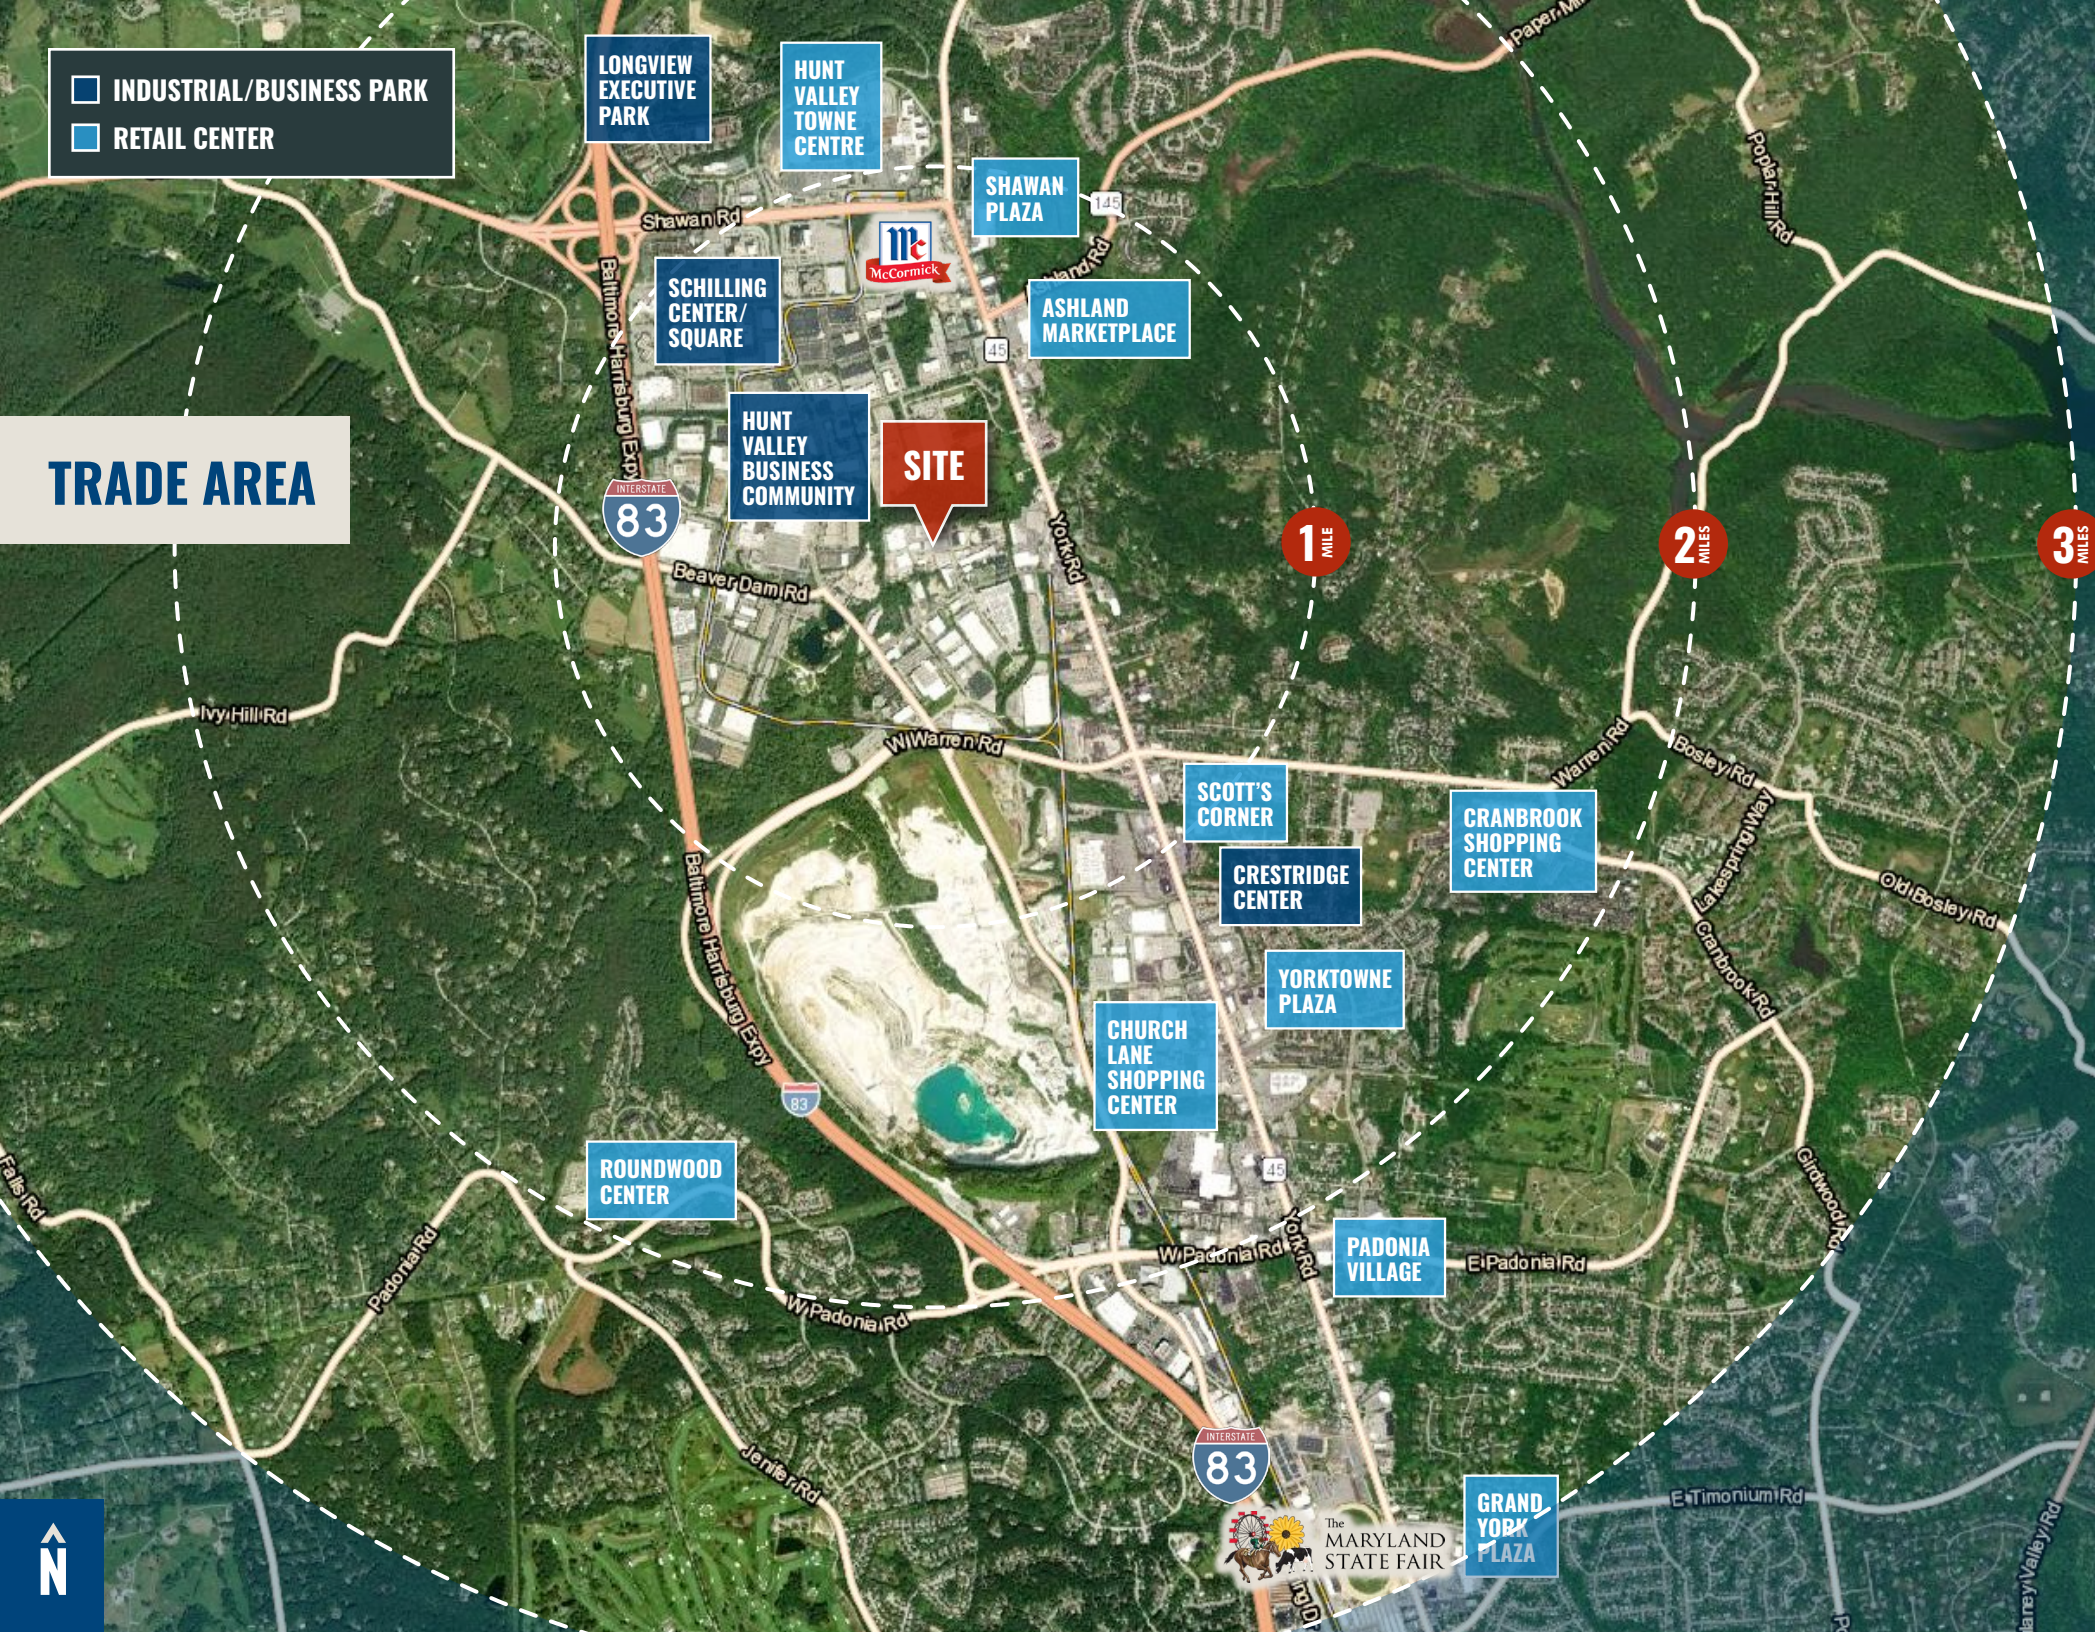

HIGHLIGHTS:

- » Total available: 26,400 SF ±
- » Located just off of York Road/Rt. 45
- » Easy access to I-83

BREAKDOWN:

F1: 5,600 SF ±

- » Includes 2,200 sf ± office space
- » 2 oversized drive-in doors (19' w x 15' h, 14' w x 15' h)
- » Wet system serves office space, dry system serves warehouse space

TRADE AREA

- INDUSTRIAL/BUSINESS PARK
- RETAIL CENTER

LOCATION

DISTANCE TO...

MAJOR CITIES:	MILES:	DRIVE TIME:
BALTIMORE, MD	16.9	28 MIN.
WASHINGTON, DC	57.1	1 HR. 34 MIN.
PHILADELPHIA, PA	118.0	1 HR. 57 MIN.
RICHMOND, VA	143.0	2 HRS. 27 MIN.

TRANSPORTATION POINTS OF INTEREST:	MILES:	DRIVE TIME:
BWI AIRPORT	12.9	16 MIN.
FAIRFIELD MARINE TERMINAL	16.6	20 MIN.
SEAGIRT MARINE TERMINAL	19.9	26 MIN.
DUNDALK MARINE TERMINAL	20.6	28 MIN.

BALTIMORE, MD